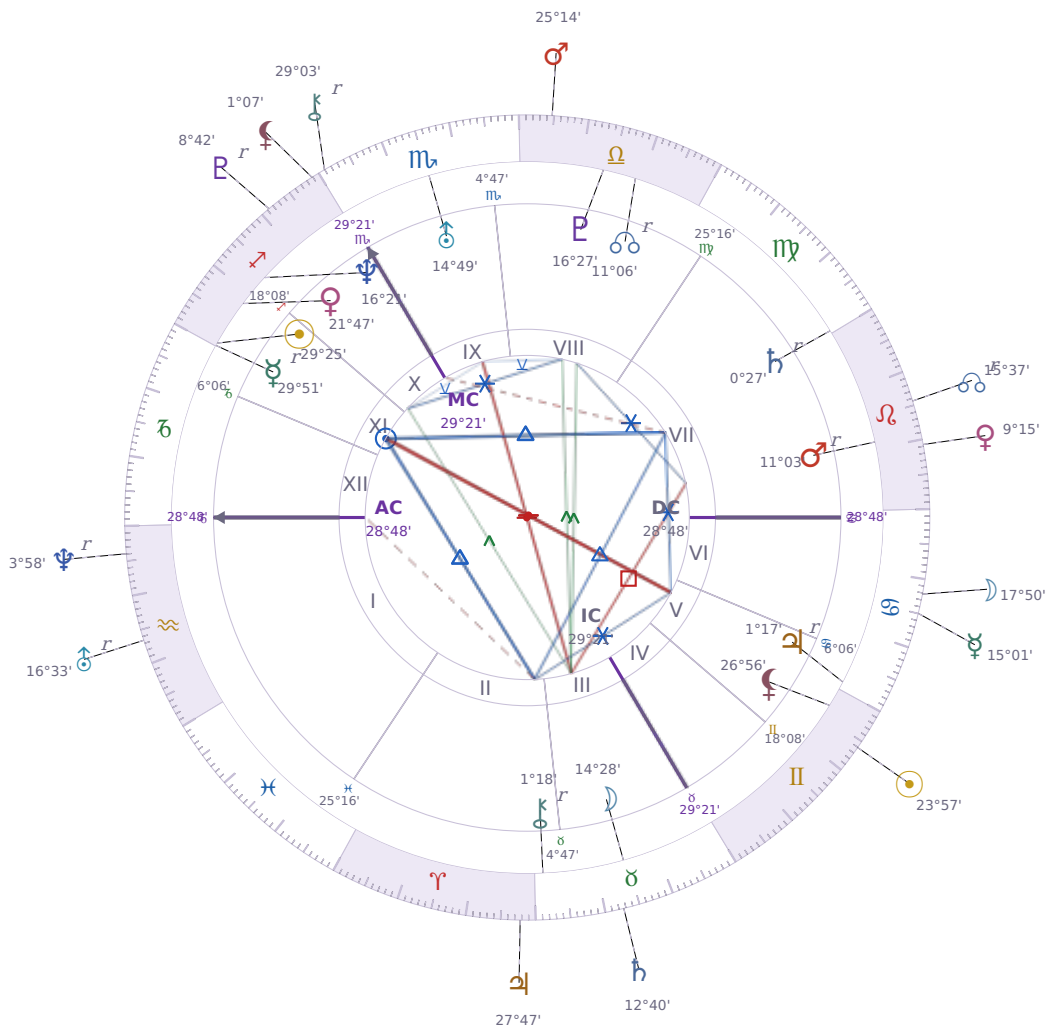

DAILY HOROSCOPE

Emmanuel Macron

President of France since 2017

♊ Sagittarius December 21, 1977 10:40 Amiens

Tuesday, 15 June 1999

TRANSITS FOR TODAY

☉ Sun	in ♊ Gemini	23°57'36"
☾ Moon	in ♋ Cancer	17°50'27"
☿ Mercury	in ♋ Cancer	15°01'54"
♀ Venus	in ♌ Leo	9°15'07"
♂ Mars	in ♎ Libra	25°14'56"
♃ Jupiter	in ♈ Aries	27°47'43"
♄ Saturn	in ♉ Taurus	12°40'40"

♅ Uranus	in ♒ Aquarius Rx	16°33'17"
♆ Neptune	in ♒ Aquarius Rx	3°58'16"
♇ Pluto	in ♐ Sagittarius Rx	8°42'57"
♁ Chiron	in ♏ Scorpio Rx	29°03'21"
♊ NNode	in ♌ Leo Rx	15°37'55"
♎ Lilith	in ♐ Sagittarius	1°07'43"

KEY TRANSIT FACTORS

☾ Moon ☿ Quincunx ♆ natal Neptune ★

Over the coming weeks, you may find it harder than usual to trust your own feelings or to know what you actually want in a situation. Your mood and your practical needs seem to be pulling in different directions, leaving you **uncertain about which one to follow**. This confusion usually passes once the transit moves on, but while it lasts you might make decisions you later question or feel emotionally scattered without a clear reason why.

♅ Uranus △ Trine ♇ natal Pluto

You find yourself **taking practical action on changes you've wanted to make** without getting stuck in overthinking or self-doubt. This period brings a natural confidence that old patterns no longer serve you, so you move forward with less resistance than usual. Over the coming weeks, you're more likely to follow through on those shifts you've been planning instead of just talking about them.