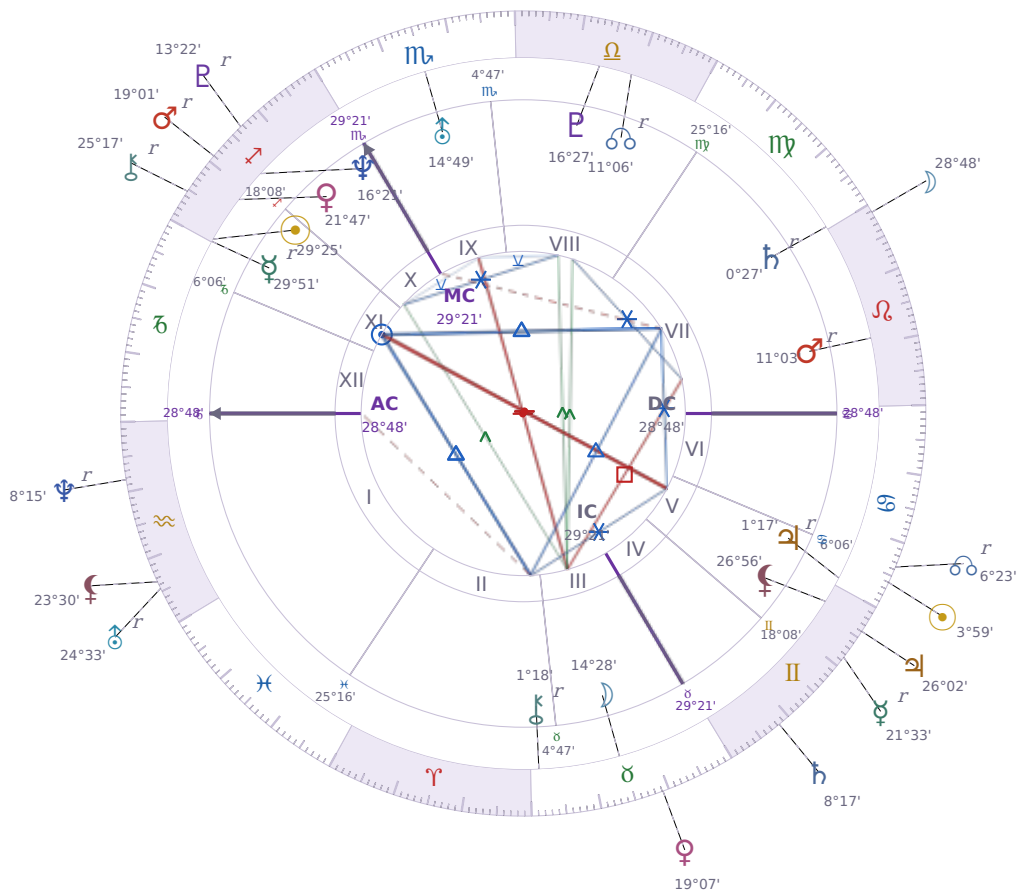

DAILY HOROSCOPE

Emmanuel Macron

President of France since 2017

♐ Sagittarius December 21, 1977 10:40 Amiens

Monday, 25 June 2001

TRANSITS FOR TODAY

☉ Sun	in ♋ Cancer	3°59'30"
☾ Moon	in ♌ Leo	28°48'40"
☿ Mercury	in ♊ Gemini Rx	21°33'03"
♀ Venus	in ♉ Taurus	19°07'04"
♂ Mars	in ♐ Sagittarius Rx	19°01'49"
♃ Jupiter	in ♊ Gemini	26°02'27"
♄ Saturn	in ♊ Gemini	8°17'16"

♅ Uranus	in ♒ Aquarius	Rx	24°33'18"
♆ Neptune	in ♒ Aquarius	Rx	8°15'35"
♇ Pluto	in ♐ Sagittarius	Rx	13°22'15"
♁ Chiron	in ♐ Sagittarius	Rx	25°17'40"
♁ NNode	in ♋ Cancer	Rx	6°23'31"
♁ Lilith	in ♒ Aquarius		23°30'10"

♃ Jupiter ☌ Opposition ☉ natal Sun ★

Right now you are running into people and situations that directly challenge what you believe about yourself. You feel **pulled in opposite directions** — one part of you wants to expand and take on more, while another part doubts whether you can actually deliver. Over the coming weeks, this friction is likely to expose where you've been overestimating your capabilities or making promises you can't keep.