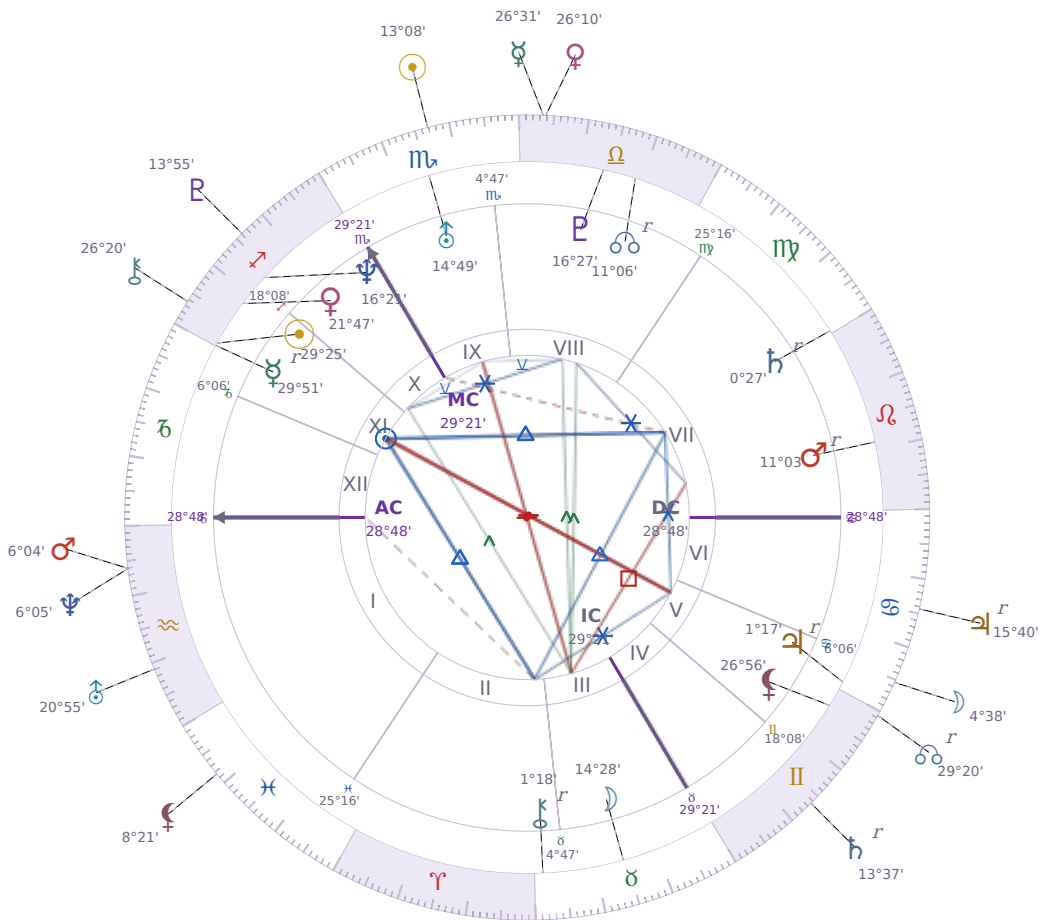

DAILY HOROSCOPE

Emmanuel Macron

President of France since 2017

♏ Sagittarius December 21, 1977 10:40 Amiens

Monday, 5 November 2001

TRANSITS FOR TODAY

☉ Sun	in ♏ Scorpio	13°08'08"
☾ Moon	in ♋ Cancer	4°38'00"
☿ Mercury	in ♎ Libra	26°31'32"
♀ Venus	in ♎ Libra	26°10'12"
♂ Mars	in ♒ Aquarius	6°04'03"
♃ Jupiter	in ♋ Cancer Rx	15°40'41"
♄ Saturn	in ♊ Gemini Rx	13°37'02"

♅ Uranus	in ♒ Aquarius	20°55'21"
♆ Neptune	in ♒ Aquarius	6°05'17"
♇ Pluto	in ♏ Sagittarius	13°55'48"
♁ Chiron	in ♏ Sagittarius	26°20'15"
♊ NNode	in ♊ Gemini Rx	29°20'55"
♁ Lilith	in ♋ Pisces	8°21'25"

NATAL PLANETS