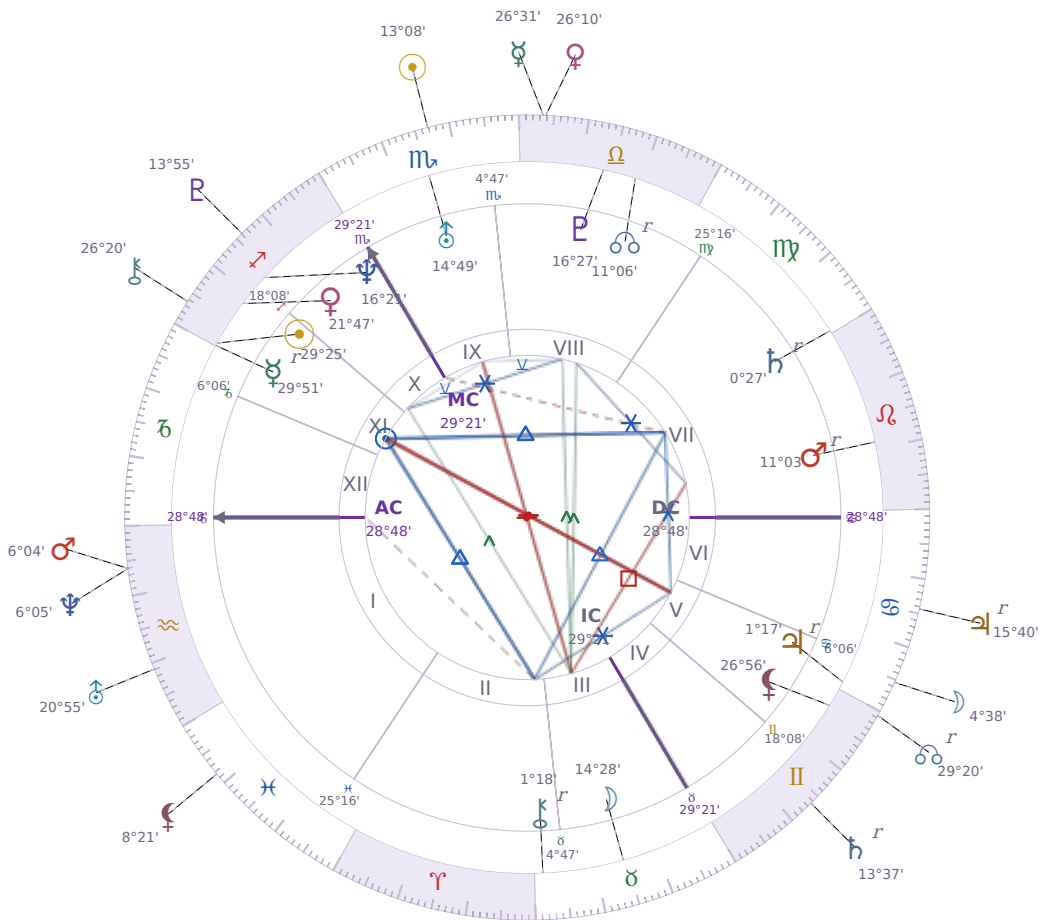

DAILY HOROSCOPE

Emmanuel Macron

President of France since 2017

♏ Sagittarius December 21, 1977 10:40 Amiens

Monday, 5 November 2001

TRANSITS FOR TODAY

☉ Sun	in ♏ Scorpio	13°08'08"
☾ Moon	in ♋ Cancer	4°38'00"
☿ Mercury	in ♎ Libra	26°31'32"
♀ Venus	in ♎ Libra	26°10'12"
♂ Mars	in ♒ Aquarius	6°04'03"
♃ Jupiter	in ♋ Cancer Rx	15°40'41"
♄ Saturn	in ♊ Gemini Rx	13°37'02"

♅ Uranus	in ♒ Aquarius	20°55'21"
♆ Neptune	in ♒ Aquarius	6°05'17"
♇ Pluto	in ♐ Sagittarius	13°55'48"
♁ Chiron	in ♐ Sagittarius	26°20'15"
♊ NNode	in ♊ Gemini Rx	29°20'55"
♁ Lilith	in ♋ Pisces	8°21'25"

NATAL PLANETS