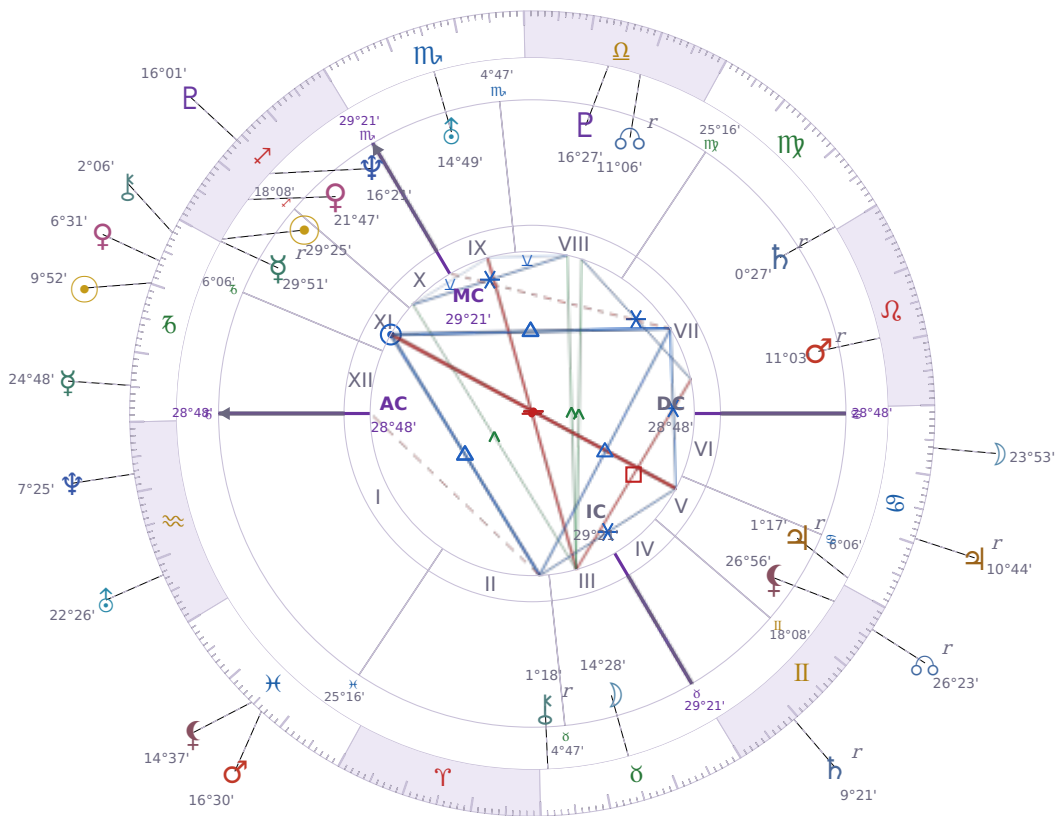

DAILY HOROSCOPE

Emmanuel Macron

President of France since 2017

♐ Sagittarius December 21, 1977 10:40 Amiens

Monday, 31 December 2001

TRANSITS FOR TODAY

☉ Sun	in ♑ Capricorn	9°52'27"
☾ Moon	in ♋ Cancer	23°53'11"
☿ Mercury	in ♑ Capricorn	24°48'35"
♀ Venus	in ♑ Capricorn	6°31'56"
♂ Mars	in ♓ Pisces	16°30'56"
♃ Jupiter	in ♋ Cancer Rx	10°44'04"
♄ Saturn	in ♊ Gemini Rx	9°21'21"

♅ Uranus	in ♒ Aquarius	22°26'07"
♆ Neptune	in ♒ Aquarius	7°25'38"
♇ Pluto	in ♐ Sagittarius	16°01'08"
♁ Chiron	in ♐ Capricorn	2°06'40"
♁ NNode	in ♊ Gemini Rx	26°23'01"
♁ Lilith	in ♋ Pisces	14°37'38"

NATAL PLANETS