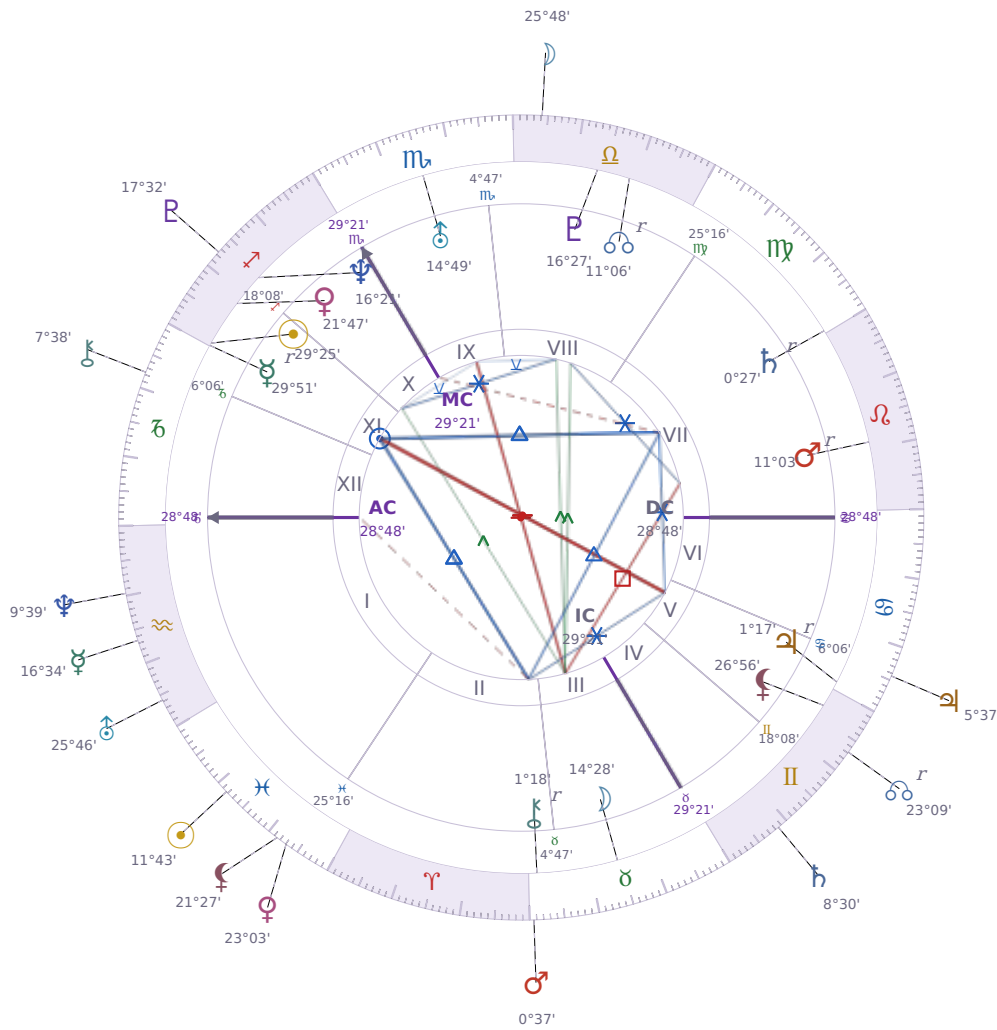

DAILY HOROSCOPE

Emmanuel Macron

President of France since 2017

♊ Sagittarius December 21, 1977 10:40 Amiens

Saturday, 2 March 2002

TRANSITS FOR TODAY

☉ Sun	in ♓ Pisces	11°43'26"
☾ Moon	in ♎ Libra	25°48'44"
☿ Mercury	in ♒ Aquarius	16°34'36"
♀ Venus	in ♓ Pisces	23°03'35"
♂ Mars	in ♉ Taurus	0°37'04"
♃ Jupiter	in ♋ Cancer	5°37'29"
♄ Saturn	in ♊ Gemini	8°30'09"

♅ Uranus	in ♒ Aquarius	25°46'53"
♆ Neptune	in ♒ Aquarius	9°39'39"
♇ Pluto	in ♏ Sagittarius	17°32'10"
♁ Chiron	in ♐ Capricorn	7°38'34"
♁ NNode	in ♊ Gemini Rx	23°09'13"
♁ Lilith	in ♓ Pisces	21°27'44"

## NATAL PLANETS

☉ Sun	in ♏ Sagittarius	29°25'05"	XI
☾ Moon	in ♉ Taurus	14°28'55"	III
☿ Mercury	in ♏ Sagittarius	29°51'52"	XI Rx
♀ Venus	in ♏ Sagittarius	21°47'46"	XI
♂ Mars	in ♌ Leo	11°03'34"	VII Rx
♃ Jupiter	in ♋ Cancer	1°17'35"	V Rx
♄ Saturn	in ♍ Virgo	0°27'25"	VII Rx
♅ Uranus	in ♏ Scorpio	14°49'33"	IX
♆ Neptune	in ♏ Sagittarius	16°21'30"	X
♇ Pluto	in ♎ Libra	16°27'10"	VIII
♁ Chiron	in ♉ Taurus	1°18'59"	II Rx
♁ North Node	in ♎ Libra	11°07'00"	VIII Rx
♁ Lilith	in ♊ Gemini	26°56'07"	V

### ♃ Jupiter stations Direct

*Jupiter* turning **direct again** means opportunities and decisions that felt stuck or unclear over the past months can finally move ahead with real momentum. What becomes **clearer now** is whether plans, applications, or deals are actually going to work — delays lift and you get actual answers instead of waiting. **Growth starts moving** in the areas where *Jupiter* sits in your chart, so watch for openings in money, work, relationships, or learning that were on pause during the retrograde.