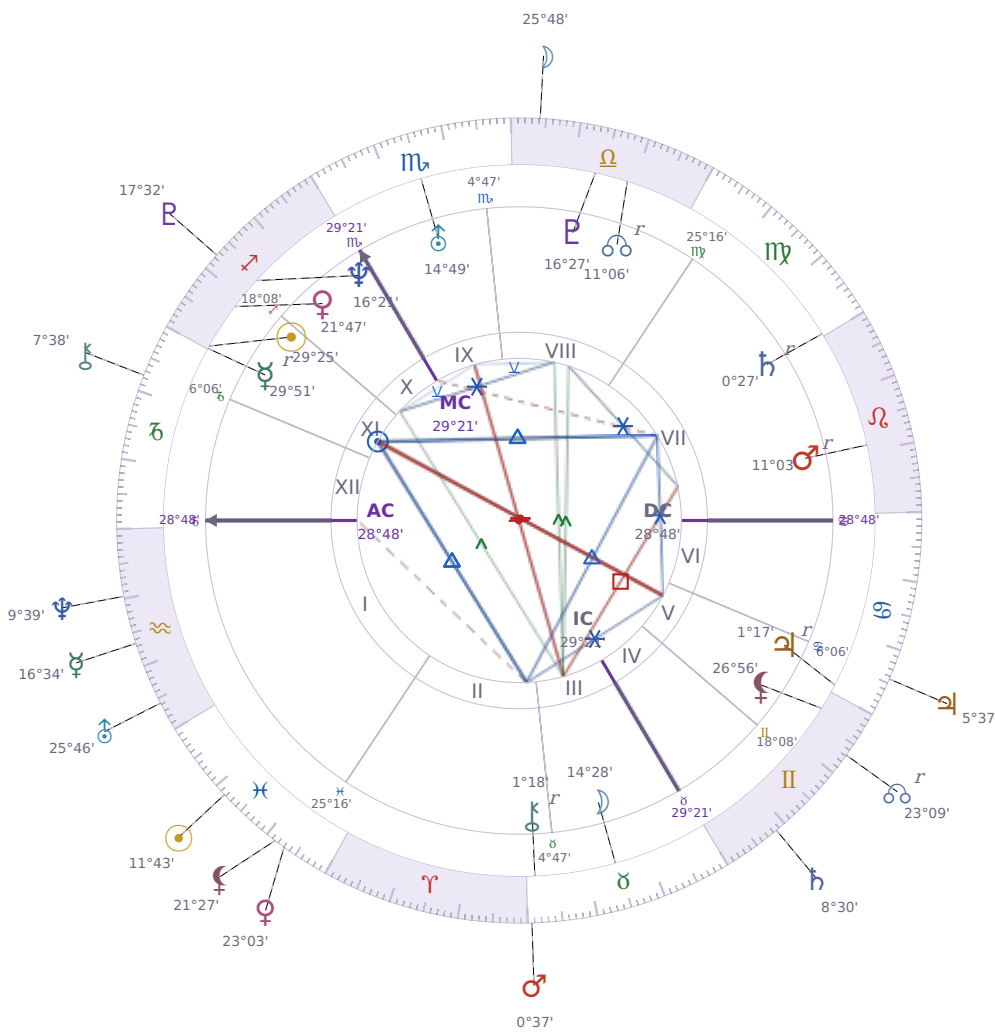

DAILY HOROSCOPE

**Emmanuel Macron**

President of France since 2017

♊ Sagittarius December 21, 1977 10:40 Amiens

**Saturday, 2 March 2002**

**TRANSITS FOR TODAY**

☉ Sun	in ♓ Pisces	11°43'26"
☾ Moon	in ♎ Libra	25°48'44"
☿ Mercury	in ♒ Aquarius	16°34'36"
♀ Venus	in ♓ Pisces	23°03'35"
♂ Mars	in ♉ Taurus	0°37'04"
♃ Jupiter	in ♋ Cancer	5°37'29"
♄ Saturn	in ♊ Gemini	8°30'09"

♅ Uranus	in ♒ Aquarius	25°46'53"
♆ Neptune	in ♒ Aquarius	9°39'39"
♇ Pluto	in ♐ Sagittarius	17°32'10"
♁ Chiron	in ♐ Capricorn	7°38'34"
♁ NNode	in ♊ Gemini Rx	23°09'13"
♁ Lilith	in ♓ Pisces	21°27'44"

### ♃ Jupiter stations Direct

*Jupiter* turning **direct again** means opportunities and decisions that felt stuck or unclear over the past months can finally move ahead with real momentum. What becomes **clearer now** is whether plans, applications, or deals are actually going to work — delays lift and you get actual answers instead of waiting. **Growth starts moving** in the areas where *Jupiter* sits in your chart, so watch for openings in money, work, relationships, or learning that were on pause during the retrograde.