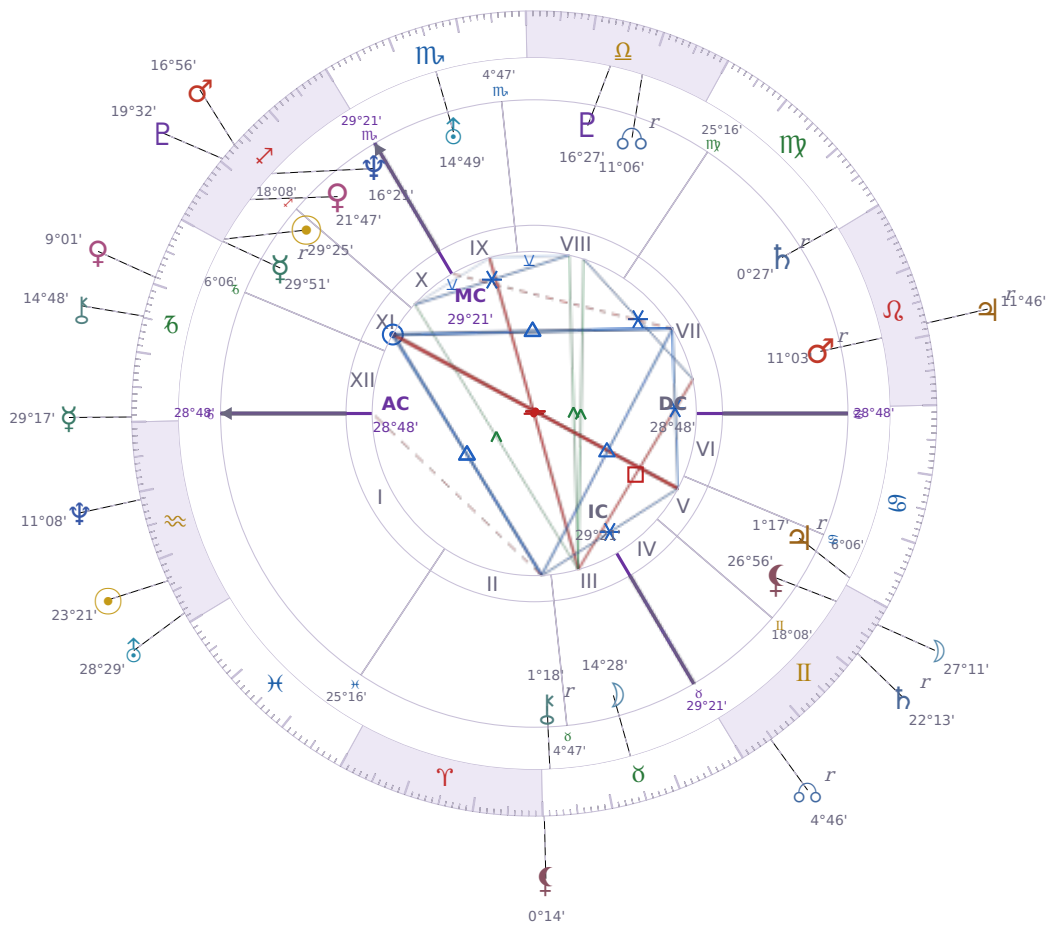

DAILY HOROSCOPE

## Emmanuel Macron

President of France since 2017

♊ Sagittarius December 21, 1977 10:40 Amiens

**Wednesday, 12 February 2003**