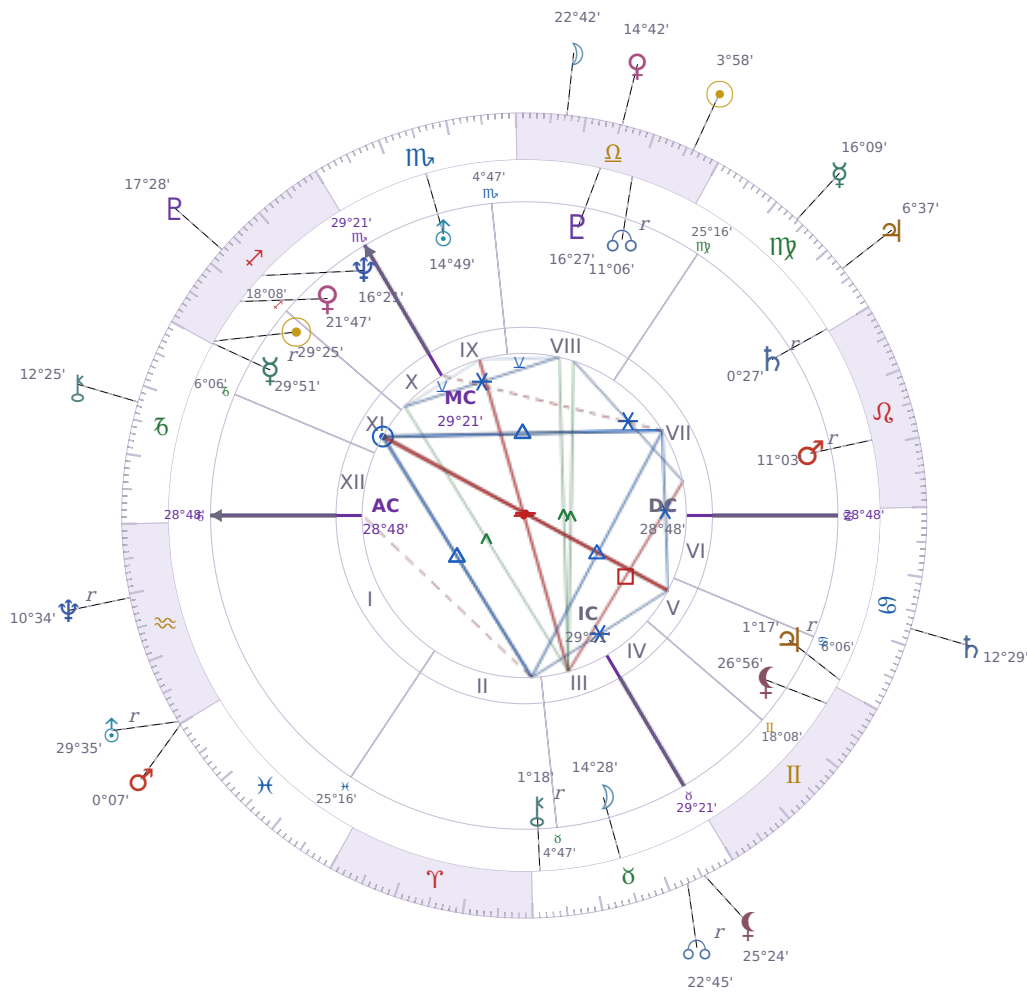

DAILY HOROSCOPE

Emmanuel Macron

President of France since 2017

♊ Sagittarius December 21, 1977 10:40 Amiens

Saturday, 27 September 2003

TRANSITS FOR TODAY

☉ Sun	in ♎ Libra	3°58'13"
☾ Moon	in ♎ Libra	22°42'23"
☿ Mercury	in ♍ Virgo	16°09'25"
♀ Venus	in ♎ Libra	14°42'48"
♂ Mars	in ♓ Pisces	0°07'08"
♃ Jupiter	in ♍ Virgo	6°37'43"
♄ Saturn	in ♋ Cancer	12°29'49"

♅ Uranus	in ♒ Aquarius Rx	29°35'10"
♆ Neptune	in ♒ Aquarius Rx	10°34'32"
♇ Pluto	in ♐ Sagittarius	17°28'09"
♁ Chiron	in ♑ Capricorn	12°25'34"
♁ NNode	in ♉ Taurus Rx	22°45'31"
♁ Lilith	in ♉ Taurus	25°24'16"