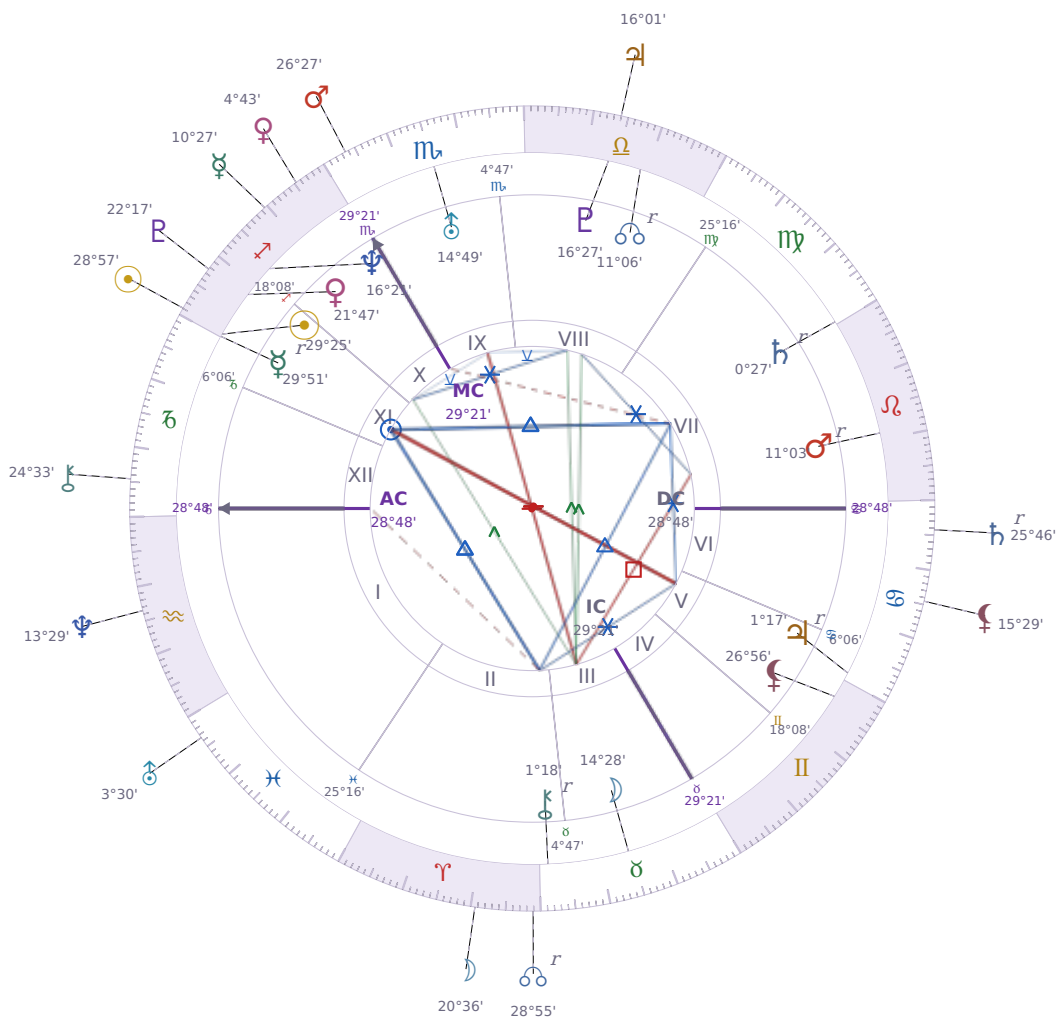

DAILY HOROSCOPE

Emmanuel Macron

President of France since 2017

♏ Sagittarius December 21, 1977 10:40 Amiens

Monday, 20 December 2004

TRANSITS FOR TODAY

☉ Sun	in ♏ Sagittarius	28°57'09"
☾ Moon	in ♈ Aries	20°36'42"
☿ Mercury	in ♏ Sagittarius	10°27'22"
♀ Venus	in ♏ Sagittarius	4°43'28"
♂ Mars	in ♏ Scorpio	26°27'47"
♃ Jupiter	in ♎ Libra	16°01'49"
♄ Saturn	in ♋ Cancer Rx	25°46'49"

♅ Uranus	in ♓ Pisces	3°30'05"
♆ Neptune	in ♒ Aquarius	13°29'19"
♇ Pluto	in ♏ Sagittarius	22°17'54"
♁ Chiron	in ♑ Capricorn	24°33'59"
♊ NNode	in ♈ Aries Rx	28°55'52"
♁ Lilith	in ♋ Cancer	15°29'46"

NATAL PLANETS