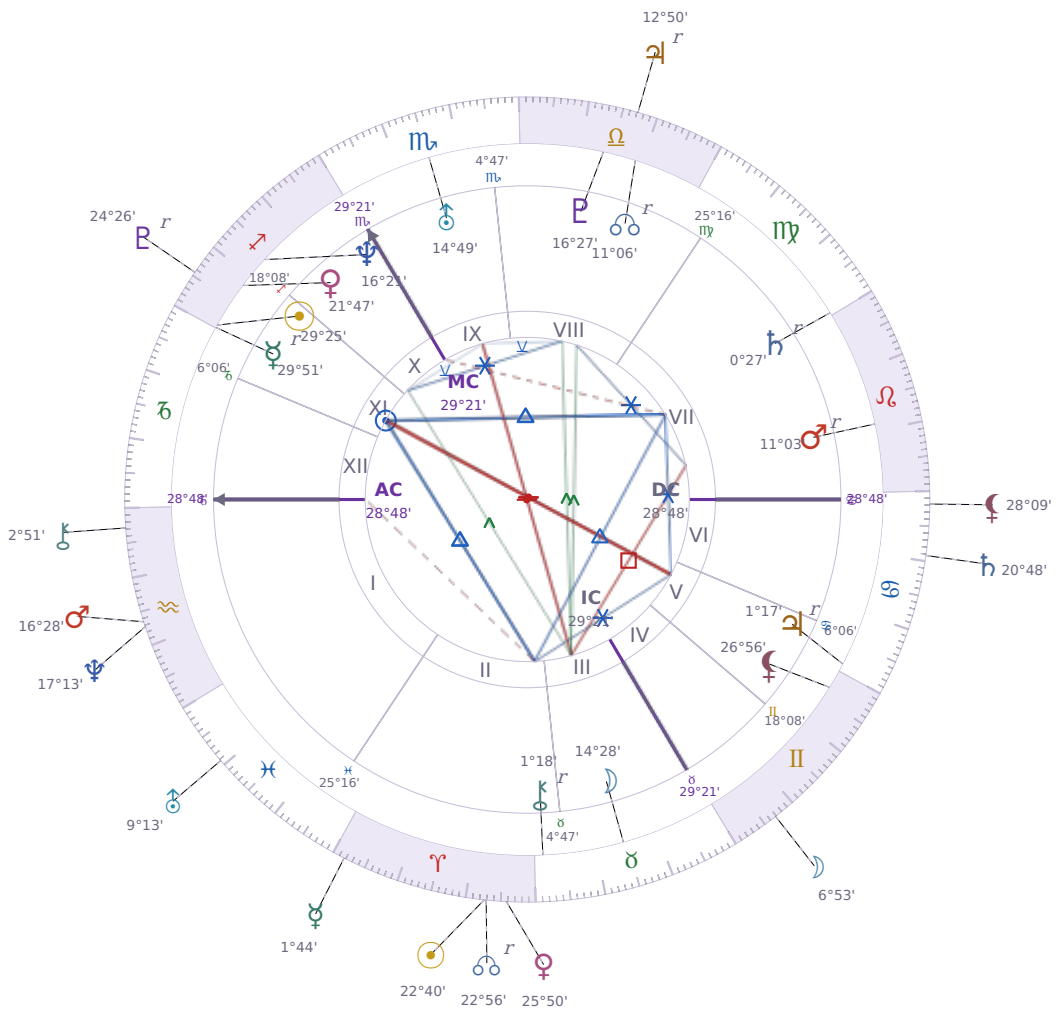

DAILY HOROSCOPE

## Emmanuel Macron

President of France since 2017

♊ Sagittarius December 21, 1977 10:40 Amiens

**Tuesday, 12 April 2005**