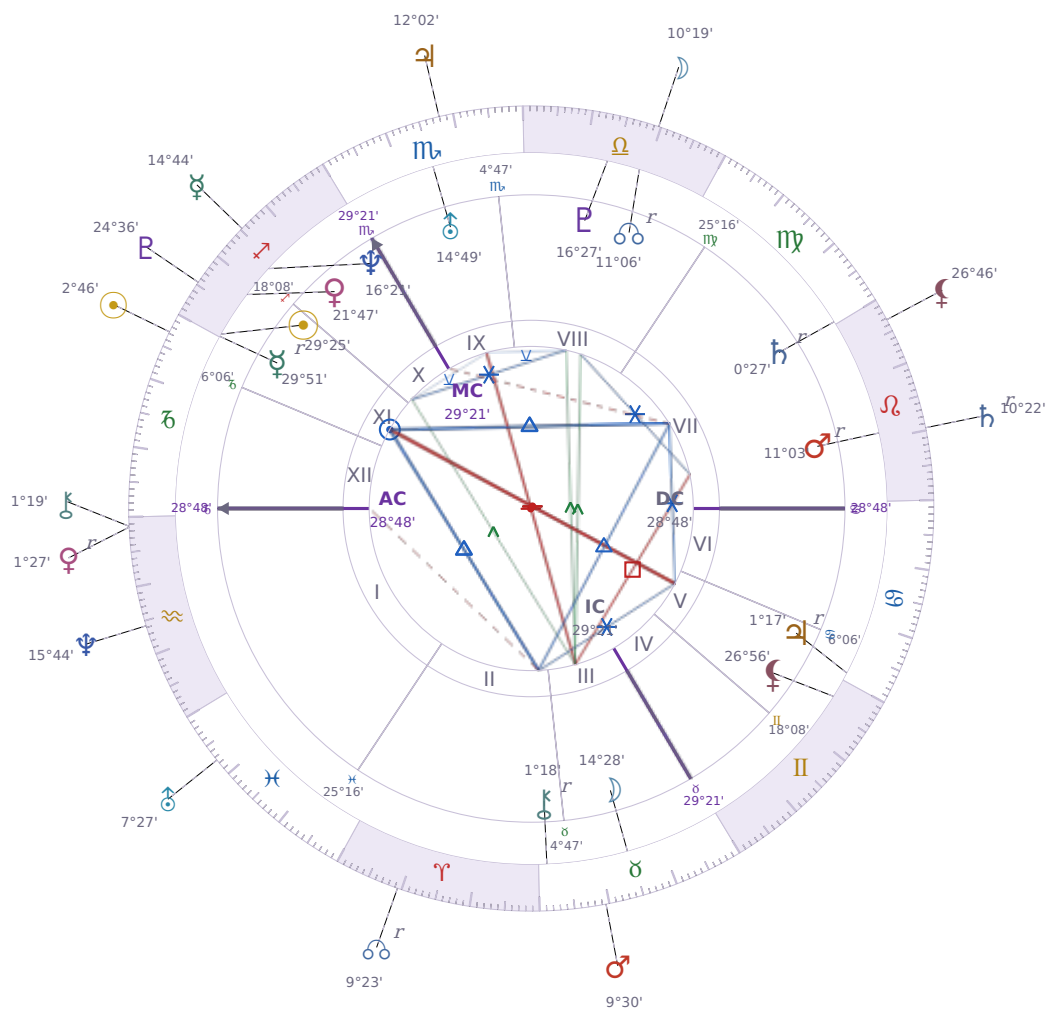

DAILY HOROSCOPE

## Emmanuel Macron

President of France since 2017

♐ Sagittarius December 21, 1977 10:40 Amiens

**Saturday, 24 December 2005**