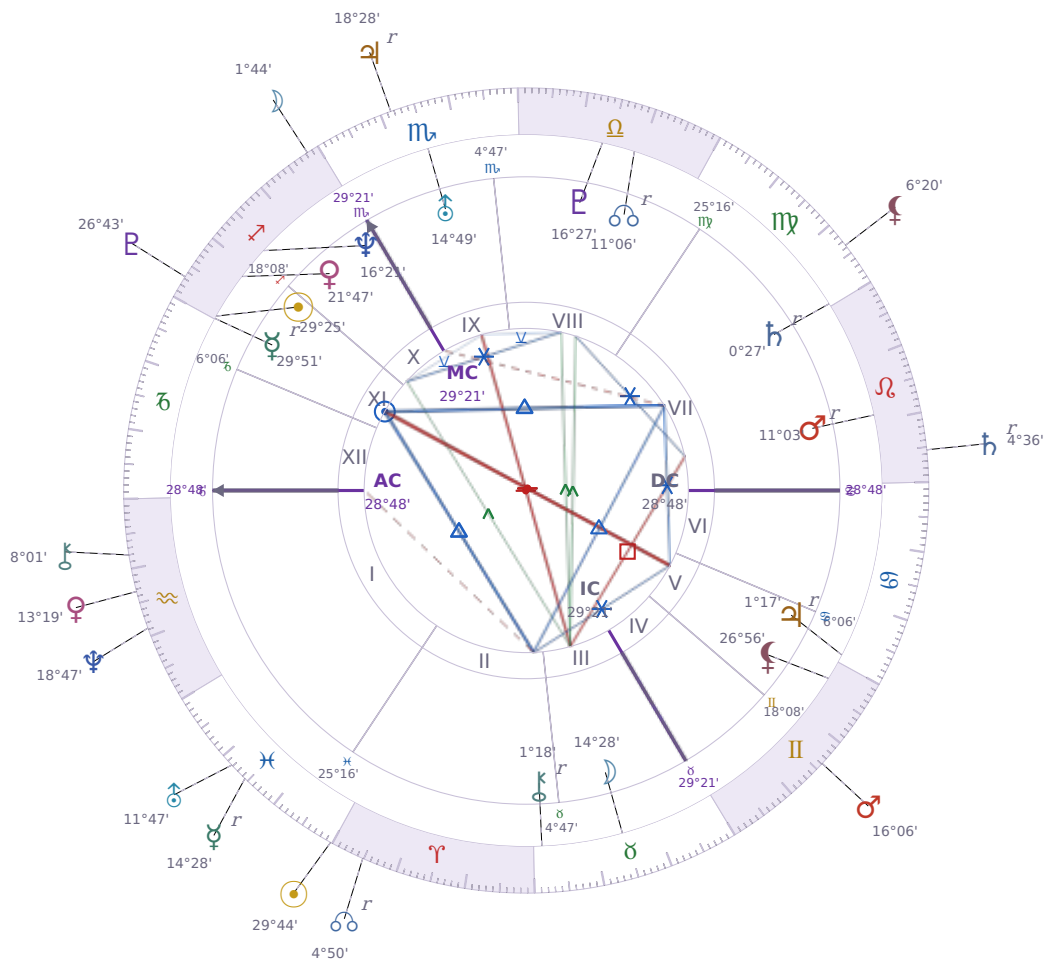

DAILY HOROSCOPE

Emmanuel Macron

President of France since 2017

♐ Sagittarius December 21, 1977 10:40 Amiens

Monday, 20 March 2006

TRANSITS FOR TODAY

☉ Sun	in ♋ Pisces	29°44'02"
☾ Moon	in ♐ Sagittarius	1°44'52"
☿ Mercury	in ♋ Pisces Rx	14°28'10"
♀ Venus	in ♒ Aquarius	13°19'50"
♂ Mars	in ♊ Gemini	16°06'52"
♃ Jupiter	in ♏ Scorpio Rx	18°28'35"
♄ Saturn	in ♌ Leo Rx	4°36'36"

♅ Uranus	in ♓ Pisces	11°47'55"
♆ Neptune	in ♒ Aquarius	18°47'06"
♇ Pluto	in ♐ Sagittarius	26°43'57"
♁ Chiron	in ♒ Aquarius	8°01'05"
♁ NNode	in ♈ Aries Rx	4°50'21"
♁ Lilith	in ♍ Virgo	6°20'10"

NATAL PLANETS

AREAS OF LIFE

♥ Love	wait
△ Home	★★★☆☆
✦ Creativity	wait
✦ Spirituality	wait
♡ Health	wait
\$ Finance	wait
✈ Travel	★★☆☆☆
▲ Career	wait
⚙ Personal Growth	wait
✉ Communication	★★★☆☆
↔ Contracts	★★☆☆☆

Monday · ☾ Moon
Colors: Silver · White · Green
Stone: Moonstone
Number: 2