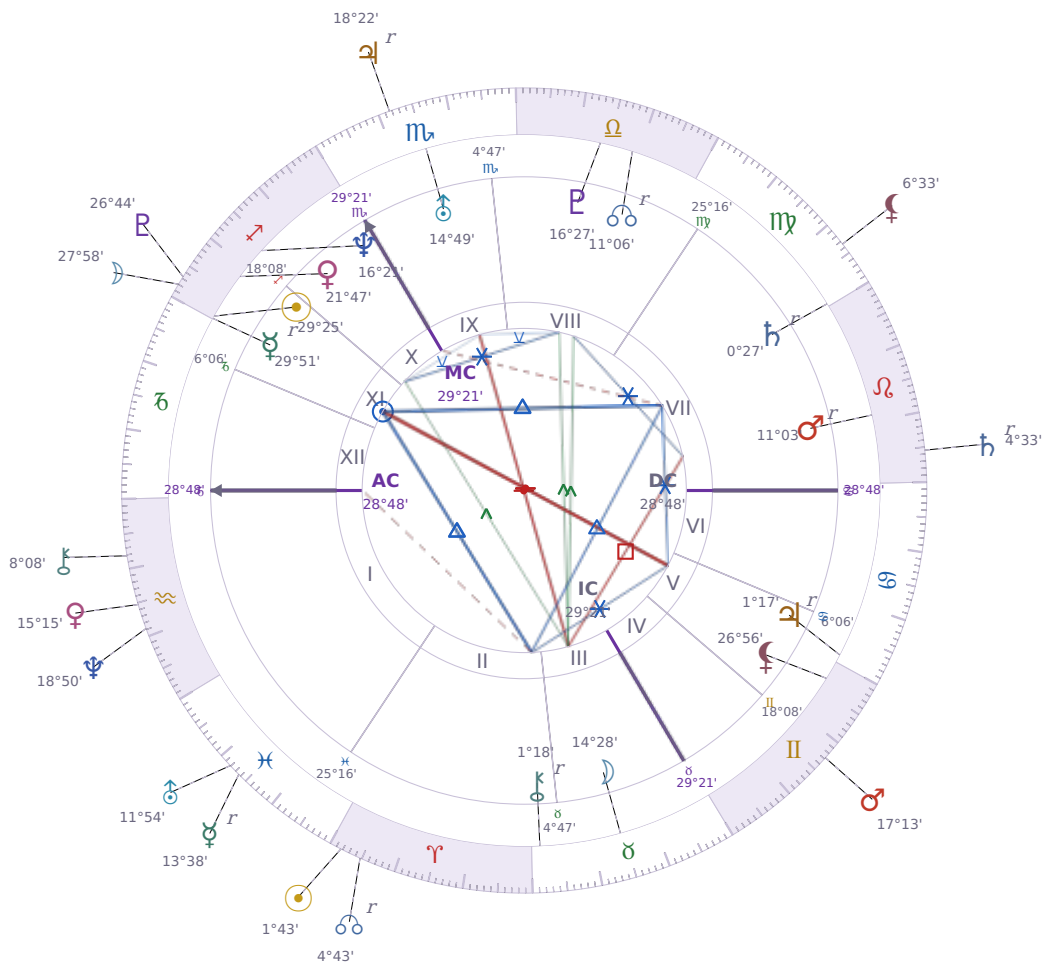

DAILY HOROSCOPE

Emmanuel Macron

President of France since 2017

♊ Sagittarius December 21, 1977 10:40 Amiens

Wednesday, 22 March 2006

TRANSITS FOR TODAY

☉ Sun	in ♈ Aries	1°43'12"
☾ Moon	in ♏ Sagittarius	27°58'41"
☿ Mercury	in ♉ Pisces Rx	13°38'58"
♀ Venus	in ♒ Aquarius	15°15'10"
♂ Mars	in ♊ Gemini	17°13'18"
♃ Jupiter	in ♏ Scorpio Rx	18°22'25"
♄ Saturn	in ♌ Leo Rx	4°33'21"

♅ Uranus	in ♓ Pisces	11°54'32"
♆ Neptune	in ♒ Aquarius	18°50'43"
♇ Pluto	in ♐ Sagittarius	26°44'29"
♁ Chiron	in ♒ Aquarius	8°08'07"
♊ NNode	in ♈ Aries Rx	4°43'59"
♁ Lilith	in ♍ Virgo	6°33'29"

NATAL PLANETS