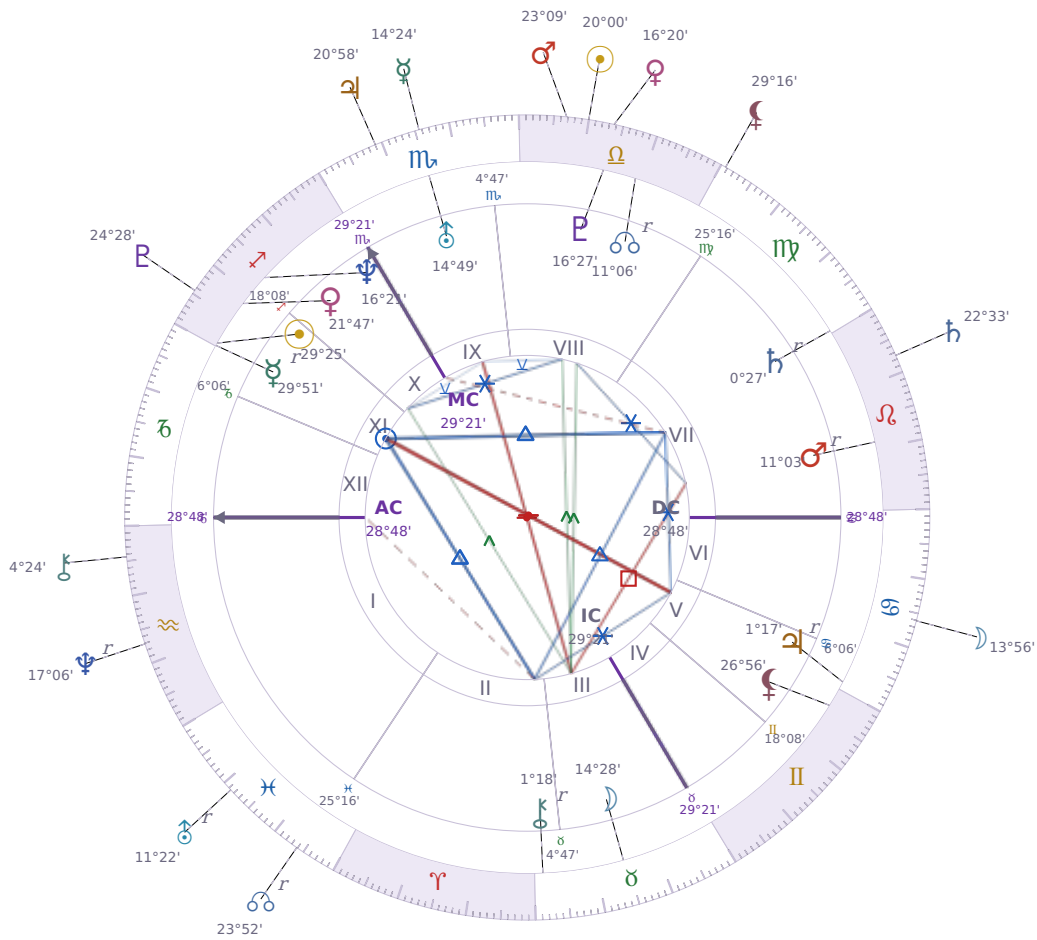

DAILY HOROSCOPE

Emmanuel Macron

President of France since 2017

♊ Sagittarius December 21, 1977 10:40 Amiens

Friday, 13 October 2006

TRANSITS FOR TODAY

☉ Sun	in ♎ Libra	20°00'34"
☾ Moon	in ♋ Cancer	13°56'12"
☿ Mercury	in ♏ Scorpio	14°24'50"
♀ Venus	in ♎ Libra	16°20'07"
♂ Mars	in ♎ Libra	23°09'53"
♃ Jupiter	in ♏ Scorpio	20°58'24"
♄ Saturn	in ♌ Leo	22°33'13"

♅ Uranus	in ♋ Pisces Rx	11°22'37"
♆ Neptune	in ♒ Aquarius Rx	17°06'02"
♇ Pluto	in ♏ Sagittarius	24°28'08"
♁ Chiron	in ♒ Aquarius	4°24'57"
♁ NNode	in ♋ Pisces Rx	23°52'42"
♁ Lilith	in ♍ Virgo	29°16'42"