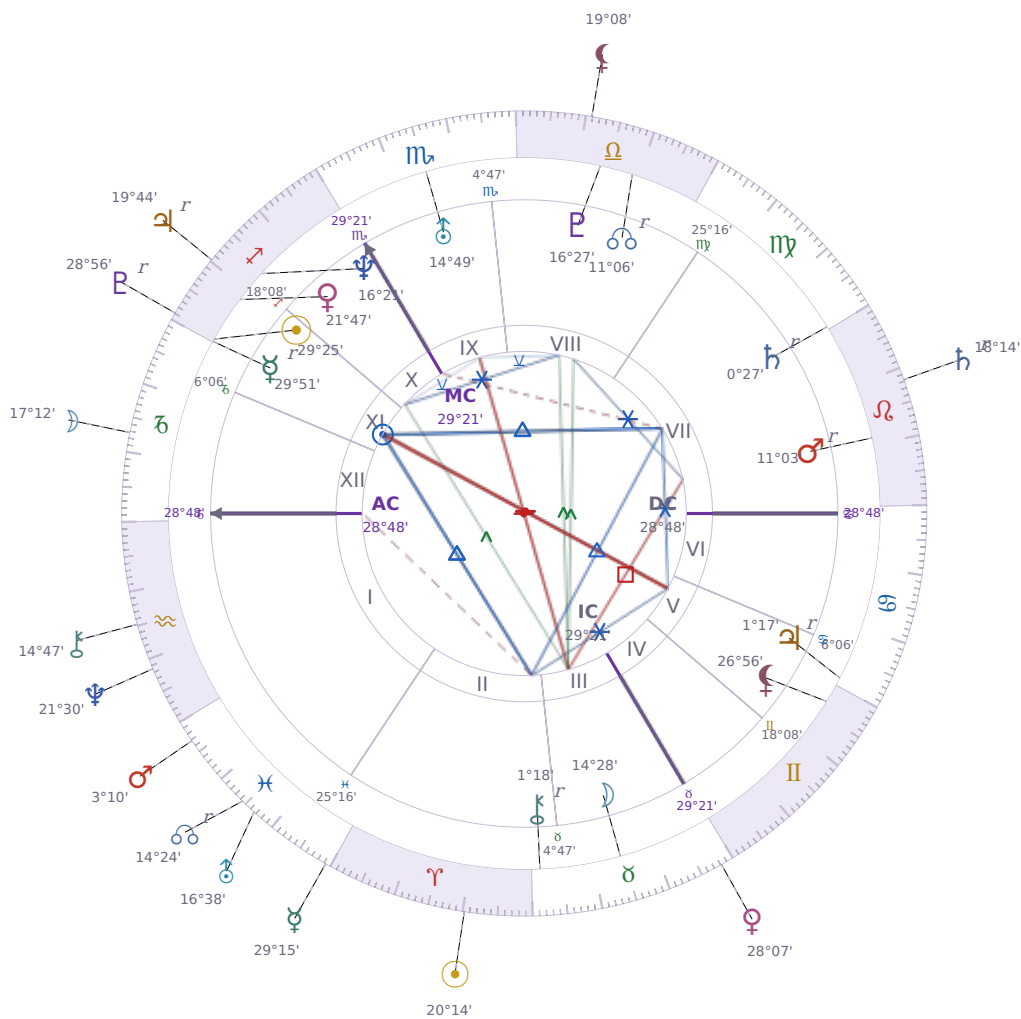

DAILY HOROSCOPE

Emmanuel Macron

President of France since 2017

♊ Sagittarius December 21, 1977 10:40 Amiens

Tuesday, 10 April 2007

TRANSITS FOR TODAY

☉ Sun	in ♈ Aries	20°14'28"
☾ Moon	in ♐ Capricorn	17°12'05"
☿ Mercury	in ♊ Pisces	29°15'04"
♀ Venus	in ♉ Taurus	28°07'48"
♂ Mars	in ♊ Pisces	3°10'16"
♃ Jupiter	in ♐ Sagittarius Rx	19°44'53"
♄ Saturn	in ♌ Leo Rx	18°14'09"

♅ Uranus	in ♓ Pisces	16°38'51"
♆ Neptune	in ♒ Aquarius	21°30'05"
♇ Pluto	in ♐ Sagittarius Rx	28°56'34"
♁ Chiron	in ♒ Aquarius	14°47'01"
♁ NNode	in ♓ Pisces Rx	14°24'01"
♁ Lilith	in ♎ Libra	19°08'01"

NATAL PLANETS