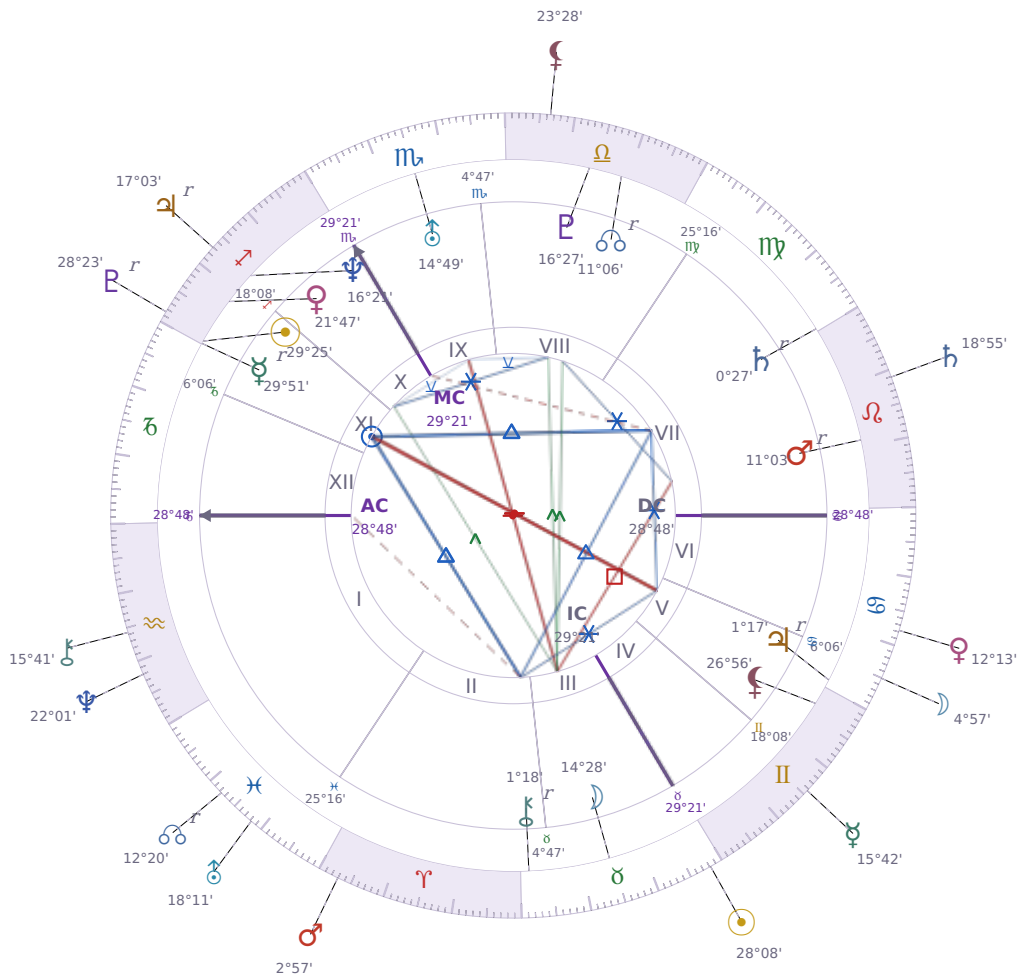

DAILY HOROSCOPE

**Emmanuel Macron**

President of France since 2017

♊ Sagittarius December 21, 1977 10:40 Amiens

**Saturday, 19 May 2007**

**TRANSITS FOR TODAY**

☉ Sun	in ♉ Taurus	28°08'48"
☾ Moon	in ♋ Cancer	4°57'09"
☿ Mercury	in ♊ Gemini	15°42'19"
♀ Venus	in ♋ Cancer	12°13'18"
♂ Mars	in ♈ Aries	2°57'57"
♃ Jupiter	in ♐ Sagittarius Rx	17°03'16"
♄ Saturn	in ♌ Leo	18°55'31"

♅ Uranus	in ♓ Pisces	18°11'57"
♆ Neptune	in ♒ Aquarius	22°01'32"
♇ Pluto	in ♐ Sagittarius Rx	28°23'48"
♁ Chiron	in ♒ Aquarius	15°41'17"
♁ NNode	in ♓ Pisces Rx	12°20'07"
♁ Lilith	in ♎ Libra	23°28'20"

## KEY TRANSIT FACTORS

Saturday · ♄ Saturn

**Colors:** Violet

**Stone:** Obsidian

**Number:** 8