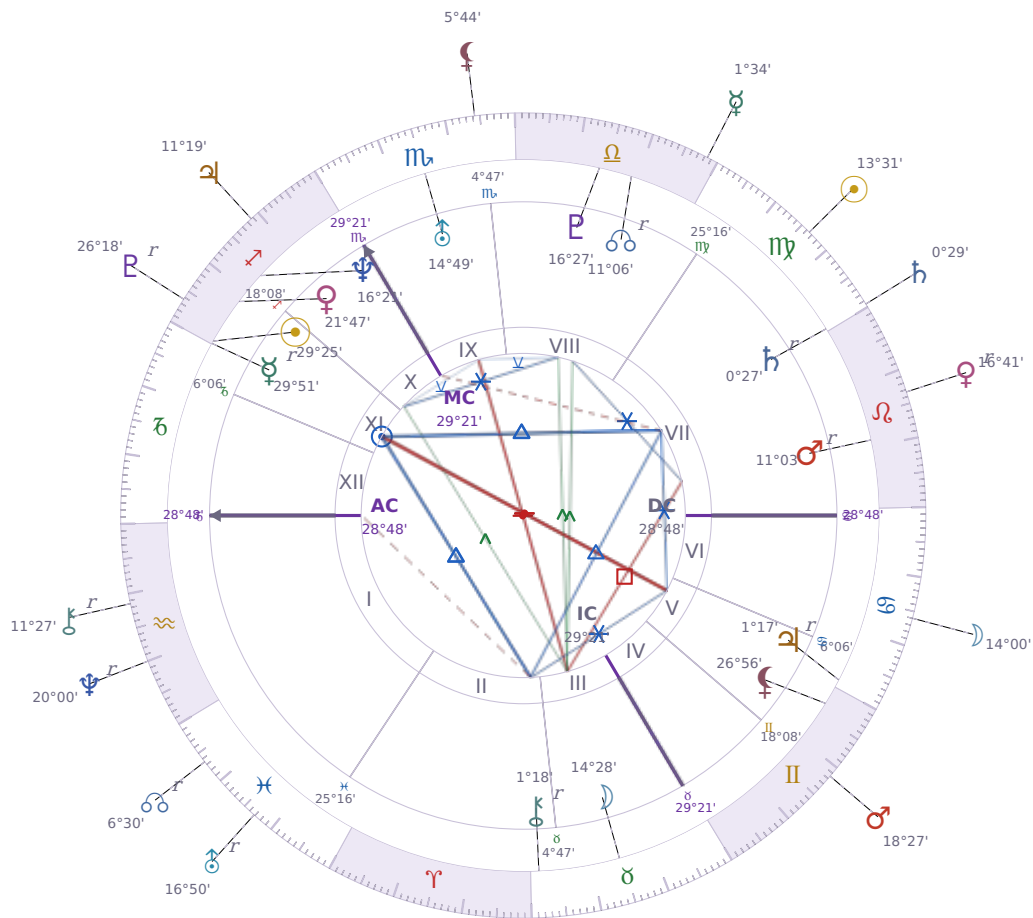

DAILY HOROSCOPE

Emmanuel Macron

President of France since 2017

♊ Sagittarius December 21, 1977 10:40 Amiens

Thursday, 6 September 2007

TRANSITS FOR TODAY

☉ Sun	in ♍ Virgo	13°31'28"
☾ Moon	in ♋ Cancer	14°00'54"
☿ Mercury	in ♎ Libra	1°34'36"
♀ Venus	in ♌ Leo Rx	16°41'04"
♂ Mars	in ♊ Gemini	18°27'24"
♃ Jupiter	in ♐ Sagittarius	11°19'03"
♄ Saturn	in ♍ Virgo	0°29'36"

♅ Uranus	in ♓ Pisces Rx	16°50'31"
♆ Neptune	in ♒ Aquarius Rx	20°00'31"
♇ Pluto	in ♐ Sagittarius Rx	26°18'07"
♁ Chiron	in ♒ Aquarius Rx	11°27'03"
♁ NNode	in ♓ Pisces Rx	6°30'41"
♁ Lilith	in ♏ Scorpio	5°44'26"