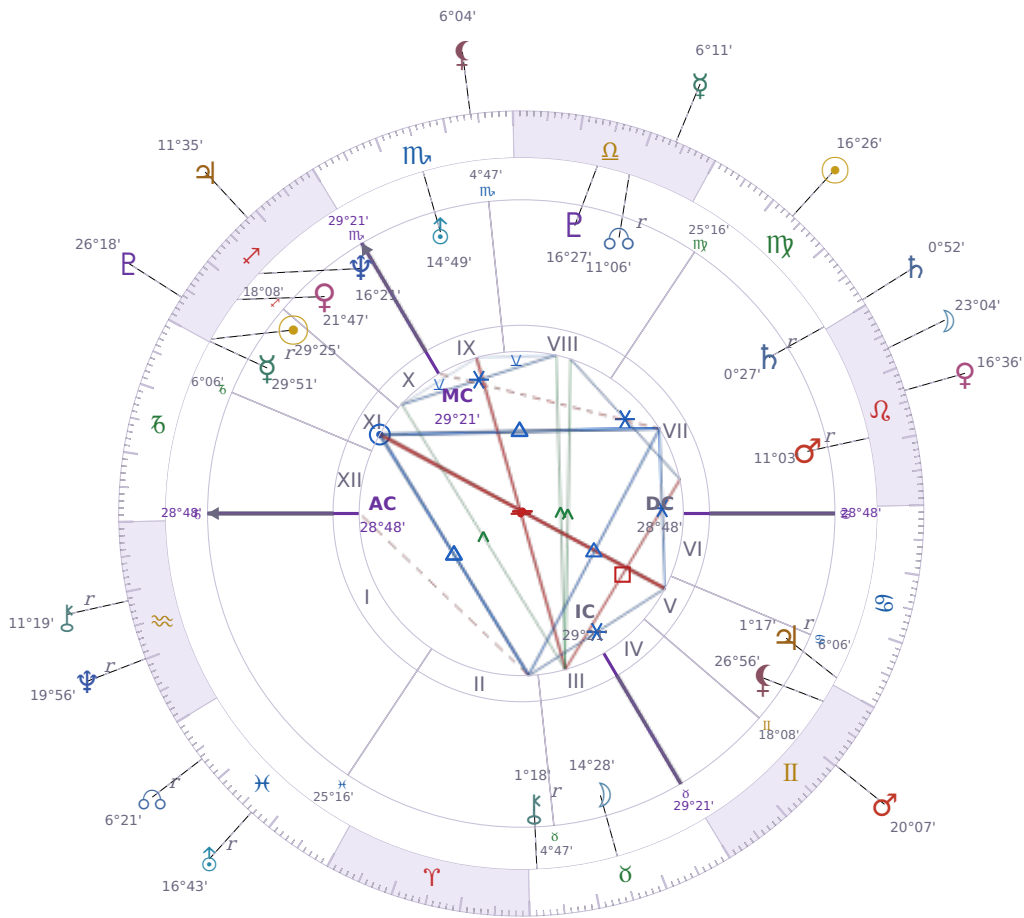

DAILY HOROSCOPE

Emmanuel Macron

President of France since 2017

♊ Sagittarius December 21, 1977 10:40 Amiens

Sunday, 9 September 2007

TRANSITS FOR TODAY

☉ Sun	in ♍ Virgo	16°26'13"
☾ Moon	in ♌ Leo	23°04'39"
☿ Mercury	in ♎ Libra	6°11'41"
♀ Venus	in ♌ Leo	16°36'14"
♂ Mars	in ♊ Gemini	20°07'34"
♃ Jupiter	in ♐ Sagittarius	11°35'45"
♄ Saturn	in ♍ Virgo	0°52'03"

♅ Uranus	in ♋ Pisces Rx	16°43'19"
♆ Neptune	in ♒ Aquarius Rx	19°56'11"
♇ Pluto	in ♏ Sagittarius	26°18'10"
♁ Chiron	in ♒ Aquarius Rx	11°19'36"
♁ NNode	in ♋ Pisces Rx	6°21'09"
♁ Lilith	in ♏ Scorpio	6°04'33"

KEY DATE

♀ Venus stations Direct

Venus moving direct again means **attraction and money flow start picking up** after weeks of stalling—deals that seemed stuck suddenly move, people return, prices stabilize. Clarity arrives about **what you actually want** in relationships and spending, so decisions made now tend to stick rather than flip-flop like they did during the retrograde. In practice, this is when **new conversations happen**, second dates turn into real commitments, and you stop second-guessing purchases you've already made.