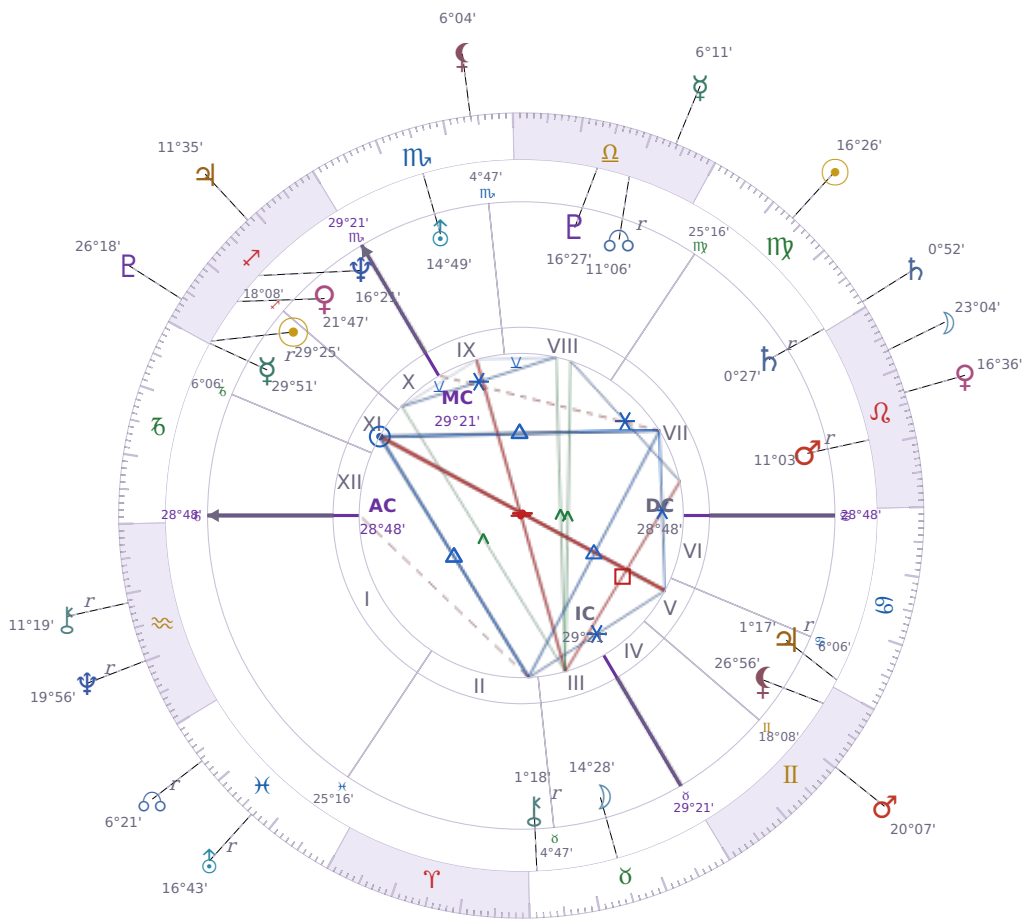

DAILY HOROSCOPE

Emmanuel Macron

President of France since 2017

♊ Sagittarius December 21, 1977 10:40 Amiens

Sunday, 9 September 2007

TRANSITS FOR TODAY

☉ Sun	in ♍ Virgo	16°26'13"
☾ Moon	in ♌ Leo	23°04'39"
☿ Mercury	in ♎ Libra	6°11'41"
♀ Venus	in ♌ Leo	16°36'14"
♂ Mars	in ♊ Gemini	20°07'34"
♃ Jupiter	in ♐ Sagittarius	11°35'45"
♄ Saturn	in ♍ Virgo	0°52'03"

♅ Uranus	in ♋ Pisces Rx	16°43'19"
♆ Neptune	in ♒ Aquarius Rx	19°56'11"
♇ Pluto	in ♏ Sagittarius	26°18'10"
♁ Chiron	in ♒ Aquarius Rx	11°19'36"
♊ NNode	in ♋ Pisces Rx	6°21'09"
♁ Lilith	in ♏ Scorpio	6°04'33"

NATAL PLANETS

☉ Sun	in ♏ Sagittarius	29°25'05"	XI
☾ Moon	in ♉ Taurus	14°28'55"	III
☿ Mercury	in ♏ Sagittarius	29°51'52"	XI Rx
♀ Venus	in ♏ Sagittarius	21°47'46"	XI
♂ Mars	in ♌ Leo	11°03'34"	VII Rx
♃ Jupiter	in ♋ Cancer	1°17'35"	V Rx
♄ Saturn	in ♍ Virgo	0°27'25"	VII Rx
♅ Uranus	in ♏ Scorpio	14°49'33"	IX
♆ Neptune	in ♏ Sagittarius	16°21'30"	X
♇ Pluto	in ♎ Libra	16°27'10"	VIII
♁ Chiron	in ♉ Taurus	1°18'59"	II Rx
♊ North Node	in ♎ Libra	11°07'00"	VIII Rx
♁ Lilith	in ♊ Gemini	26°56'07"	V

KEY DATE

♀ Venus stations Direct

Venus moving direct again means **attraction and money flow start picking up** after weeks of stalling—deals that seemed stuck suddenly move, people return, prices stabilize. Clarity arrives about **what you actually want** in relationships and spending, so decisions made now tend to stick rather than flip-flop like they did during the retrograde. In practice, this is when **new conversations happen**, second dates turn into real commitments, and you stop second-guessing purchases you've already made.