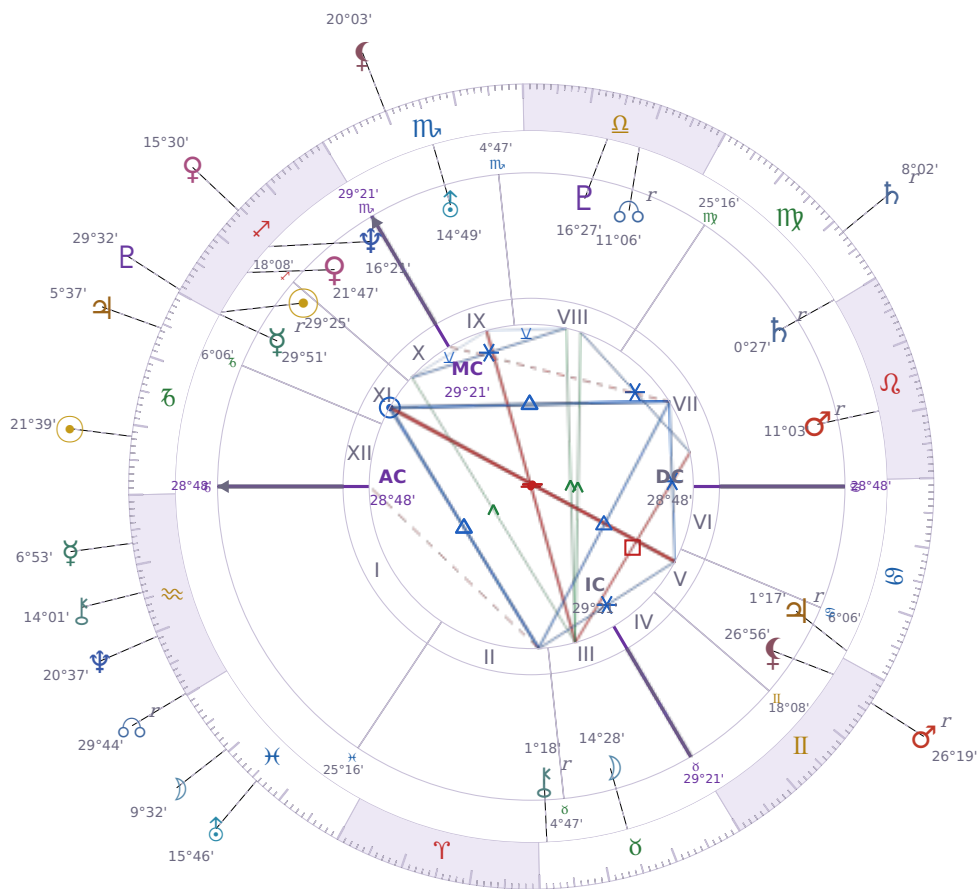

DAILY HOROSCOPE

## Emmanuel Macron

President of France since 2017

♐ Sagittarius December 21, 1977 10:40 Amiens