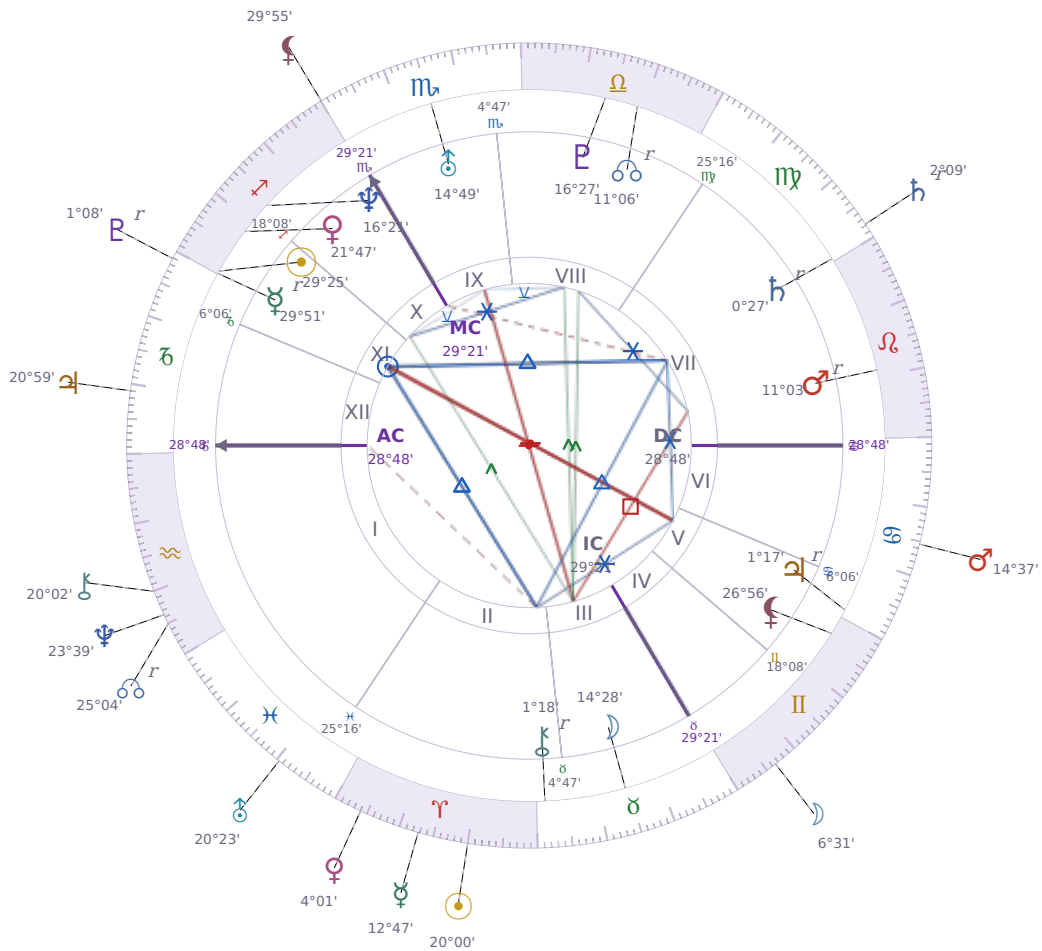

DAILY HOROSCOPE

Emmanuel Macron

President of France since 2017

♊ Sagittarius December 21, 1977 10:40 Amiens

Wednesday, 9 April 2008

TRANSITS FOR TODAY

| | | |
|-----------|----------------|-----------|
| ☉ Sun | in ♈ Aries | 20°00'39" |
| ☾ Moon | in ♊ Gemini | 6°31'18" |
| ☿ Mercury | in ♈ Aries | 12°47'06" |
| ♀ Venus | in ♈ Aries | 4°02'00" |
| ♂ Mars | in ♋ Cancer | 14°37'26" |
| ♃ Jupiter | in ♑ Capricorn | 20°59'08" |
| ♄ Saturn | in ♍ Virgo Rx | 2°09'49" |

| | | |
|-----------|--------------------------|-----------|
| ♅ Uranus | in ♓ Pisces | 20°23'40" |
| ♆ Neptune | in ♒ Aquarius | 23°39'44" |
| ♇ Pluto | in ♐ Capricorn Rx | 1°08'08" |
| ♁ Chiron | in ♒ Aquarius | 20°02'41" |
| ♁ NNode | in ♒ Aquarius Rx | 25°04'25" |
| ♁ Lilith | in ♏ Scorpio | 29°55'31" |

NATAL PLANETS

| | | | |
|--------------|------------------|-----------|----------------|
| ☉ Sun | in ♐ Sagittarius | 29°25'05" | XI |
| ☾ Moon | in ♉ Taurus | 14°28'55" | III |
| ☿ Mercury | in ♐ Sagittarius | 29°51'52" | XI Rx |
| ♀ Venus | in ♐ Sagittarius | 21°47'46" | XI |
| ♂ Mars | in ♌ Leo | 11°03'34" | VII Rx |
| ♃ Jupiter | in ♋ Cancer | 1°17'35" | V Rx |
| ♄ Saturn | in ♍ Virgo | 0°27'25" | VII Rx |
| ♅ Uranus | in ♏ Scorpio | 14°49'33" | IX |
| ♆ Neptune | in ♐ Sagittarius | 16°21'30" | X |
| ♇ Pluto | in ♎ Libra | 16°27'10" | VIII |
| ♁ Chiron | in ♉ Taurus | 1°18'59" | II Rx |
| ♁ North Node | in ♎ Libra | 11°07'00" | VIII Rx |
| ♁ Lilith | in ♊ Gemini | 26°56'07" | V |

KEY TRANSIT FACTORS

♄ Saturn Δ Trine ♁ natal Chiron \star

Right now you are **more willing to sit with your own pain without needing to fix it immediately**, which lets you actually learn from past hurts instead of just moving past them. This practical acceptance means you can talk about difficult experiences with less defensiveness and help others do the same. Over the coming weeks, what once felt raw or tender becomes something you can work with directly.