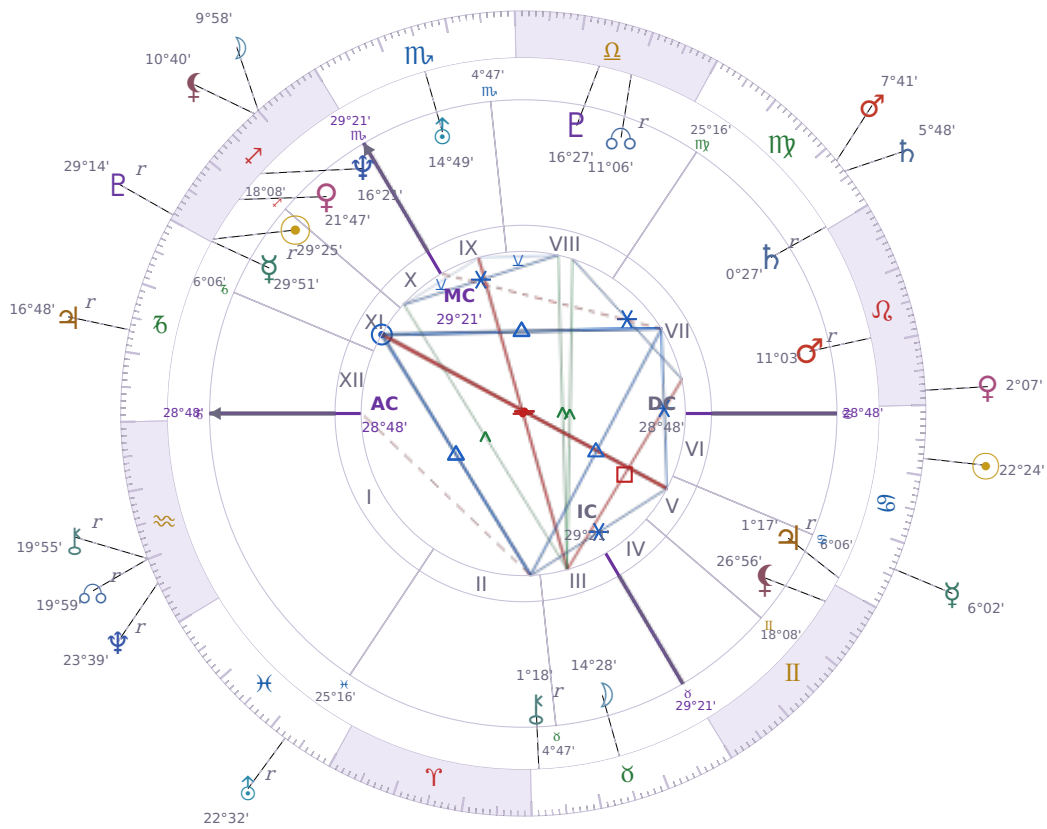

DAILY HOROSCOPE

Emmanuel Macron

President of France since 2017

♊ Sagittarius December 21, 1977 10:40 Amiens

Monday, 14 July 2008

TRANSITS FOR TODAY

| | | |
|-----------|--------------------------|-----------|
| ☉ Sun | in ♋ Cancer | 22°24'43" |
| ☾ Moon | in ♏ Sagittarius | 9°58'22" |
| ☿ Mercury | in ♋ Cancer | 6°03'00" |
| ♀ Venus | in ♌ Leo | 2°07'05" |
| ♂ Mars | in ♍ Virgo | 7°41'54" |
| ♃ Jupiter | in ♐ Capricorn Rx | 16°48'25" |
| ♄ Saturn | in ♍ Virgo | 5°48'56" |

| | | |
|-----------|---------------------|-----------|
| ♅ Uranus | in ♓ Pisces Rx | 22°32'06" |
| ♆ Neptune | in ♒ Aquarius Rx | 23°39'56" |
| ♇ Pluto | in ♐ Sagittarius Rx | 29°14'14" |
| ♁ Chiron | in ♒ Aquarius Rx | 19°55'26" |
| ♁ NNode | in ♒ Aquarius Rx | 19°59'27" |
| ♁ Lilith | in ♐ Sagittarius | 10°40'39" |