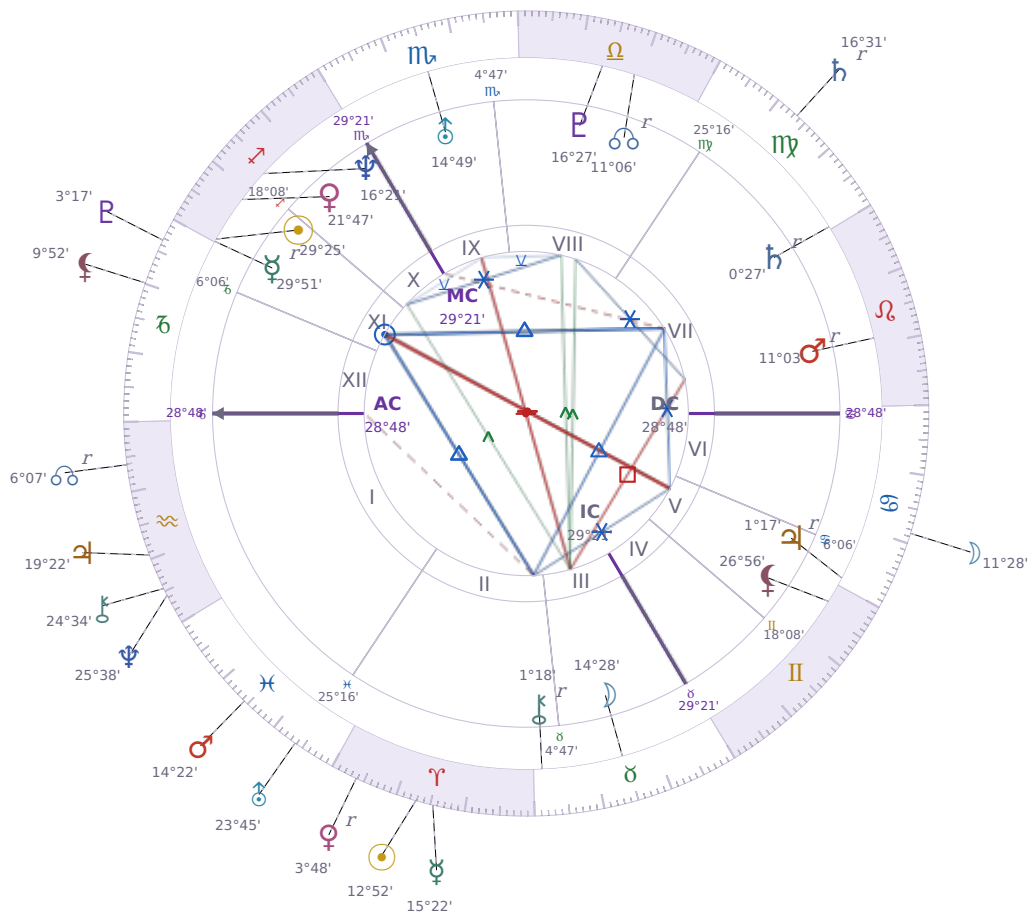

DAILY HOROSCOPE

## Emmanuel Macron

President of France since 2017

♊ Sagittarius December 21, 1977 10:40 Amiens

**Thursday, 2 April 2009**