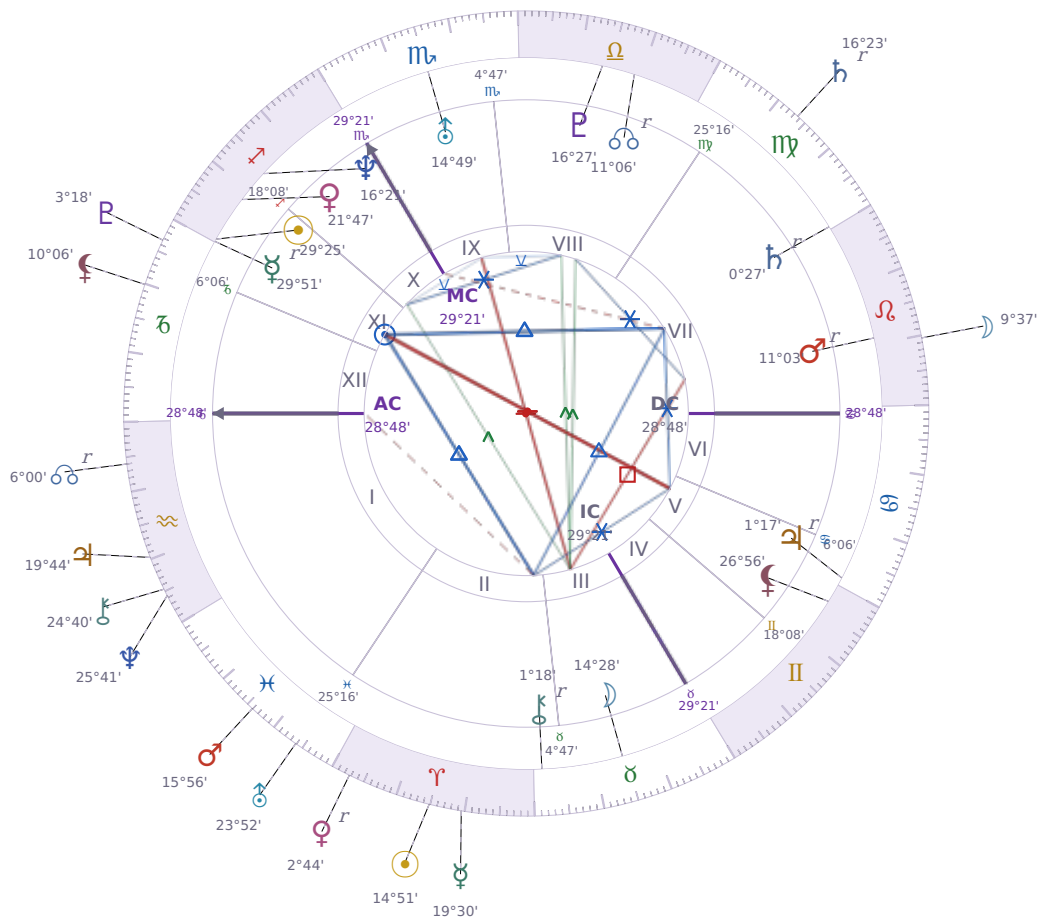

DAILY HOROSCOPE

Emmanuel Macron

President of France since 2017

♊ Sagittarius December 21, 1977 10:40 Amiens

Saturday, 4 April 2009

TRANSITS FOR TODAY

☉ Sun	in ♈ Aries	14°51'14"
☾ Moon	in ♌ Leo	9°37'39"
☿ Mercury	in ♈ Aries	19°30'50"
♀ Venus	in ♈ Aries Rx	2°44'26"
♂ Mars	in ♋ Pisces	15°56'05"
♃ Jupiter	in ♒ Aquarius	19°44'53"
♄ Saturn	in ♎ Virgo Rx	16°23'22"

♅ Uranus	in ♓ Pisces	23°52'06"
♆ Neptune	in ♒ Aquarius	25°41'27"
♇ Pluto	in ♐ Capricorn	3°18'02"
♁ Chiron	in ♒ Aquarius	24°40'29"
♁ NNode	in ♒ Aquarius Rx	6°00'42"
♁ Lilith	in ♐ Capricorn	10°06'12"