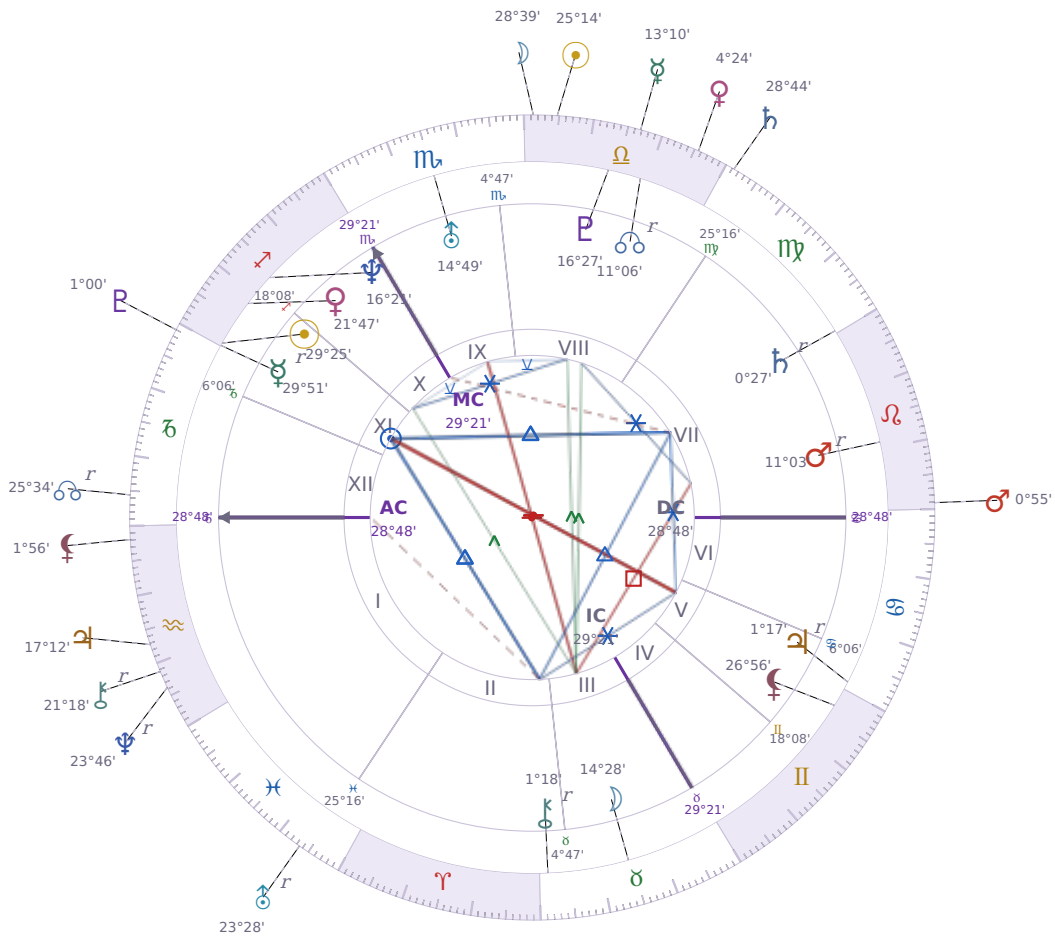

DAILY HOROSCOPE

Emmanuel Macron

President of France since 2017

♊ Sagittarius December 21, 1977 10:40 Amiens

Sunday, 18 October 2009

TRANSITS FOR TODAY

☉ Sun	in ♎ Libra	25°14'44"
☾ Moon	in ♎ Libra	28°39'06"
☿ Mercury	in ♎ Libra	13°10'51"
♀ Venus	in ♎ Libra	4°24'28"
♂ Mars	in ♌ Leo	0°55'25"
♃ Jupiter	in ♒ Aquarius	17°12'48"
♄ Saturn	in ♍ Virgo	28°44'18"

♅ Uranus	in ♓ Pisces Rx	23°28'36"
♆ Neptune	in ♒ Aquarius Rx	23°46'25"
♇ Pluto	in ♐ Capricorn	1°00'38"
♁ Chiron	in ♒ Aquarius Rx	21°18'10"
♁ NNode	in ♐ Capricorn Rx	25°34'47"
♁ Lilith	in ♒ Aquarius	1°56'00"

## NATAL PLANETS

☉ Sun	in ♏ Sagittarius	29°25'05"	XI
☾ Moon	in ♉ Taurus	14°28'55"	III
☿ Mercury	in ♏ Sagittarius	29°51'52"	XI Rx
♀ Venus	in ♏ Sagittarius	21°47'46"	XI
♂ Mars	in ♌ Leo	11°03'34"	VII Rx
♃ Jupiter	in ♋ Cancer	1°17'35"	V Rx
♄ Saturn	in ♍ Virgo	0°27'25"	VII Rx
♅ Uranus	in ♏ Scorpio	14°49'33"	IX
♆ Neptune	in ♏ Sagittarius	16°21'30"	X
♇ Pluto	in ♎ Libra	16°27'10"	VIII
♁ Chiron	in ♉ Taurus	1°18'59"	II Rx
♁ North Node	in ♎ Libra	11°07'00"	VIII Rx
♁ Lilith	in ♊ Gemini	26°56'07"	V

## KEY TRANSIT FACTORS