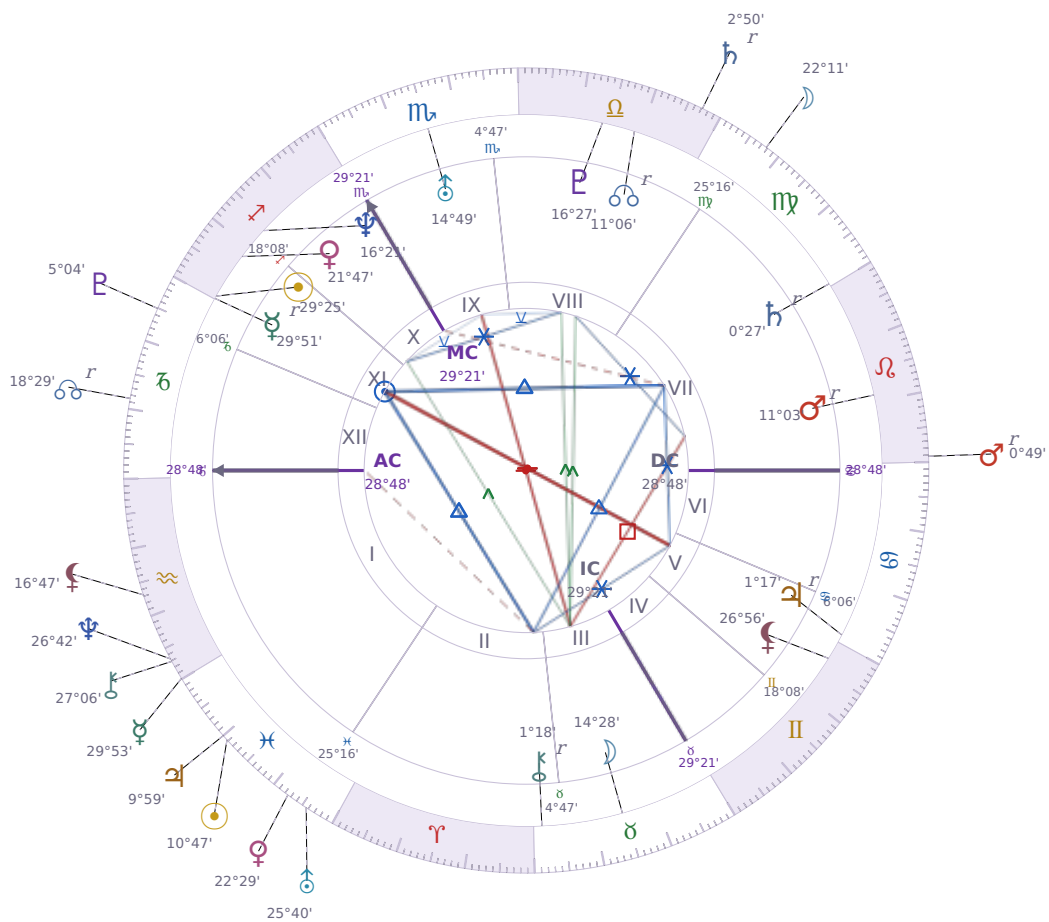

DAILY HOROSCOPE

Emmanuel Macron

President of France since 2017

♊ Sagittarius December 21, 1977 10:40 Amiens

Monday, 1 March 2010

TRANSITS FOR TODAY

☉ Sun	in ♋ Pisces	10°47'28"
☾ Moon	in ♍ Virgo	22°11'13"
☿ Mercury	in ♒ Aquarius	29°53'43"
♀ Venus	in ♋ Pisces	22°29'46"
♂ Mars	in ♌ Leo Rx	0°49'53"
♃ Jupiter	in ♋ Pisces	9°59'20"
♄ Saturn	in ♎ Libra Rx	2°50'29"

♅ Uranus	in ♓ Pisces	25°40'36"
♆ Neptune	in ♒ Aquarius	26°42'27"
♇ Pluto	in ♐ Capricorn	5°04'08"
♁ Chiron	in ♒ Aquarius	27°06'15"
♊ NNode	in ♐ Capricorn Rx	18°29'06"
♁ Lilith	in ♒ Aquarius	16°47'28"