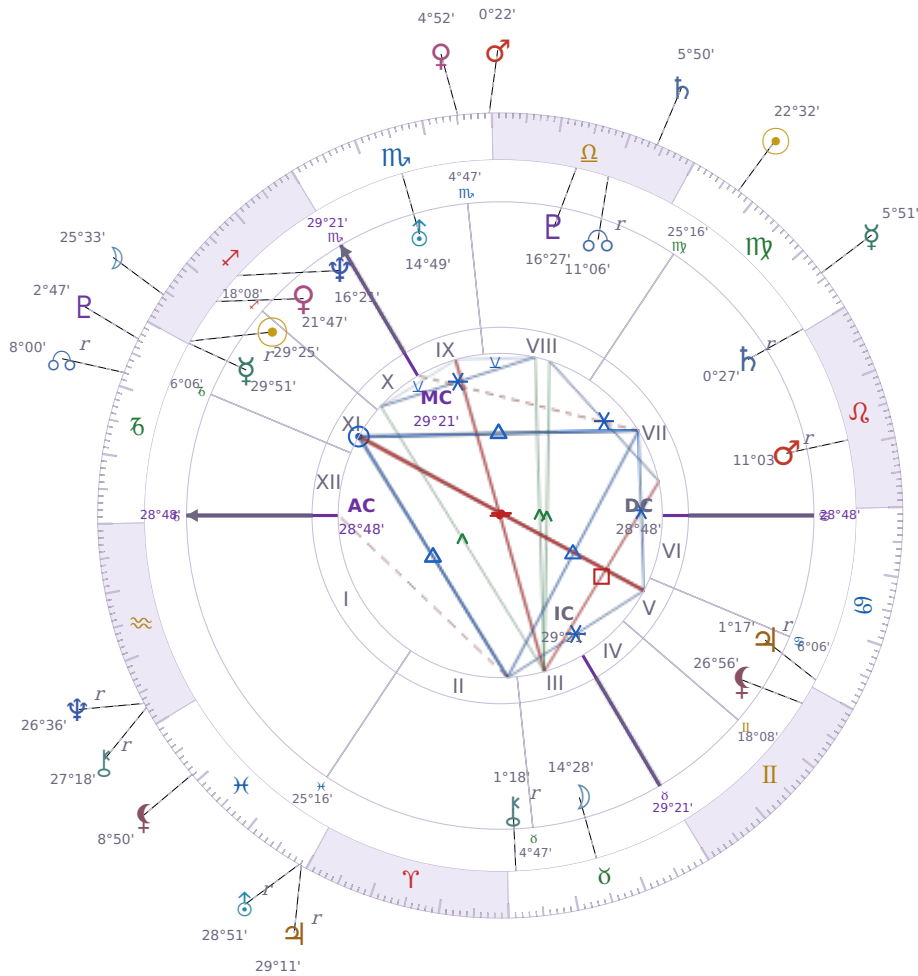

DAILY HOROSCOPE

Emmanuel Macron

President of France since 2017

♐ Sagittarius December 21, 1977 10:40 Amiens

Wednesday, 15 September 2010

TRANSITS FOR TODAY

☉ Sun	in ♍ Virgo	22°32'58"
☾ Moon	in ♐ Sagittarius	25°33'17"
☿ Mercury	in ♍ Virgo	5°51'47"
♀ Venus	in ♏ Scorpio	4°52'09"
♂ Mars	in ♏ Scorpio	0°22'20"
♃ Jupiter	in ♓ Pisces Rx	29°11'04"
♄ Saturn	in ♎ Libra	5°50'20"

♅ Uranus	in ♓ Pisces Rx	28°51'20"
♆ Neptune	in ♒ Aquarius Rx	26°36'57"
♇ Pluto	in ♑ Capricorn	2°47'24"
♁ Chiron	in ♒ Aquarius Rx	27°18'10"
♊ NNode	in ♑ Capricorn Rx	8°00'00"
♁ Lilith	in ♓ Pisces	8°50'51"