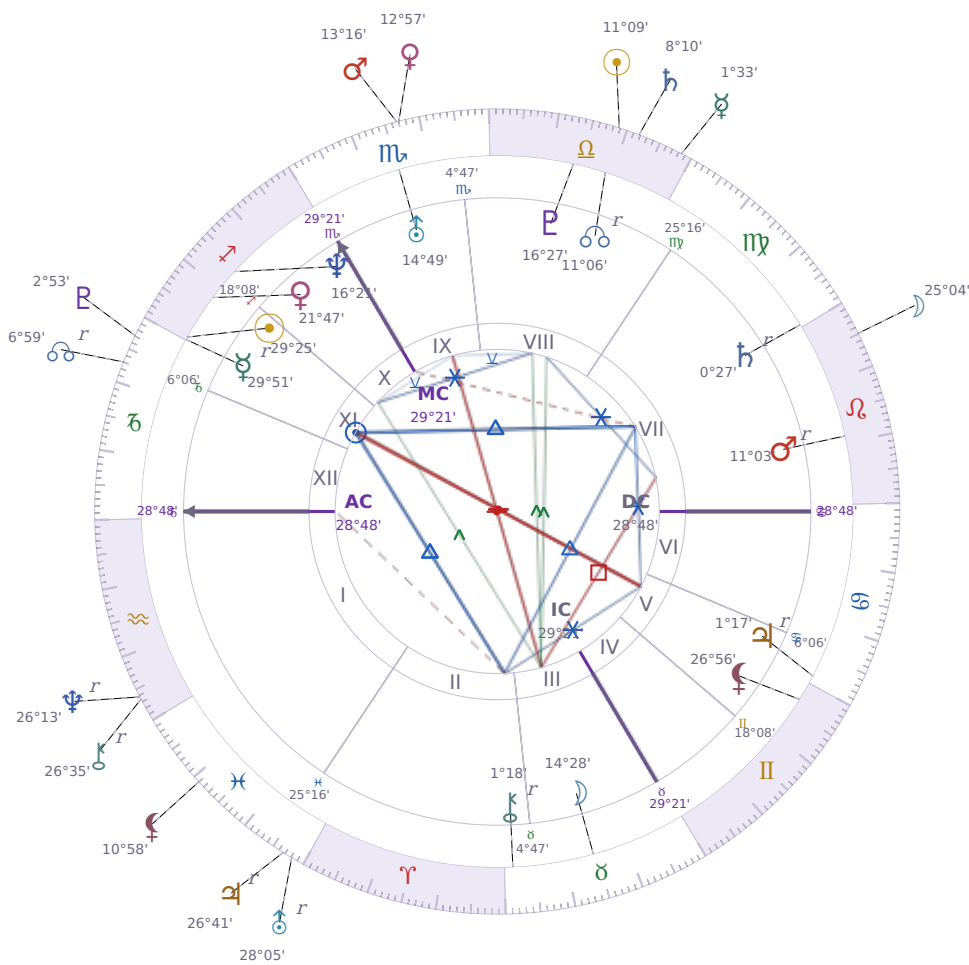

DAILY HOROSCOPE

Emmanuel Macron

President of France since 2017

♊ Sagittarius December 21, 1977 10:40 Amiens

Monday, 4 October 2010

TRANSITS FOR TODAY

☉ Sun	in ♎ Libra	11°09'35"
☾ Moon	in ♌ Leo	25°04'04"
☿ Mercury	in ♎ Libra	1°33'19"
♀ Venus	in ♏ Scorpio	12°57'33"
♂ Mars	in ♏ Scorpio	13°16'24"
♃ Jupiter	in ♓ Pisces Rx	26°41'14"
♄ Saturn	in ♎ Libra	8°10'20"

♅ Uranus	in ♋ Pisces Rx	28°06'00"
♆ Neptune	in ♒ Aquarius Rx	26°13'13"
♇ Pluto	in ♑ Capricorn	2°53'48"
♁ Chiron	in ♒ Aquarius Rx	26°35'11"
♊ NNode	in ♑ Capricorn Rx	6°59'38"
♁ Lilith	in ♋ Pisces	10°58'16"

NATAL PLANETS

☉ Sun	in ♎ Sagittarius	29°25'05"	XI
☾ Moon	in ♉ Taurus	14°28'55"	III
☿ Mercury	in ♎ Sagittarius	29°51'52"	XI Rx
♀ Venus	in ♎ Sagittarius	21°47'46"	XI
♂ Mars	in ♌ Leo	11°03'34"	VII Rx
♃ Jupiter	in ♋ Cancer	1°17'35"	V Rx
♄ Saturn	in ♍ Virgo	0°27'25"	VII Rx
♅ Uranus	in ♏ Scorpio	14°49'33"	IX
♆ Neptune	in ♎ Sagittarius	16°21'30"	X
♇ Pluto	in ♎ Libra	16°27'10"	VIII
♁ Chiron	in ♉ Taurus	1°18'59"	II Rx
♊ North Node	in ♎ Libra	11°07'00"	VIII Rx
♁ Lilith	in ♊ Gemini	26°56'07"	V

Colors: Silver · White · Green

Stone: Moonstone

Number: 2