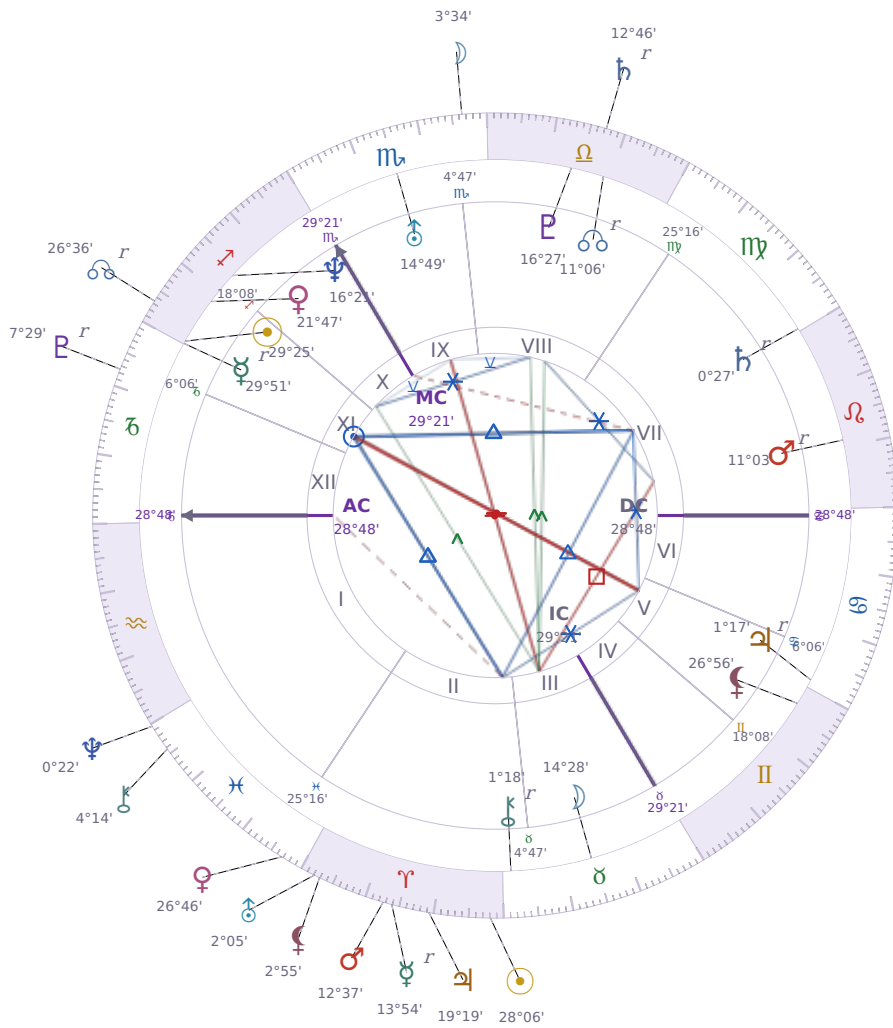

DAILY HOROSCOPE

Emmanuel Macron

President of France since 2017

♊ Sagittarius December 21, 1977 10:40 Amiens

Monday, 18 April 2011

TRANSITS FOR TODAY

☉ Sun	in ♈ Aries	28°06'58"
☾ Moon	in ♏ Scorpio	3°34'48"
☿ Mercury	in ♈ Aries Rx	13°54'24"
♀ Venus	in ♋ Pisces	26°46'14"
♂ Mars	in ♈ Aries	12°37'52"
♃ Jupiter	in ♈ Aries	19°19'28"
♄ Saturn	in ♎ Libra Rx	12°46'23"

♅ Uranus	in ♈ Aries	2°05'52"
♆ Neptune	in ♋ Pisces	0°22'09"
♇ Pluto	in ♏ Capricorn Rx	7°29'09"
♁ Chiron	in ♋ Pisces	4°14'45"
♁ NNode	in ♐ Sagittarius Rx	26°36'53"
♁ Lilith	in ♈ Aries	2°55'21"

NATAL PLANETS