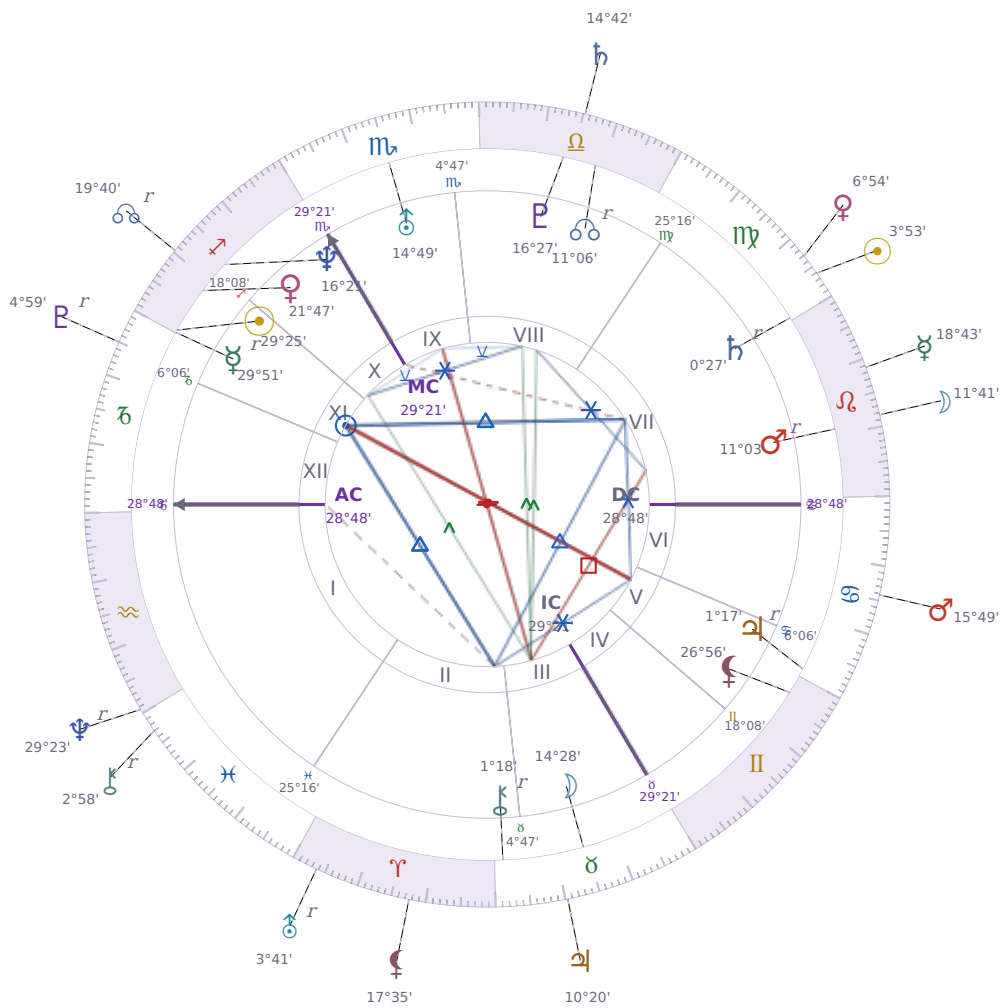

DAILY HOROSCOPE

**Emmanuel Macron**

President of France since 2017

♊ Sagittarius December 21, 1977 10:40 Amiens

**Saturday, 27 August 2011**

**TRANSITS FOR TODAY**

☉ Sun	in ♍ Virgo	3°53'07"
☾ Moon	in ♌ Leo	11°41'09"
☿ Mercury	in ♌ Leo	18°43'09"
♀ Venus	in ♍ Virgo	6°54'24"
♂ Mars	in ♋ Cancer	15°49'39"
♃ Jupiter	in ♉ Taurus	10°20'29"
♄ Saturn	in ♎ Libra	14°42'53"

♅ Uranus	in ♈ Aries Rx	3°41'38"
♆ Neptune	in ♒ Aquarius Rx	29°23'53"
♇ Pluto	in ♐ Capricorn Rx	4°59'28"
♁ Chiron	in ♓ Pisces Rx	2°58'58"
♊ NNode	in ♐ Sagittarius Rx	19°40'42"
♁ Lilith	in ♈ Aries	17°35'14"