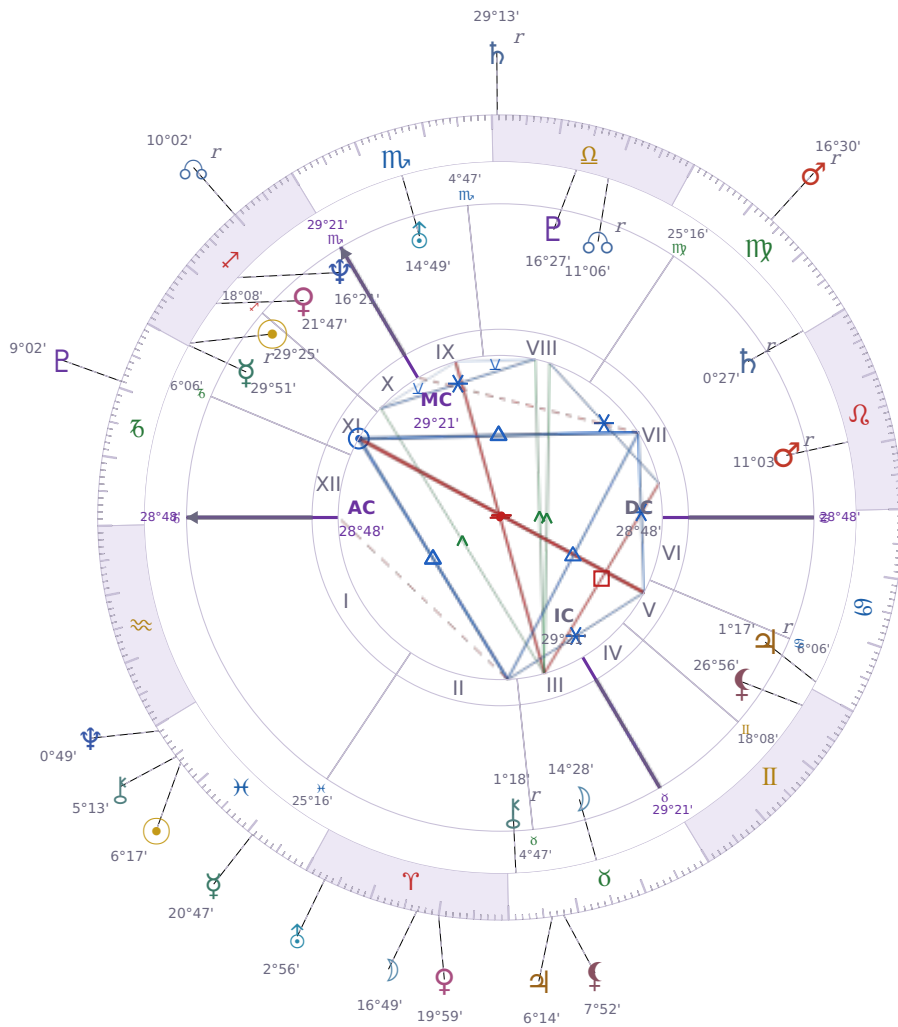

DAILY HOROSCOPE

Emmanuel Macron

President of France since 2017

♐ Sagittarius December 21, 1977 10:40 Amiens

Saturday, 25 February 2012

TRANSITS FOR TODAY

☉ Sun	in ♋ Pisces	6°17'08"
☾ Moon	in ♋ Aries	16°49'12"
☿ Mercury	in ♋ Pisces	20°47'27"
♀ Venus	in ♋ Aries	19°59'15"
♂ Mars	in ♏ Virgo Rx	16°30'08"
♃ Jupiter	in ♉ Taurus	6°14'06"
♄ Saturn	in ♎ Libra Rx	29°13'45"

♅ Uranus	in ♈ Aries	2°56'28"
♆ Neptune	in ♋ Pisces	0°49'07"
♇ Pluto	in ♏ Capricorn	9°02'31"
♁ Chiron	in ♋ Pisces	5°13'55"
♁ NNode	in ♐ Sagittarius Rx	10°02'26"
♁ Lilith	in ♉ Taurus	7°52'16"

## KEY TRANSIT FACTORS