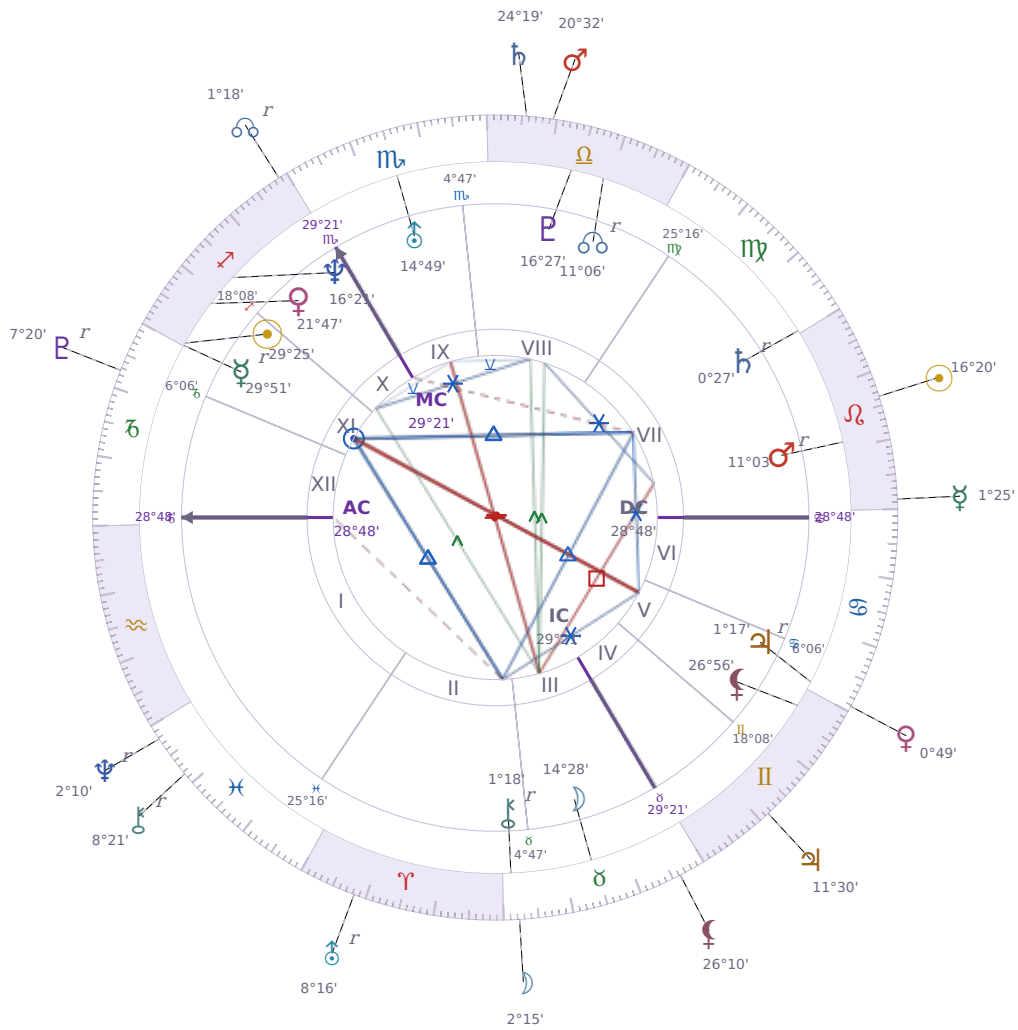

DAILY HOROSCOPE

Emmanuel Macron

President of France since 2017

♊ Sagittarius December 21, 1977 10:40 Amiens

Wednesday, 8 August 2012

TRANSITS FOR TODAY

☉ Sun	in ♌ Leo	16°20'14"
☾ Moon	in ♉ Taurus	2°15'54"
☿ Mercury	in ♌ Leo	1°25'50"
♀ Venus	in ♋ Cancer	0°49'55"
♂ Mars	in ♎ Libra	20°32'19"
♃ Jupiter	in ♊ Gemini	11°30'01"
♄ Saturn	in ♎ Libra	24°19'14"

♅ Uranus	in ♈ Aries Rx	8°16'24"
♆ Neptune	in ♋ Pisces Rx	2°10'32"
♇ Pluto	in ♐ Capricorn Rx	7°20'55"
♁ Chiron	in ♋ Pisces Rx	8°21'03"
♁ NNode	in ♐ Sagittarius Rx	1°18'10"
♁ Lilith	in ♉ Taurus	26°10'08"