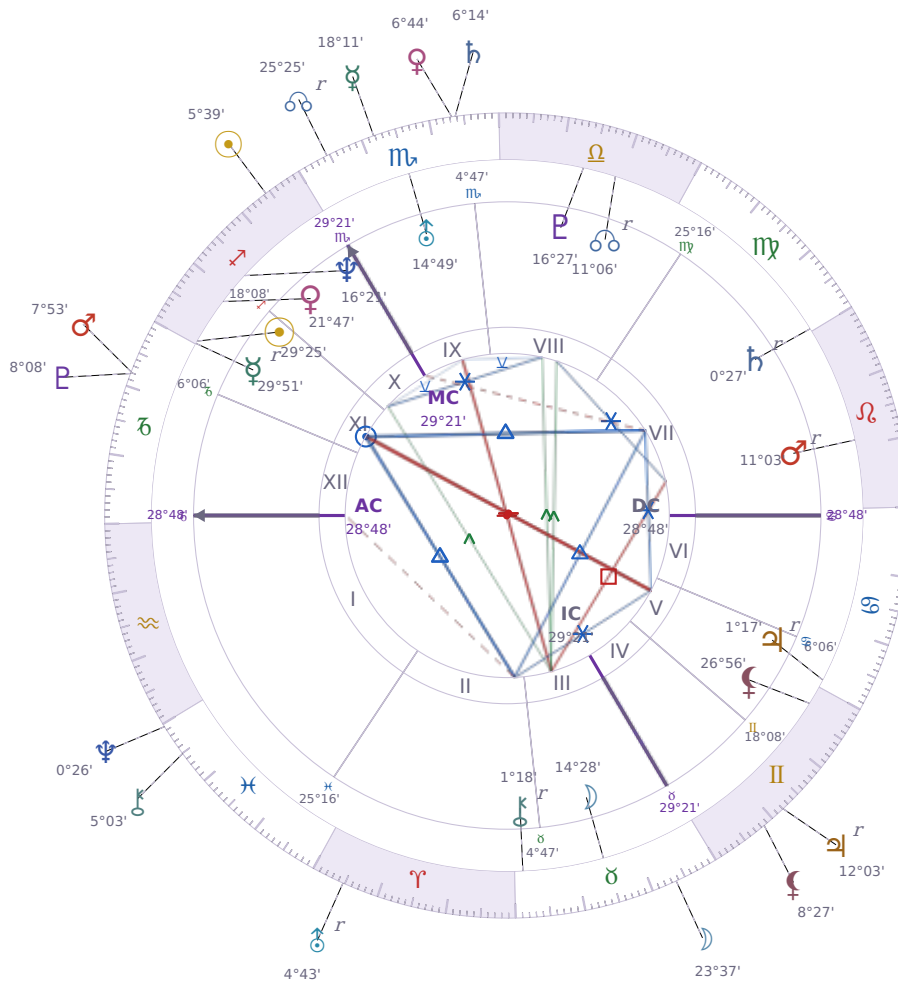

DAILY HOROSCOPE

Emmanuel Macron

President of France since 2017

♐ Sagittarius December 21, 1977 10:40 Amiens

Tuesday, 27 November 2012

TRANSITS FOR TODAY

☉ Sun	in ♐ Sagittarius	5°39'08"
☾ Moon	in ♉ Taurus	23°37'02"
☿ Mercury	in ♏ Scorpio	18°11'51"
♀ Venus	in ♏ Scorpio	6°44'13"
♂ Mars	in ♐ Capricorn	7°53'43"
♃ Jupiter	in ♊ Gemini Rx	12°03'19"
♄ Saturn	in ♏ Scorpio	6°14'05"

♅ Uranus	in ♈ Aries Rx	4°43'22"
♆ Neptune	in ♋ Pisces	0°26'03"
♇ Pluto	in ♏ Capricorn	8°08'53"
♁ Chiron	in ♋ Pisces	5°03'32"
♁ NNode	in ♏ Scorpio Rx	25°25'27"
♁ Lilith	in ♊ Gemini	8°27'43"

NATAL PLANETS