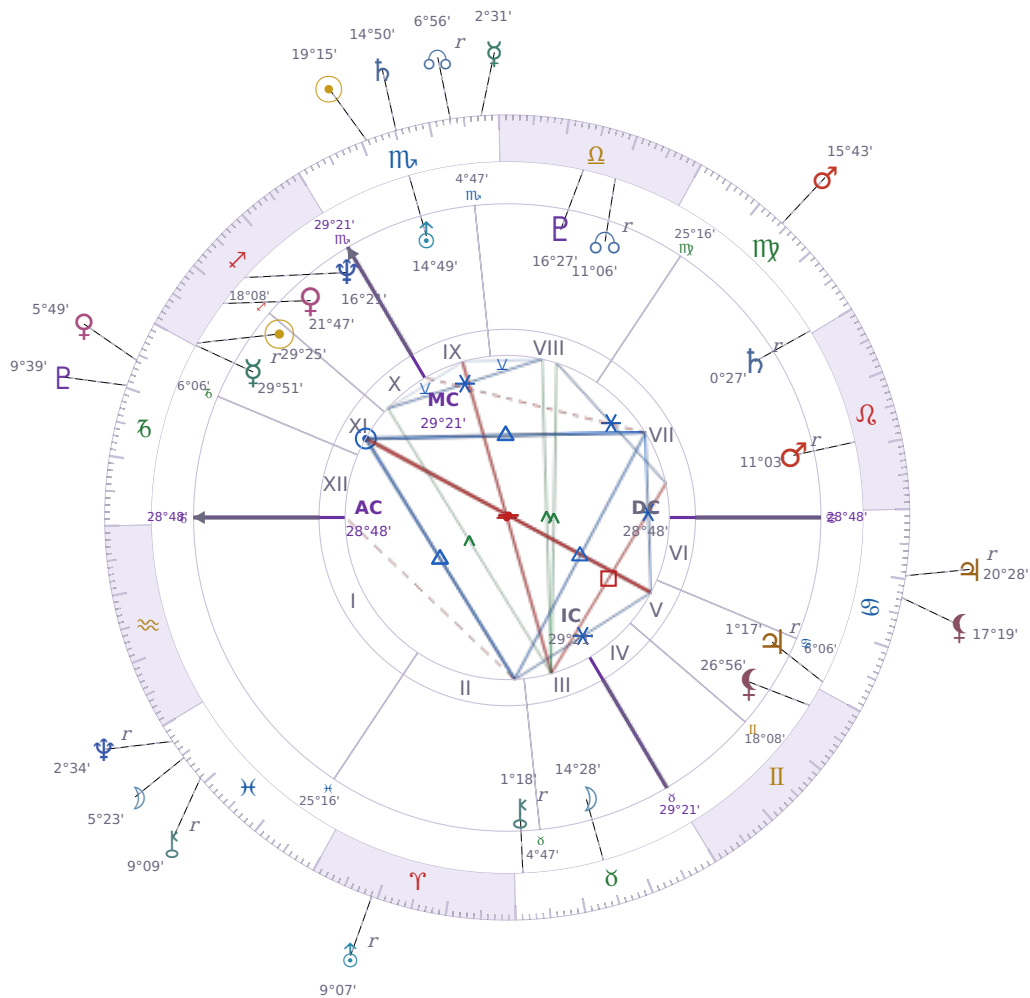

DAILY HOROSCOPE

Emmanuel Macron

President of France since 2017

♏ Sagittarius December 21, 1977 10:40 Amiens

Monday, 11 November 2013

TRANSITS FOR TODAY

☉ Sun	in ♏ Scorpio	19°15'36"
☾ Moon	in ♓ Pisces	5°23'55"
☿ Mercury	in ♏ Scorpio	2°31'36"
♀ Venus	in ♑ Capricorn	5°49'06"
♂ Mars	in ♍ Virgo	15°43'46"
♃ Jupiter	in ♋ Cancer Rx	20°28'48"
♄ Saturn	in ♏ Scorpio	14°50'16"

♅ Uranus	in ♈ Aries Rx	9°07'23"
♆ Neptune	in ♋ Pisces Rx	2°34'50"
♇ Pluto	in ♏ Capricorn	9°39'42"
♁ Chiron	in ♋ Pisces Rx	9°09'07"
♁ NNode	in ♏ Scorpio Rx	6°56'32"
♁ Lilith	in ♋ Cancer	17°19'07"

NATAL PLANETS