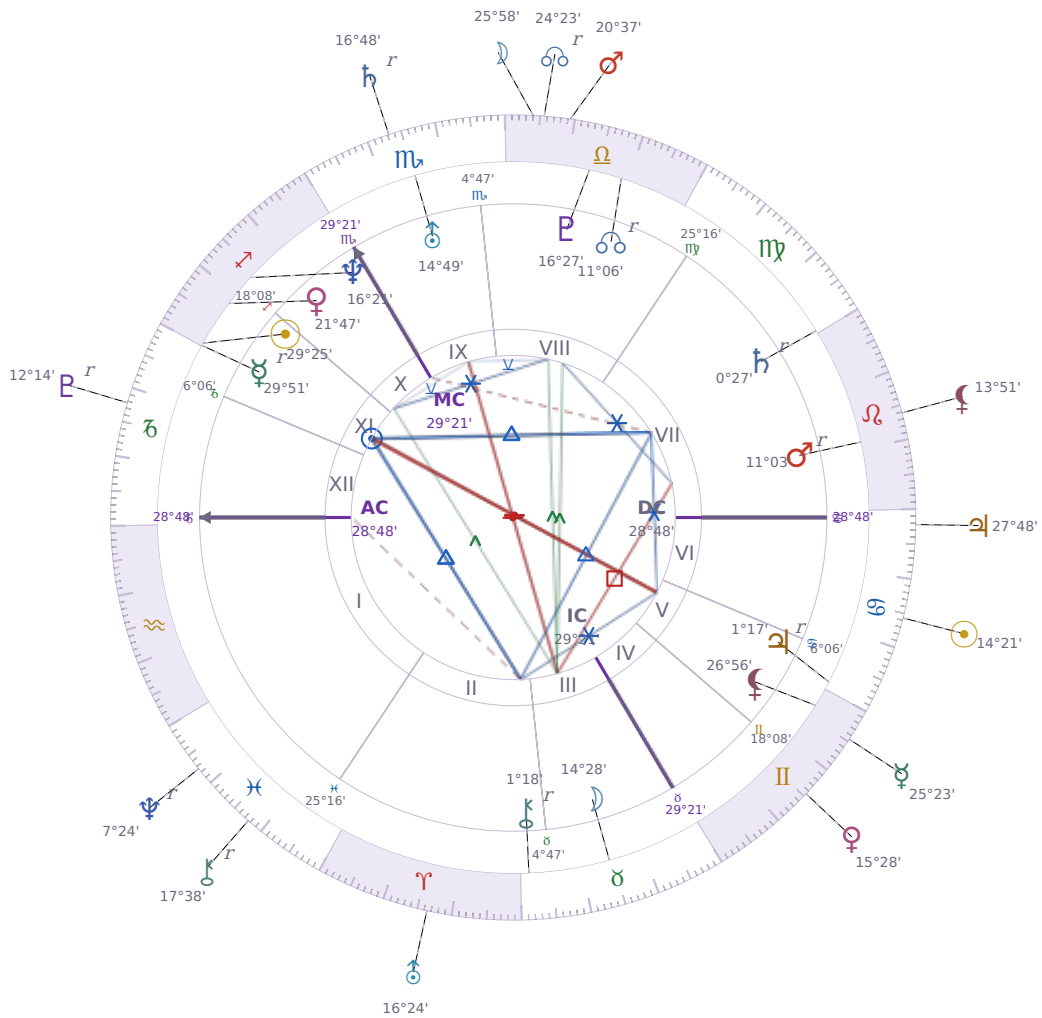

DAILY HOROSCOPE

## Emmanuel Macron

President of France since 2017

♊ Sagittarius December 21, 1977 10:40 Amiens