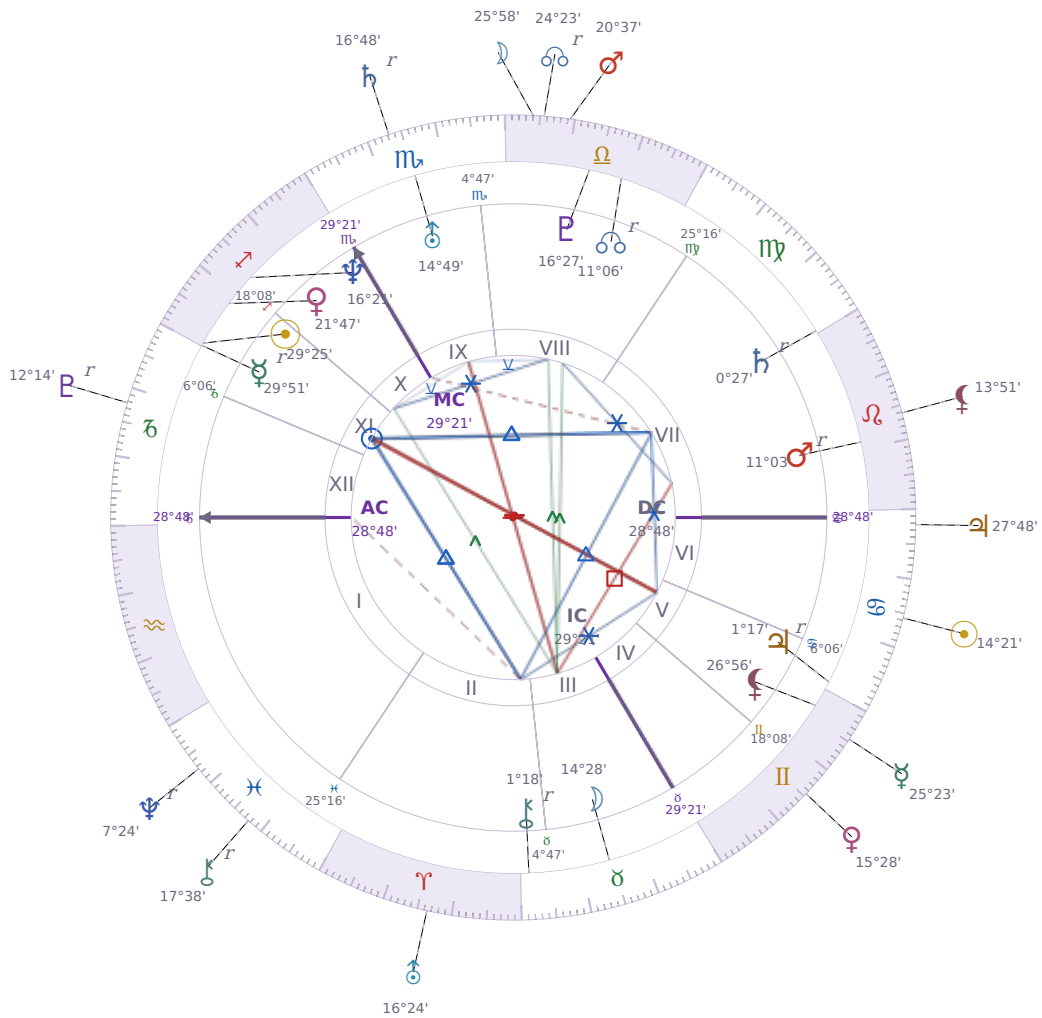

DAILY HOROSCOPE

Emmanuel Macron

President of France since 2017

♊ Sagittarius December 21, 1977 10:40 Amiens

Sunday, 6 July 2014

TRANSITS FOR TODAY

☉ Sun	in ♋ Cancer	14°21'17"
☾ Moon	in ♎ Libra	25°58'10"
☿ Mercury	in ♊ Gemini	25°23'31"
♀ Venus	in ♊ Gemini	15°28'52"
♂ Mars	in ♎ Libra	20°37'44"
♃ Jupiter	in ♋ Cancer	27°48'21"
♄ Saturn	in ♏ Scorpio Rx	16°48'34"

♅ Uranus	in ♈ Aries	16°24'35"
♆ Neptune	in ♋ Pisces Rx	7°24'34"
♇ Pluto	in ♏ Capricorn Rx	12°14'12"
♁ Chiron	in ♋ Pisces Rx	17°38'34"
♁ NNode	in ♎ Libra Rx	24°23'30"
♁ Lilith	in ♌ Leo	13°51'59"

NATAL PLANETS

♅ Uranus ♁ Opposition ♇ natal Pluto

You're running into situations where you feel your control slipping away, and it makes you uncomfortable. **You push harder to regain power** in exactly the areas where you have the least influence, which only creates more conflict with others. Over the coming weeks, you'll need to notice when you're fighting to keep things the same instead of accepting what you cannot change.