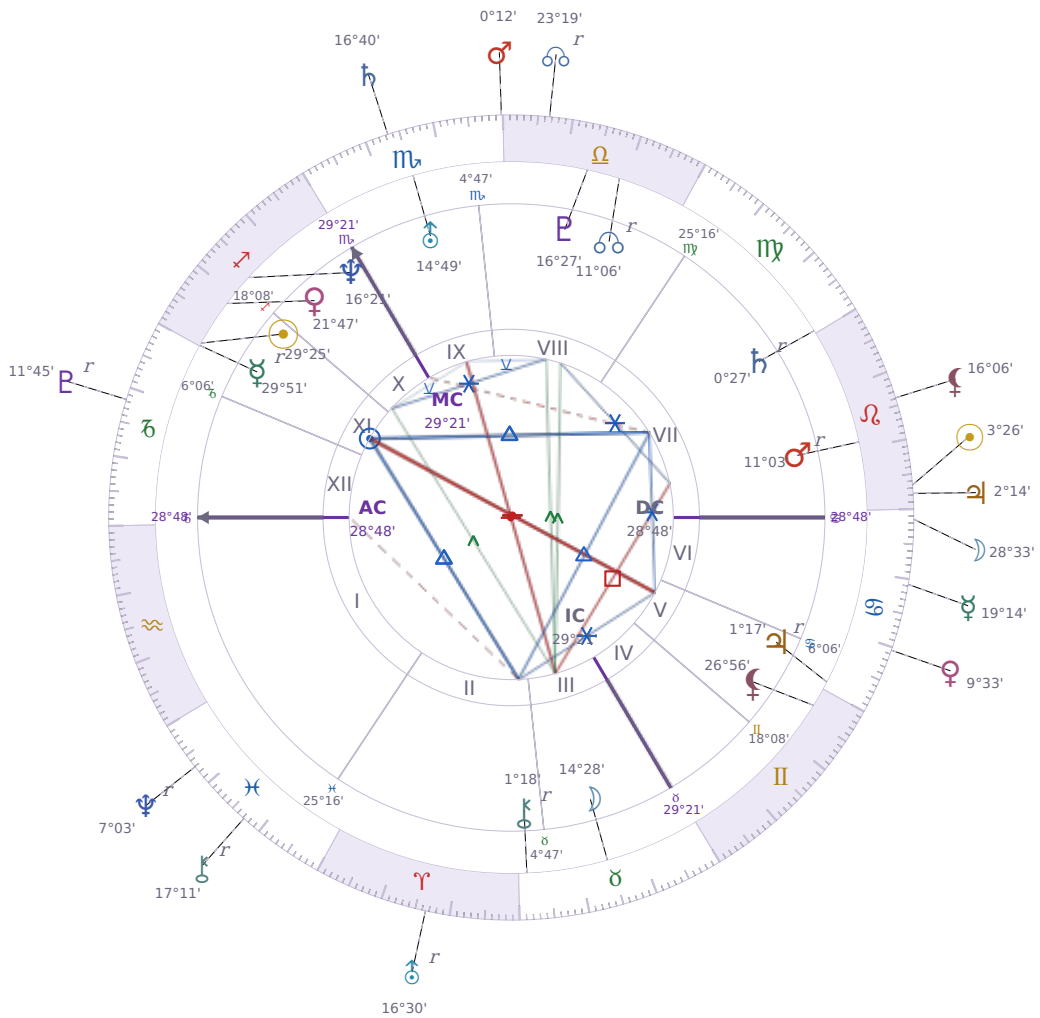

DAILY HOROSCOPE

Emmanuel Macron

President of France since 2017

♊ Sagittarius December 21, 1977 10:40 Amiens

Saturday, 26 July 2014

TRANSITS FOR TODAY

☉ Sun	in ♌ Leo	3°26'10"
☾ Moon	in ♋ Cancer	28°33'17"
☿ Mercury	in ♋ Cancer	19°14'27"
♀ Venus	in ♋ Cancer	9°33'34"
♂ Mars	in ♏ Scorpio	0°12'32"
♃ Jupiter	in ♌ Leo	2°14'10"
♄ Saturn	in ♏ Scorpio	16°40'12"

♅ Uranus	in ♈ Aries Rx	16°30'02"
♆ Neptune	in ♓ Pisces Rx	7°03'12"
♇ Pluto	in ♐ Capricorn Rx	11°45'08"
♁ Chiron	in ♓ Pisces Rx	17°11'27"
♁ NNode	in ♎ Libra Rx	23°19'58"
♁ Lilith	in ♌ Leo	16°06'17"

NATAL PLANETS

KEY TRANSIT FACTORS

♅ Uranus ☾ Opposition ♇ natal Pluto

You're running into situations where you feel your control slipping away, and it makes you uncomfortable. **You push harder to regain power** in exactly the areas where you have the least influence, which only creates more conflict with others. Over the coming weeks, you'll need to notice when you're fighting to keep things the same instead of accepting what you cannot change.

Saturday · ♄ Saturn

Colors: Violet

Stone: Obsidian

Number: 8