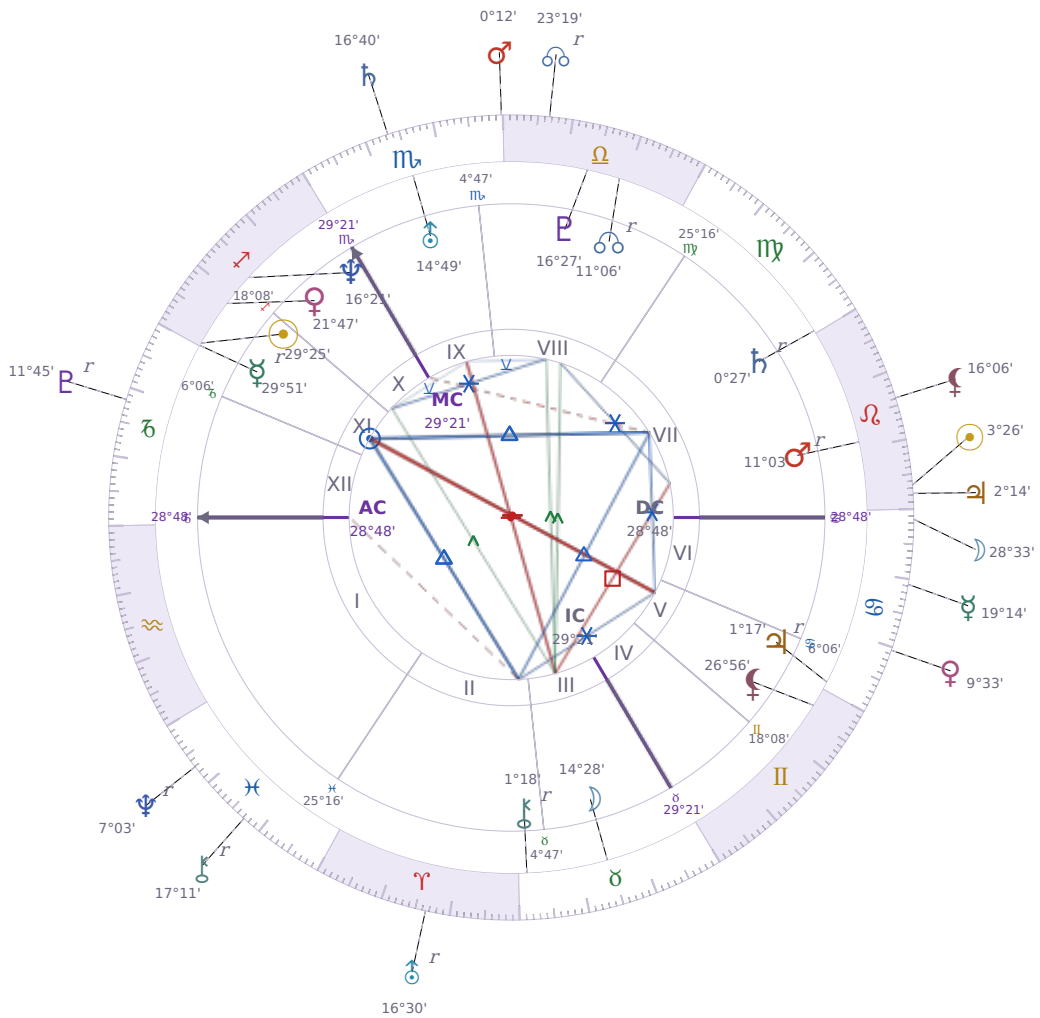

DAILY HOROSCOPE

Emmanuel Macron

President of France since 2017

♊ Sagittarius December 21, 1977 10:40 Amiens

Saturday, 26 July 2014

TRANSITS FOR TODAY

☉ Sun	in ♌ Leo	3°26'10"
☾ Moon	in ♋ Cancer	28°33'17"
☿ Mercury	in ♋ Cancer	19°14'27"
♀ Venus	in ♋ Cancer	9°33'34"
♂ Mars	in ♏ Scorpio	0°12'32"
♃ Jupiter	in ♌ Leo	2°14'10"
♄ Saturn	in ♏ Scorpio	16°40'12"

♅ Uranus	in ♈ Aries Rx	16°30'02"
♆ Neptune	in ♓ Pisces Rx	7°03'12"
♇ Pluto	in ♑ Capricorn Rx	11°45'08"
♁ Chiron	in ♓ Pisces Rx	17°11'27"
♁ NNode	in ♎ Libra Rx	23°19'58"
♁ Lilith	in ♌ Leo	16°06'17"

NATAL PLANETS

KEY TRANSIT FACTORS

♅ Uranus ☾ Opposition ♇ natal Pluto

You're running into situations where you feel your control slipping away, and it makes you uncomfortable. **You push harder to regain power** in exactly the areas where you have the least influence, which only creates more conflict with others. Over the coming weeks, you'll need to notice when you're fighting to keep things the same instead of accepting what you cannot change.

Saturday · ♄ Saturn

Colors: Violet

Stone: Obsidian

Number: 8