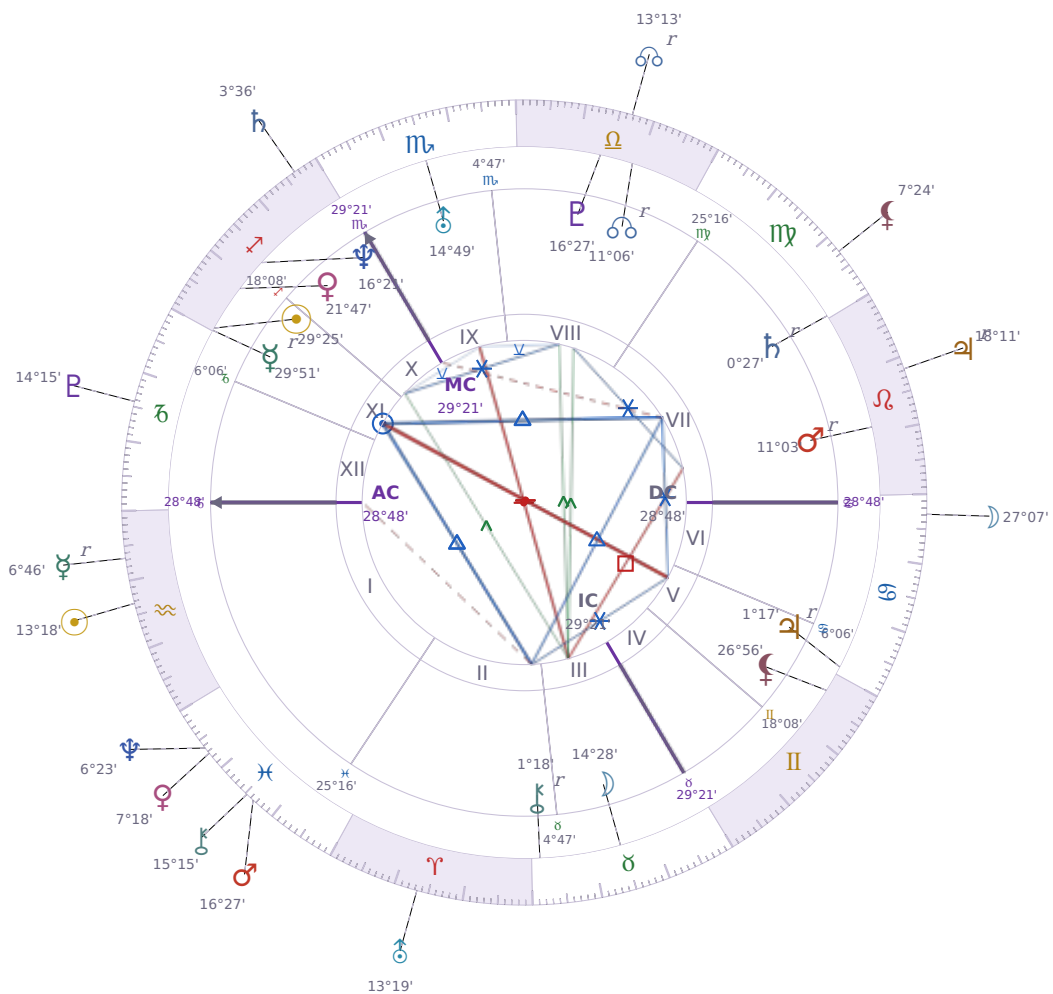

DAILY HOROSCOPE

Emmanuel Macron

President of France since 2017

♐ Sagittarius December 21, 1977 10:40 Amiens

Monday, 2 February 2015

TRANSITS FOR TODAY

☉ Sun	in ♒ Aquarius	13°18'39"
☾ Moon	in ♋ Cancer	27°07'35"
☿ Mercury	in ♒ Aquarius Rx	6°46'03"
♀ Venus	in ♋ Pisces	7°18'36"
♂ Mars	in ♋ Pisces	16°27'10"
♃ Jupiter	in ♌ Leo Rx	18°11'56"
♄ Saturn	in ♐ Sagittarius	3°36'05"

♅ Uranus	in ♈ Aries	13°19'51"
♆ Neptune	in ♋ Pisces	6°23'02"
♇ Pluto	in ♏ Capricorn	14°15'52"
♁ Chiron	in ♋ Pisces	15°15'31"
♁ NNode	in ♎ Libra Rx	13°13'05"
♁ Lilith	in ♍ Virgo	7°24'33"

## KEY TRANSIT FACTORS