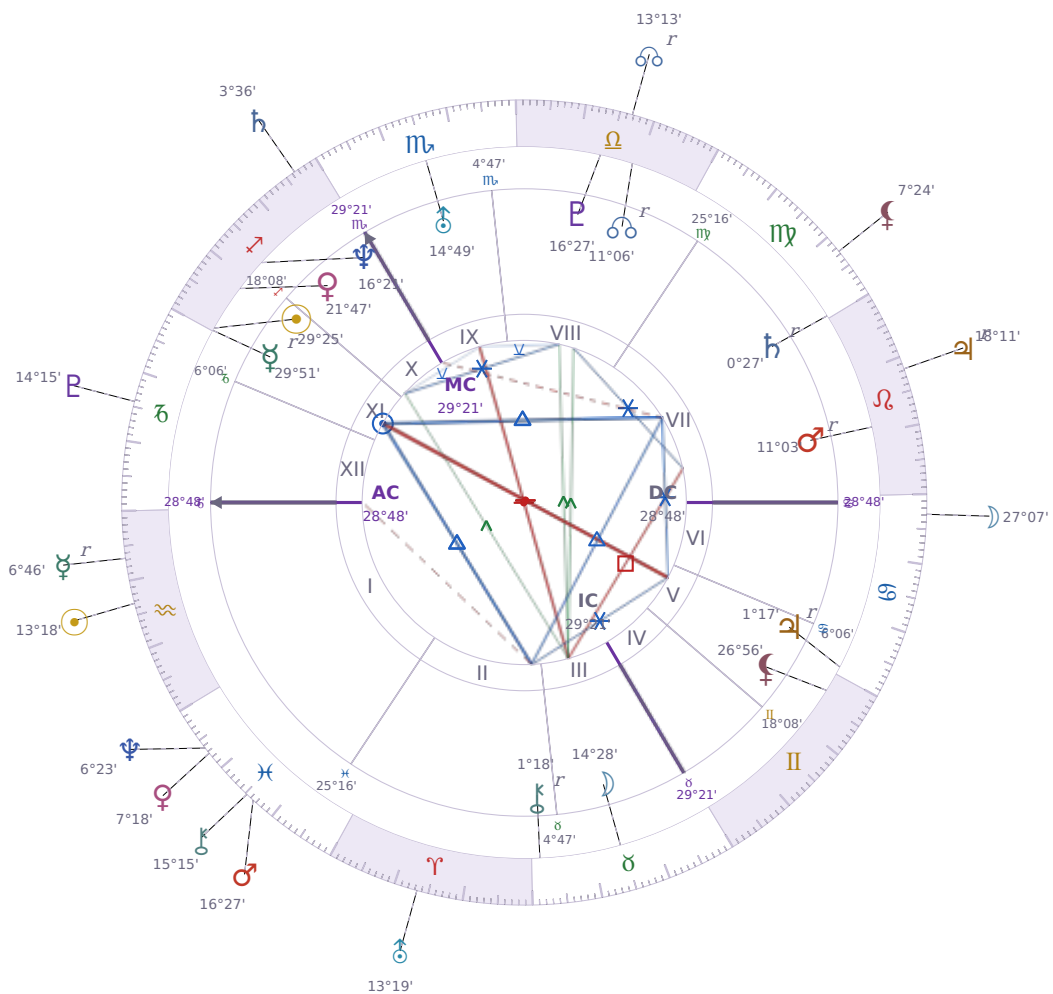

DAILY HOROSCOPE

## Emmanuel Macron

President of France since 2017

♊ Sagittarius December 21, 1977 10:40 Amiens