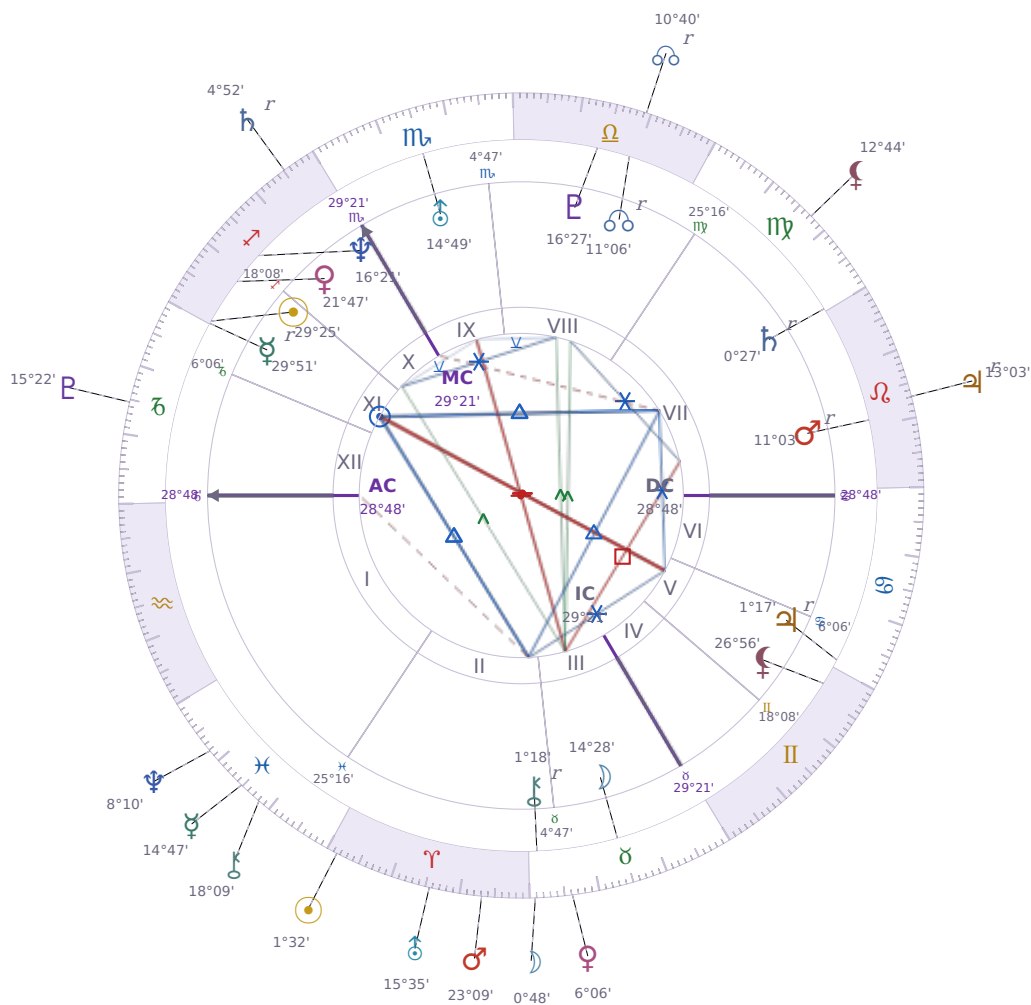

DAILY HOROSCOPE

Emmanuel Macron

President of France since 2017

♊ Sagittarius December 21, 1977 10:40 Amiens

Sunday, 22 March 2015

TRANSITS FOR TODAY

☉ Sun	in ♈ Aries	1°32'31"
☾ Moon	in ♉ Taurus	0°48'43"
☿ Mercury	in ♊ Pisces	14°47'22"
♀ Venus	in ♉ Taurus	6°06'33"
♂ Mars	in ♈ Aries	23°09'27"
♃ Jupiter	in ♌ Leo Rx	13°03'22"
♄ Saturn	in ♐ Sagittarius Rx	4°52'39"

♅ Uranus	in ♈ Aries	15°35'56"
♆ Neptune	in ♓ Pisces	8°10'04"
♇ Pluto	in ♏ Capricorn	15°22'41"
♁ Chiron	in ♓ Pisces	18°09'06"
♊ NNode	in ♎ Libra Rx	10°40'32"
♁ Lilith	in ♍ Virgo	12°44'31"

NATAL PLANETS

☉ Sun	in ♐ Sagittarius	29°25'05"	XI
☾ Moon	in ♉ Taurus	14°28'55"	III
☿ Mercury	in ♐ Sagittarius	29°51'52"	XI Rx
♀ Venus	in ♐ Sagittarius	21°47'46"	XI
♂ Mars	in ♌ Leo	11°03'34"	VII Rx
♃ Jupiter	in ♋ Cancer	1°17'35"	V Rx
♄ Saturn	in ♍ Virgo	0°27'25"	VII Rx
♅ Uranus	in ♏ Scorpio	14°49'33"	IX
♆ Neptune	in ♐ Sagittarius	16°21'30"	X
♇ Pluto	in ♎ Libra	16°27'10"	VIII
♁ Chiron	in ♉ Taurus	1°18'59"	II Rx
♊ North Node	in ♎ Libra	11°07'00"	VIII Rx
♁ Lilith	in ♊ Gemini	26°56'07"	V

KEY TRANSIT FACTORS

♊ NNode * Sextile ♂ natal Mars ★

You find yourself **taking action on things that matter to you without overthinking**, and people respond well to your straightforward confidence. Over the coming weeks, opportunities show up because you're willing to put yourself forward instead of holding back. Your practical energy right now is contagious, and you're likely to accomplish more by simply doing rather than planning.

★ = natal resonance — this transit echoes your birth chart, amplifying its influence

LUNAR DAY

Moon in ♉ Taurus · Day 3 / 30 · New Moon

The pace slows considerably during this transit as comfort and familiar surroundings take priority over efficiency. Resistance to change hardens, and any disruption to routine tends to provoke stubborn pushback.