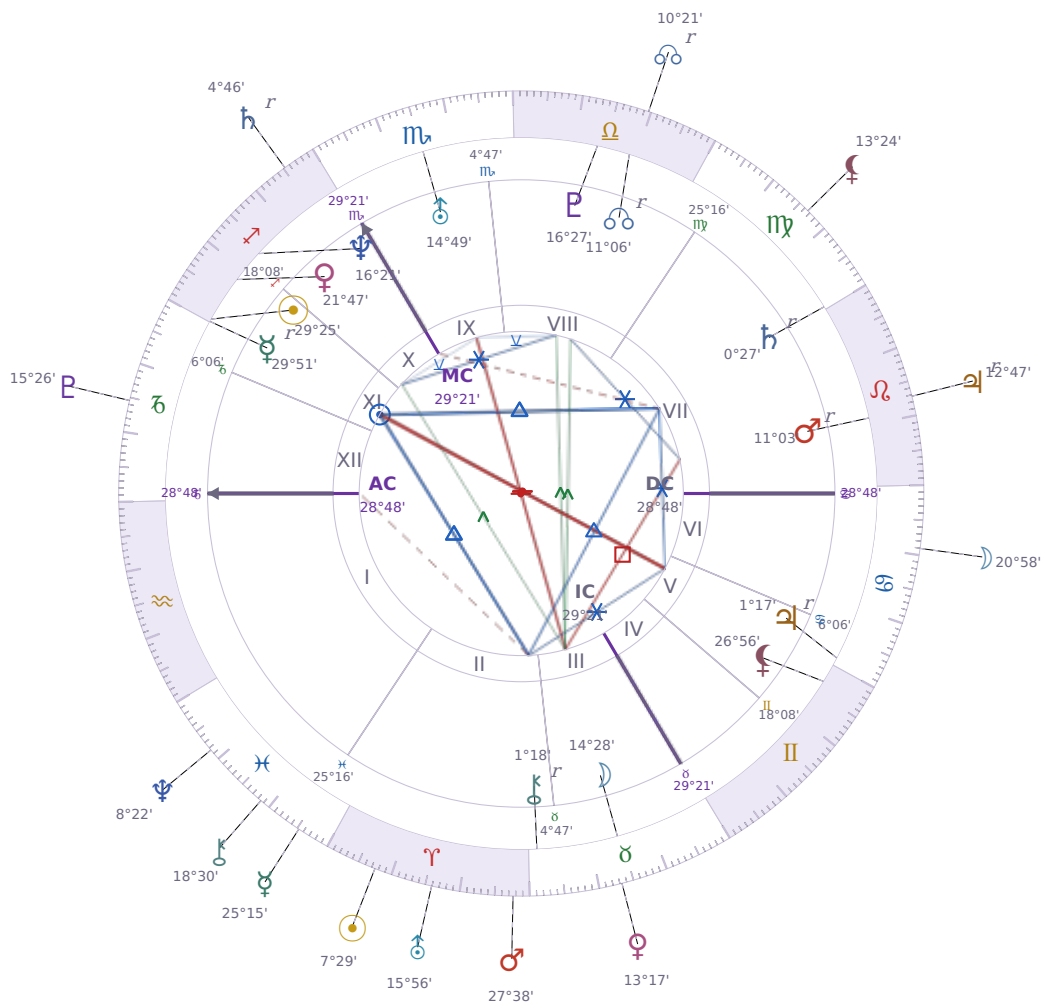

DAILY HOROSCOPE

Emmanuel Macron

President of France since 2017

♊ Sagittarius December 21, 1977 10:40 Amiens

Saturday, 28 March 2015

TRANSITS FOR TODAY

☉ Sun	in ♈ Aries	7°29'21"
☾ Moon	in ♋ Cancer	20°58'14"
☿ Mercury	in ♊ Pisces	25°15'58"
♀ Venus	in ♉ Taurus	13°17'29"
♂ Mars	in ♈ Aries	27°38'06"
♃ Jupiter	in ♌ Leo Rx	12°47'18"
♄ Saturn	in ♐ Sagittarius Rx	4°46'06"

♅ Uranus	in ♈ Aries	15°56'13"
♆ Neptune	in ♋ Pisces	8°22'37"
♇ Pluto	in ♏ Capricorn	15°26'49"
♁ Chiron	in ♋ Pisces	18°30'44"
♊ NNode	in ♎ Libra Rx	10°21'28"
♁ Lilith	in ♍ Virgo	13°24'29"

NATAL PLANETS

☉ Sun	in ♐ Sagittarius	29°25'05"	XI
☾ Moon	in ♉ Taurus	14°28'55"	III
☿ Mercury	in ♐ Sagittarius	29°51'52"	XI Rx
♀ Venus	in ♐ Sagittarius	21°47'46"	XI
♂ Mars	in ♌ Leo	11°03'34"	VII Rx
♃ Jupiter	in ♋ Cancer	1°17'35"	V Rx
♄ Saturn	in ♍ Virgo	0°27'25"	VII Rx
♅ Uranus	in ♏ Scorpio	14°49'33"	IX
♆ Neptune	in ♐ Sagittarius	16°21'30"	X
♇ Pluto	in ♎ Libra	16°27'10"	VIII
♁ Chiron	in ♉ Taurus	1°18'59"	II Rx
♊ North Node	in ♎ Libra	11°07'00"	VIII Rx
♁ Lilith	in ♊ Gemini	26°56'07"	V

KEY TRANSIT FACTORS

♊ NNode * Sextile ♂ natal Mars ★

You find yourself **taking action on things that matter to you without overthinking**, and people respond well to your straightforward confidence. Over the coming weeks, opportunities show up because you're willing to put yourself forward instead of holding back. Your practical energy right now is contagious, and you're likely to accomplish more by simply doing rather than planning.

Saturday · ♄ Saturn

Colors: Violet

Stone: Obsidian

Number: 8