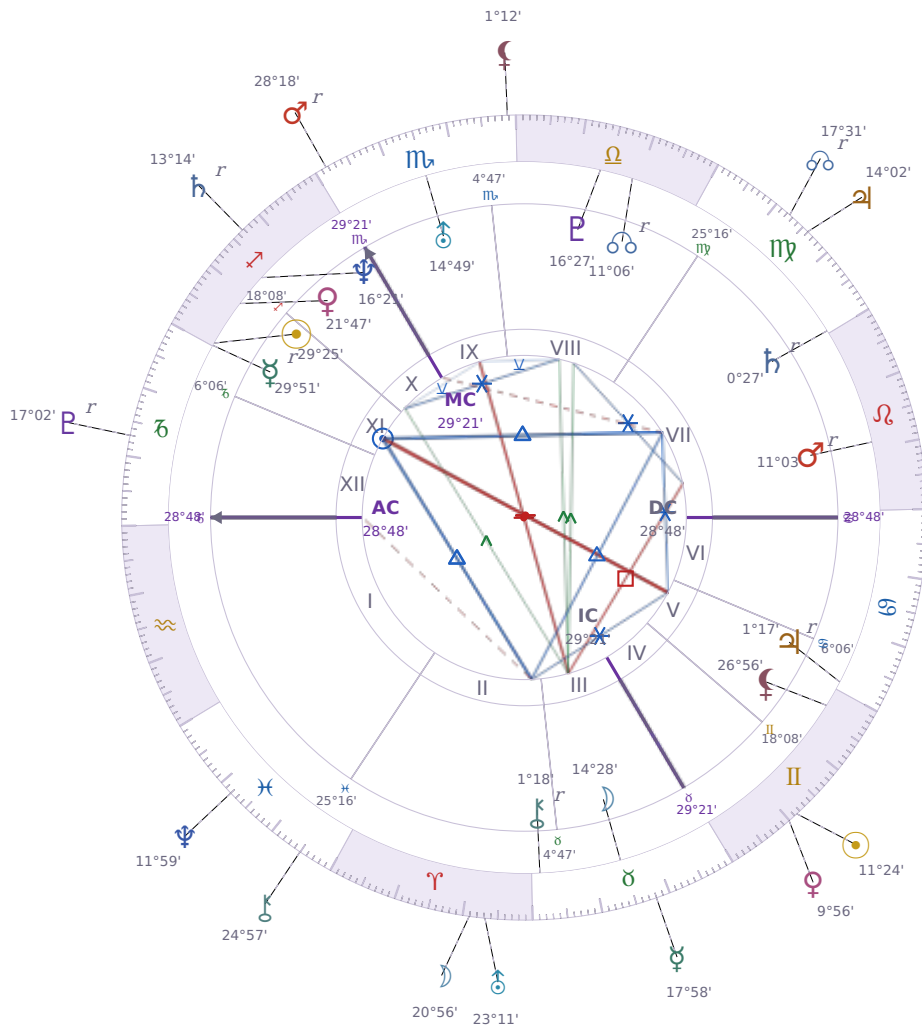

DAILY HOROSCOPE

## Emmanuel Macron

President of France since 2017

♊ Sagittarius December 21, 1977 10:40 Amiens

Wednesday, 1 June 2016