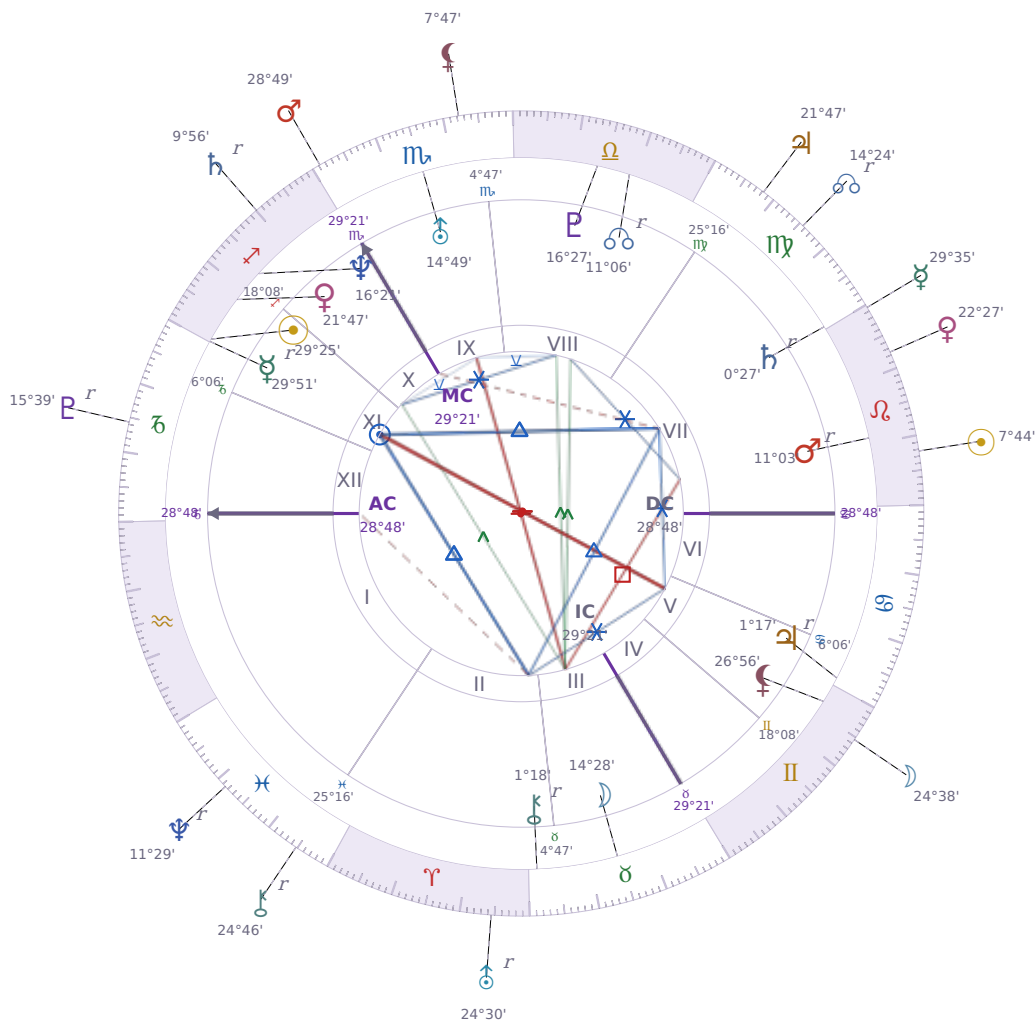

DAILY HOROSCOPE

Emmanuel Macron

President of France since 2017

♊ Sagittarius December 21, 1977 10:40 Amiens

Saturday, 30 July 2016

TRANSITS FOR TODAY

☉ Sun	in ♌ Leo	7°44'35"
☾ Moon	in ♊ Gemini	24°38'23"
☿ Mercury	in ♌ Leo	29°35'33"
♀ Venus	in ♌ Leo	22°27'00"
♂ Mars	in ♏ Scorpio	28°49'19"
♃ Jupiter	in ♍ Virgo	21°47'51"
♄ Saturn	in ♐ Sagittarius Rx	9°56'05"

♅ Uranus	in ♈ Aries Rx	24°30'27"
♆ Neptune	in ♋ Pisces Rx	11°29'55"
♇ Pluto	in ♏ Capricorn Rx	15°39'59"
♁ Chiron	in ♋ Pisces Rx	24°46'51"
♁ NNode	in ♍ Virgo Rx	14°24'31"
♁ Lilith	in ♏ Scorpio	7°47'23"