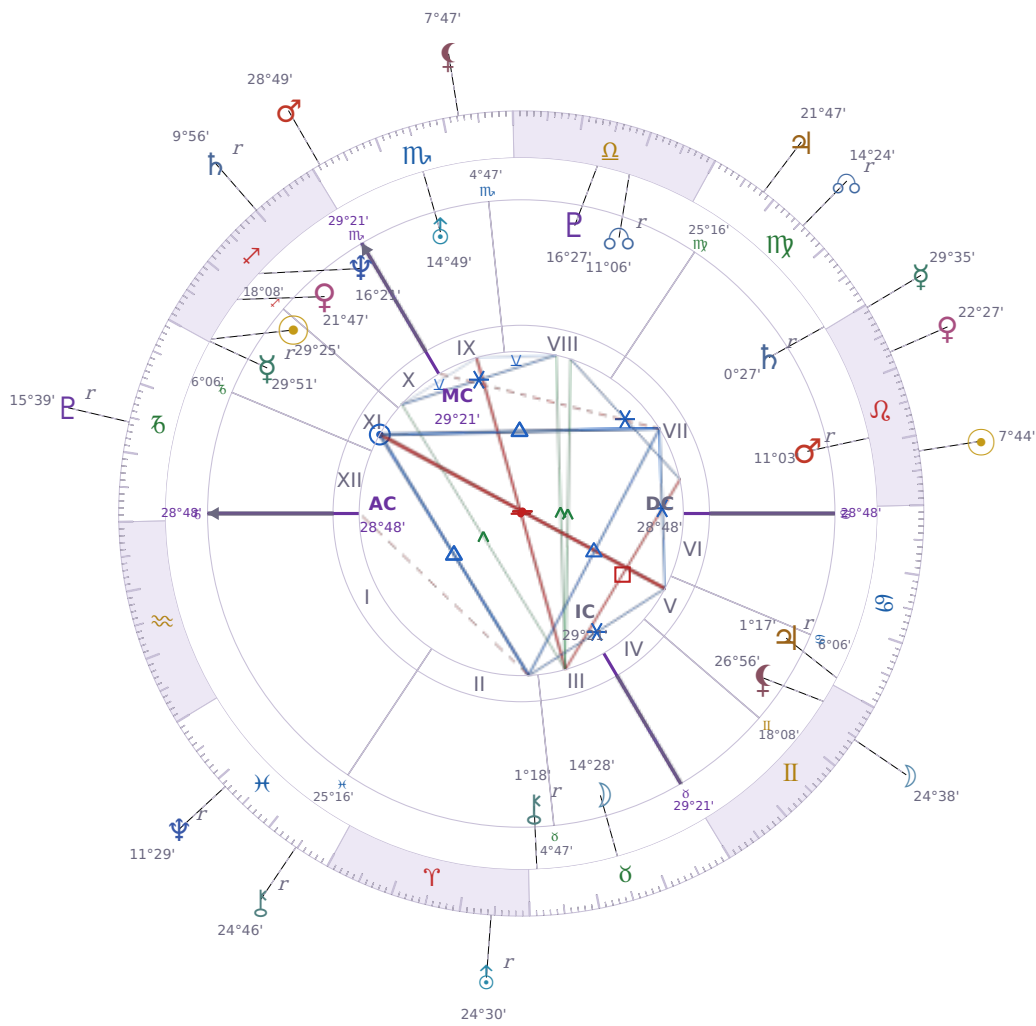

DAILY HOROSCOPE

Emmanuel Macron

President of France since 2017

♊ Sagittarius December 21, 1977 10:40 Amiens

Saturday, 30 July 2016

TRANSITS FOR TODAY

☉ Sun	in ♌ Leo	7°44'35"
☾ Moon	in ♊ Gemini	24°38'23"
☿ Mercury	in ♌ Leo	29°35'33"
♀ Venus	in ♌ Leo	22°27'00"
♂ Mars	in ♏ Scorpio	28°49'19"
♃ Jupiter	in ♍ Virgo	21°47'51"
♄ Saturn	in ♐ Sagittarius Rx	9°56'05"

♅ Uranus	in ♈ Aries Rx	24°30'27"
♆ Neptune	in ♓ Pisces Rx	11°29'55"
♇ Pluto	in ♏ Capricorn Rx	15°39'59"
♄ Chiron	in ♓ Pisces Rx	24°46'51"
♁ NNode	in ♍ Virgo Rx	14°24'31"
♁ Lilith	in ♏ Scorpio	7°47'23"