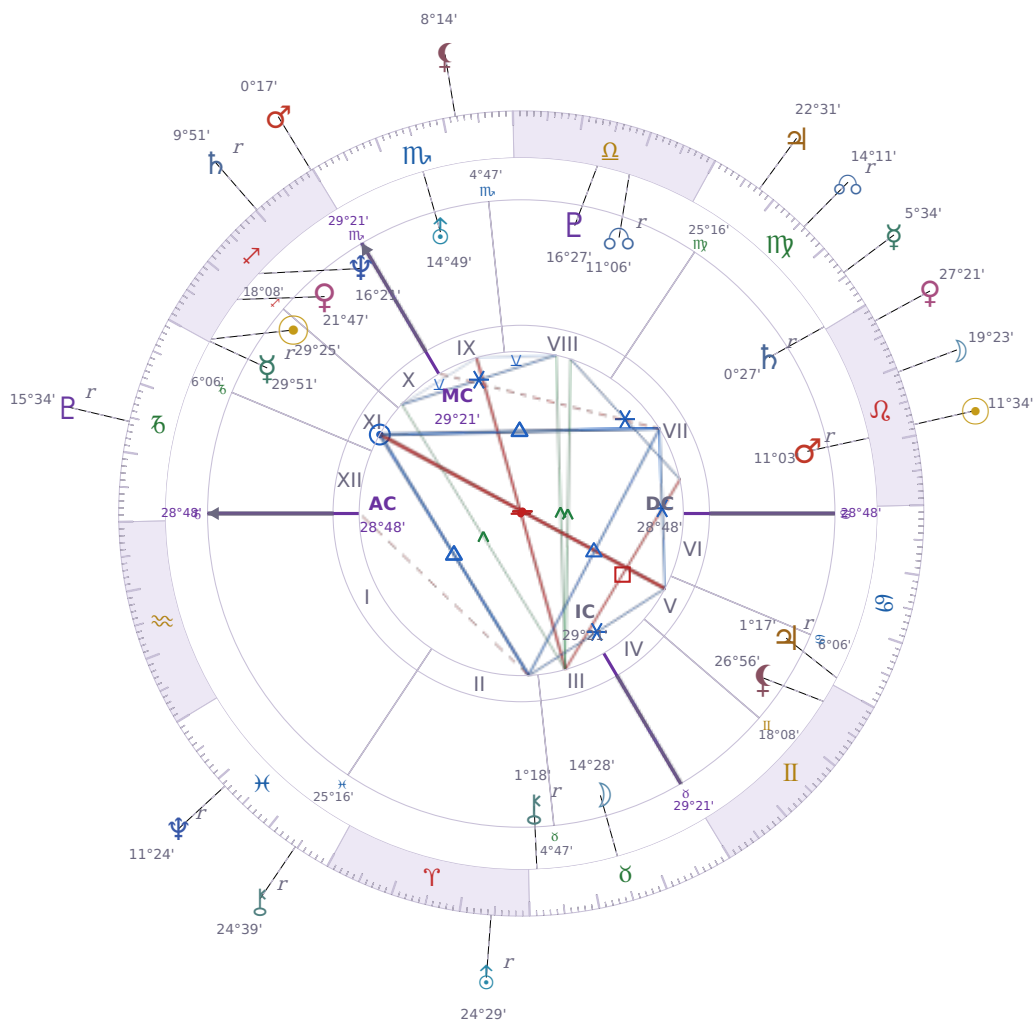

DAILY HOROSCOPE

Emmanuel Macron

President of France since 2017

♐ Sagittarius December 21, 1977 10:40 Amiens

Wednesday, 3 August 2016

TRANSITS FOR TODAY

☉ Sun	in ♌ Leo	11°34'18"
☾ Moon	in ♌ Leo	19°23'03"
☿ Mercury	in ♍ Virgo	5°34'31"
♀ Venus	in ♌ Leo	27°21'58"
♂ Mars	in ♐ Sagittarius	0°17'16"
♃ Jupiter	in ♍ Virgo	22°31'58"
♄ Saturn	in ♐ Sagittarius Rx	9°51'31"

♅ Uranus	in ♈ Aries Rx	24°29'56"
♆ Neptune	in ♋ Pisces Rx	11°24'35"
♇ Pluto	in ♏ Capricorn Rx	15°34'41"
♁ Chiron	in ♋ Pisces Rx	24°39'55"
♊ NNode	in ♍ Virgo Rx	14°11'48"
♁ Lilith	in ♏ Scorpio	8°14'10"