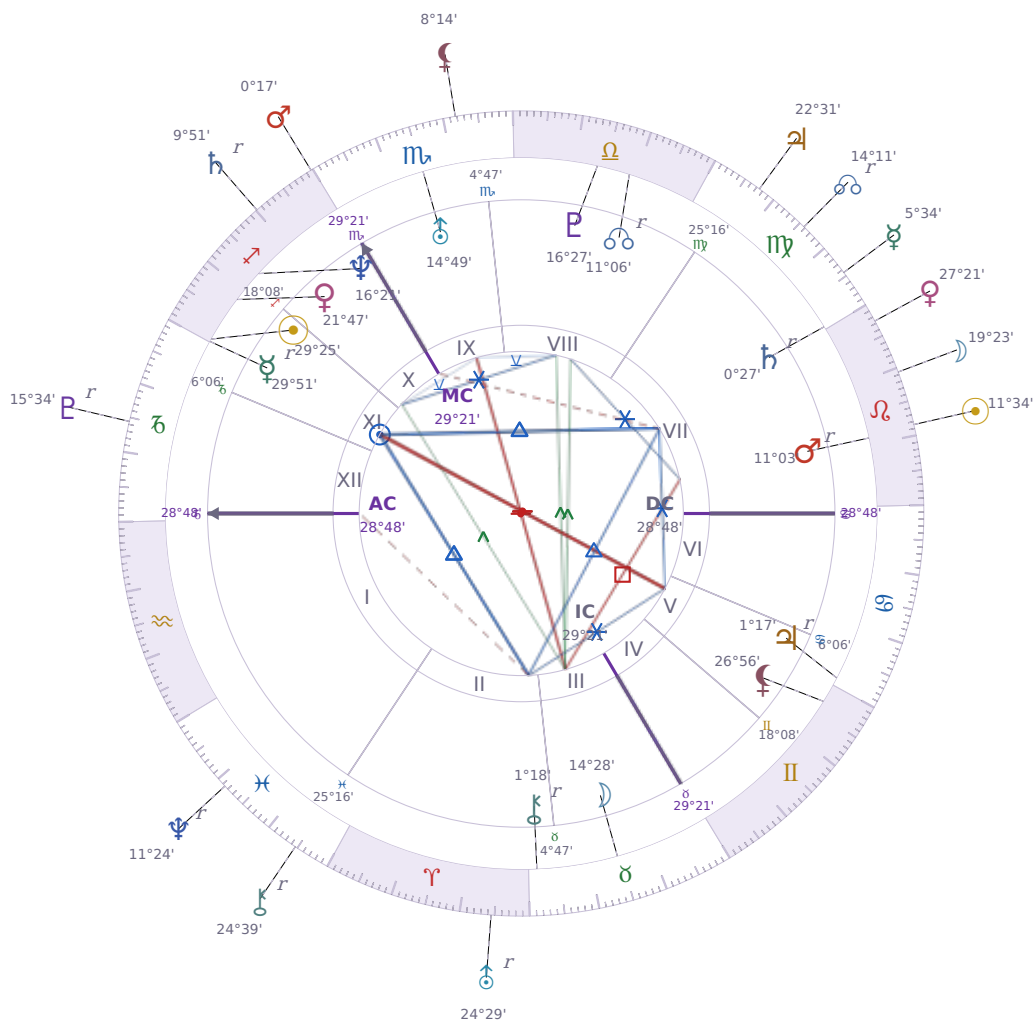

DAILY HOROSCOPE

Emmanuel Macron

President of France since 2017

♐ Sagittarius December 21, 1977 10:40 Amiens

Wednesday, 3 August 2016

TRANSITS FOR TODAY

☉ Sun	in ♌ Leo	11°34'18"
☾ Moon	in ♌ Leo	19°23'03"
☿ Mercury	in ♍ Virgo	5°34'31"
♀ Venus	in ♌ Leo	27°21'58"
♂ Mars	in ♐ Sagittarius	0°17'16"
♃ Jupiter	in ♍ Virgo	22°31'58"
♄ Saturn	in ♐ Sagittarius Rx	9°51'31"

♅ Uranus	in ♈ Aries Rx	24°29'56"
♆ Neptune	in ♋ Pisces Rx	11°24'35"
♇ Pluto	in ♏ Capricorn Rx	15°34'41"
♁ Chiron	in ♋ Pisces Rx	24°39'55"
♁ NNode	in ♍ Virgo Rx	14°11'48"
♁ Lilith	in ♏ Scorpio	8°14'10"