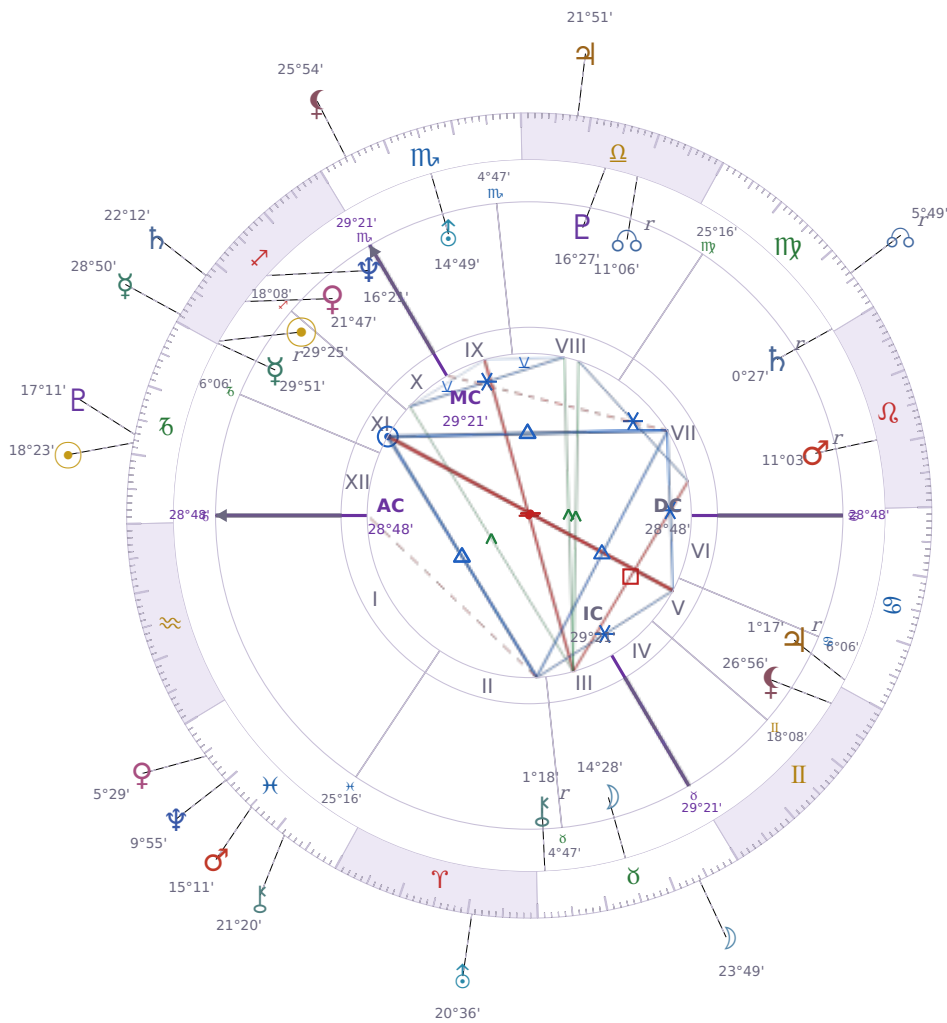

DAILY HOROSCOPE

Emmanuel Macron

President of France since 2017

♊ Sagittarius December 21, 1977 10:40 Amiens

Sunday, 8 January 2017

TRANSITS FOR TODAY

☉ Sun	in ♐ Capricorn	18°24'00"
☾ Moon	in ♉ Taurus	23°49'56"
☿ Mercury	in ♊ Sagittarius	28°50'58"
♀ Venus	in ♋ Pisces	5°29'14"
♂ Mars	in ♋ Pisces	15°11'05"
♃ Jupiter	in ♎ Libra	21°51'55"
♄ Saturn	in ♊ Sagittarius	22°12'39"

♅ Uranus	in ♈ Aries	20°36'06"
♆ Neptune	in ♋ Pisces	9°55'06"
♇ Pluto	in ♏ Capricorn	17°11'59"
♄ Chiron	in ♋ Pisces	21°20'02"
♁ NNode	in ♍ Virgo Rx	5°49'45"
♁ Lilith	in ♏ Scorpio	25°54'28"

NATAL PLANETS