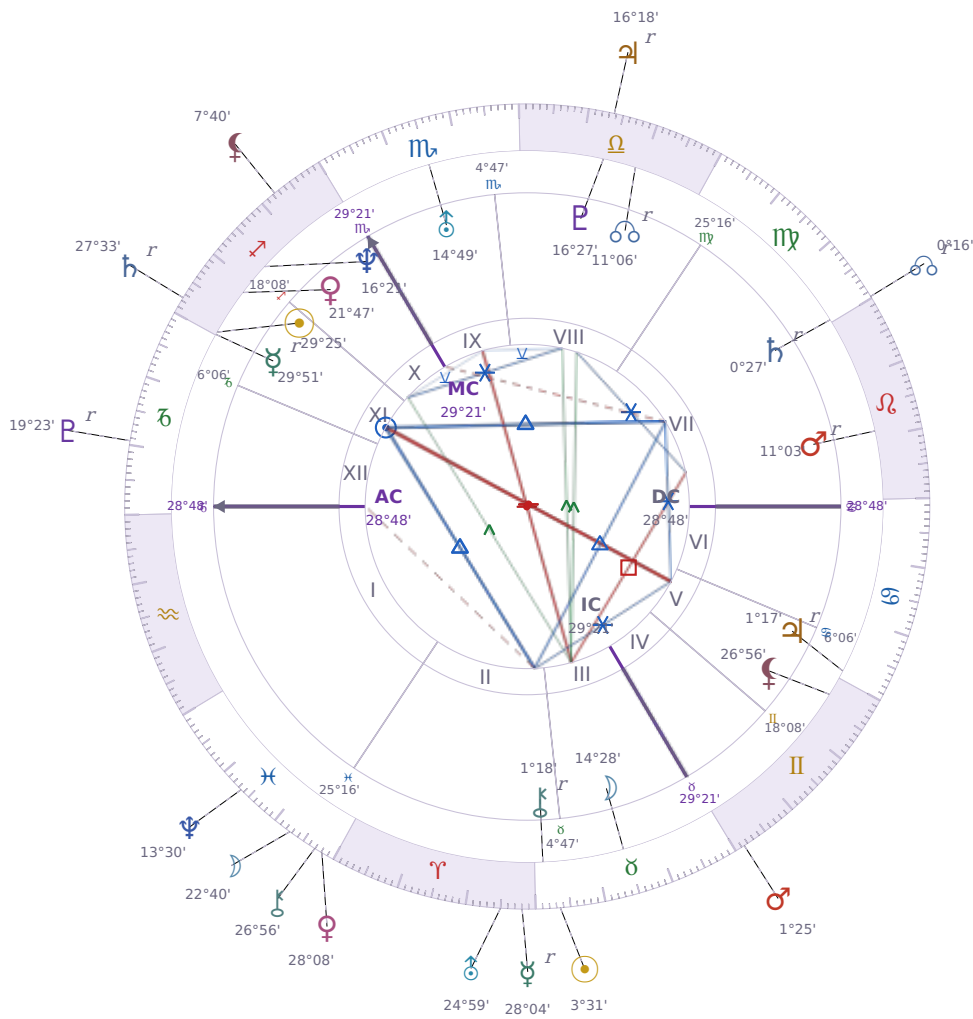

DAILY HOROSCOPE

## Emmanuel Macron

President of France since 2017

♊ Sagittarius December 21, 1977 10:40 Amiens

Sunday, 23 April 2017

### TRANSITS FOR TODAY

☉ Sun	in ♉ Taurus	3°31'08"
☾ Moon	in ♓ Pisces	22°40'16"
☿ Mercury	in ♈ Aries Rx	28°04'48"
♀ Venus	in ♓ Pisces	28°08'03"
♂ Mars	in ♊ Gemini	1°25'32"
♃ Jupiter	in ♎ Libra Rx	16°18'11"
♄ Saturn	in ♏ Sagittarius Rx	27°33'10"