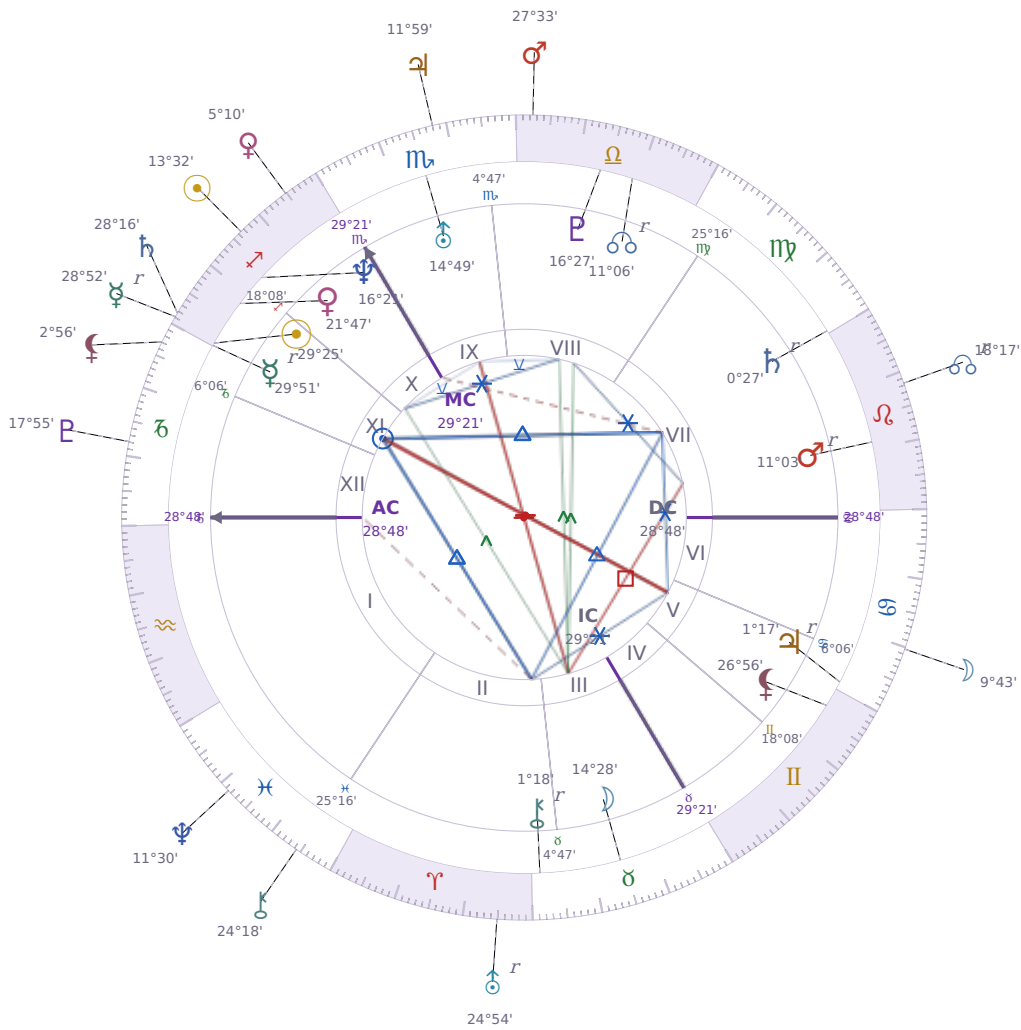

DAILY HOROSCOPE

Emmanuel Macron

President of France since 2017

♏ Sagittarius December 21, 1977 10:40 Amiens

Tuesday, 5 December 2017

TRANSITS FOR TODAY

☉ Sun	in ♏ Sagittarius	13°32'22"
☾ Moon	in ♋ Cancer	9°43'44"
☿ Mercury	in ♏ Sagittarius Rx	28°52'56"
♀ Venus	in ♏ Sagittarius	5°10'29"
♂ Mars	in ♎ Libra	27°33'56"
♃ Jupiter	in ♏ Scorpio	11°59'03"
♄ Saturn	in ♏ Sagittarius	28°16'41"

♅ Uranus	in ♈ Aries Rx	24°54'07"
♆ Neptune	in ♓ Pisces	11°30'48"
♇ Pluto	in ♑ Capricorn	17°55'54"
♁ Chiron	in ♓ Pisces	24°19'00"
♋ NNode	in ♌ Leo Rx	18°18'00"
♁ Lilith	in ♑ Capricorn	2°56'08"

NATAL PLANETS