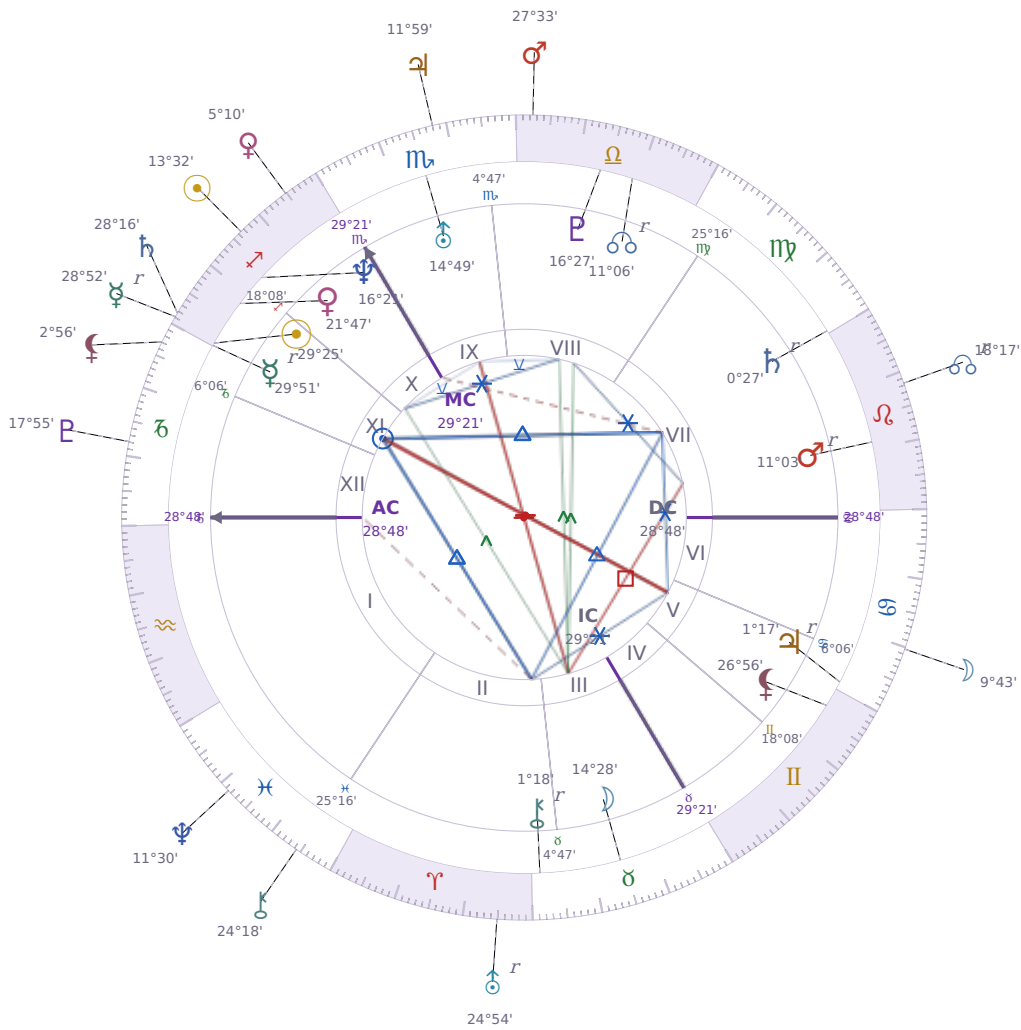

DAILY HOROSCOPE

Emmanuel Macron

President of France since 2017

♐ Sagittarius December 21, 1977 10:40 Amiens

Tuesday, 5 December 2017

TRANSITS FOR TODAY

☉ Sun	in ♐ Sagittarius	13°32'22"
☾ Moon	in ♋ Cancer	9°43'44"
☿ Mercury	in ♐ Sagittarius Rx	28°52'56"
♀ Venus	in ♐ Sagittarius	5°10'29"
♂ Mars	in ♎ Libra	27°33'56"
♃ Jupiter	in ♏ Scorpio	11°59'03"
♄ Saturn	in ♐ Sagittarius	28°16'41"

♅ Uranus	in ♈ Aries Rx	24°54'07"
♆ Neptune	in ♓ Pisces	11°30'48"
♇ Pluto	in ♐ Capricorn	17°55'54"
♁ Chiron	in ♓ Pisces	24°19'00"
♋ NNode	in ♌ Leo Rx	18°18'00"
♁ Lilith	in ♐ Capricorn	2°56'08"

NATAL PLANETS