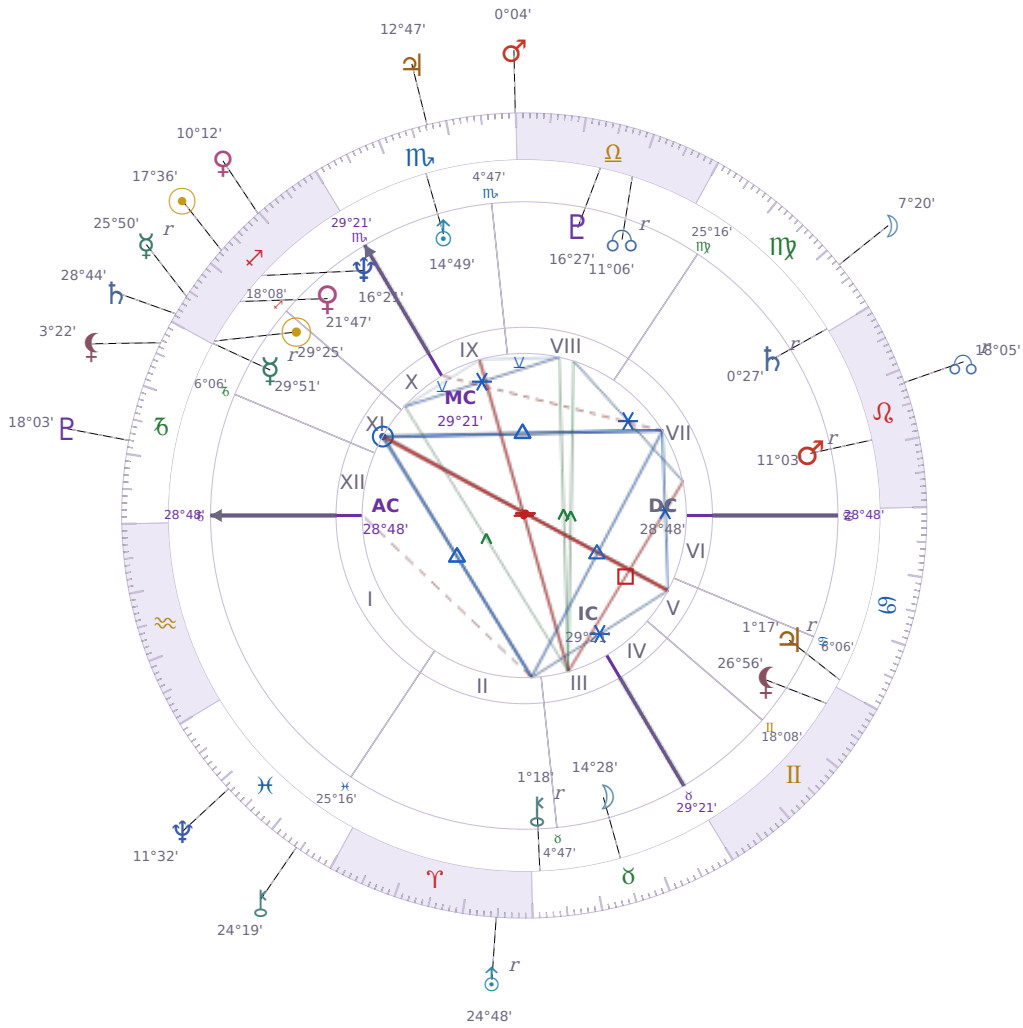

DAILY HOROSCOPE

Emmanuel Macron

President of France since 2017

♐ Sagittarius December 21, 1977 10:40 Amiens

Saturday, 9 December 2017

TRANSITS FOR TODAY

☉ Sun	in ♐ Sagittarius	17°36'01"
☾ Moon	in ♍ Virgo	7°20'12"
☿ Mercury	in ♐ Sagittarius Rx	25°50'25"
♀ Venus	in ♐ Sagittarius	10°12'22"
♂ Mars	in ♏ Scorpio	0°04'44"
♃ Jupiter	in ♏ Scorpio	12°47'01"
♄ Saturn	in ♐ Sagittarius	28°44'32"

♅ Uranus	in ♈ Aries Rx	24°48'59"
♆ Neptune	in ♓ Pisces	11°32'52"
♇ Pluto	in ♏ Capricorn	18°03'03"
♁ Chiron	in ♓ Pisces	24°19'27"
♋ NNode	in ♌ Leo Rx	18°05'17"
♁ Lilith	in ♏ Capricorn	3°22'52"

NATAL PLANETS