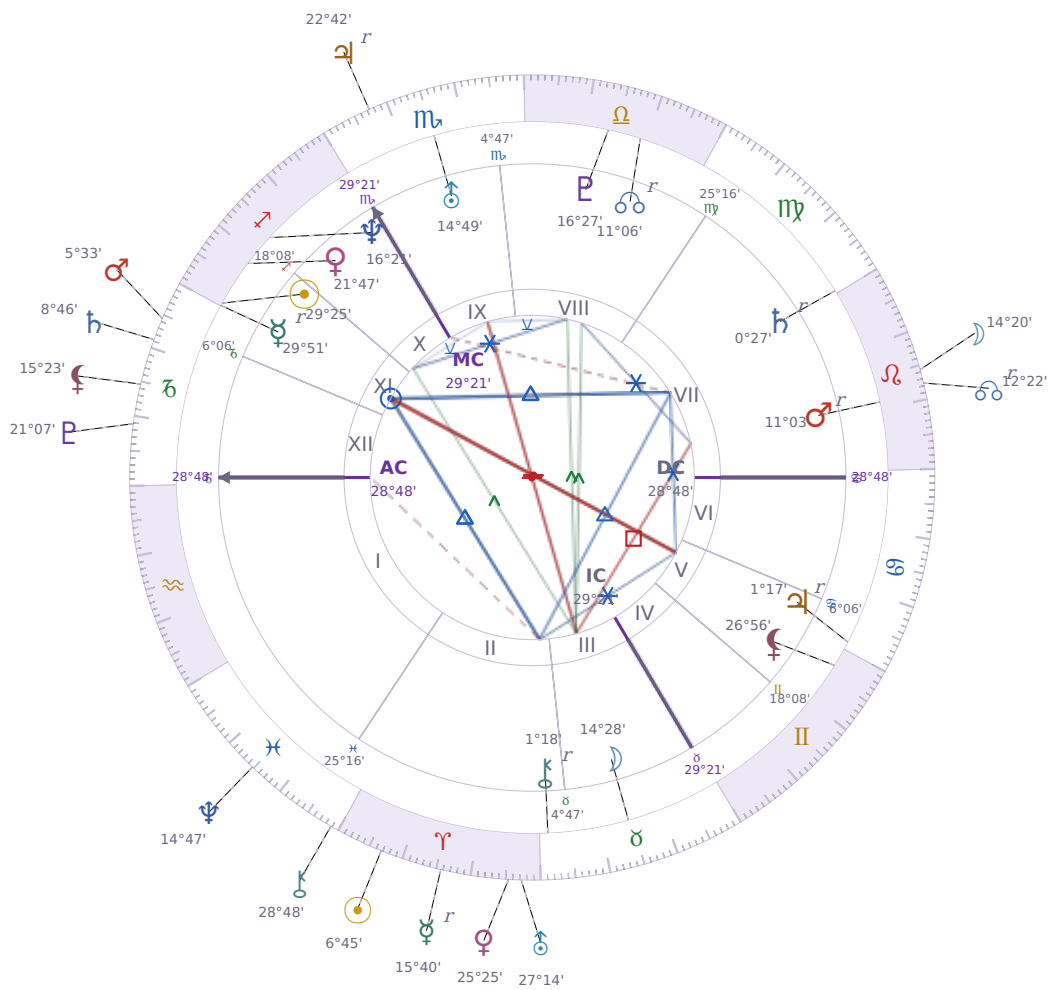

DAILY HOROSCOPE

Emmanuel Macron

President of France since 2017

♊ Sagittarius December 21, 1977 10:40 Amiens

Tuesday, 27 March 2018

TRANSITS FOR TODAY

☉ Sun	in ♈ Aries	6°45'58"
☾ Moon	in ♌ Leo	14°20'53"
☿ Mercury	in ♈ Aries Rx	15°40'14"
♀ Venus	in ♈ Aries	25°25'53"
♂ Mars	in ♐ Capricorn	5°33'01"
♃ Jupiter	in ♏ Scorpio Rx	22°42'03"
♄ Saturn	in ♐ Capricorn	8°46'02"

♅ Uranus	in ♈ Aries	27°14'21"
♆ Neptune	in ♓ Pisces	14°47'12"
♇ Pluto	in ♑ Capricorn	21°07'05"
♁ Chiron	in ♓ Pisces	28°48'30"
♁ NNode	in ♌ Leo <b>Rx</b>	12°22'08"
♁ Lilith	in ♑ Capricorn	15°23'26"

## KEY TRANSIT FACTORS