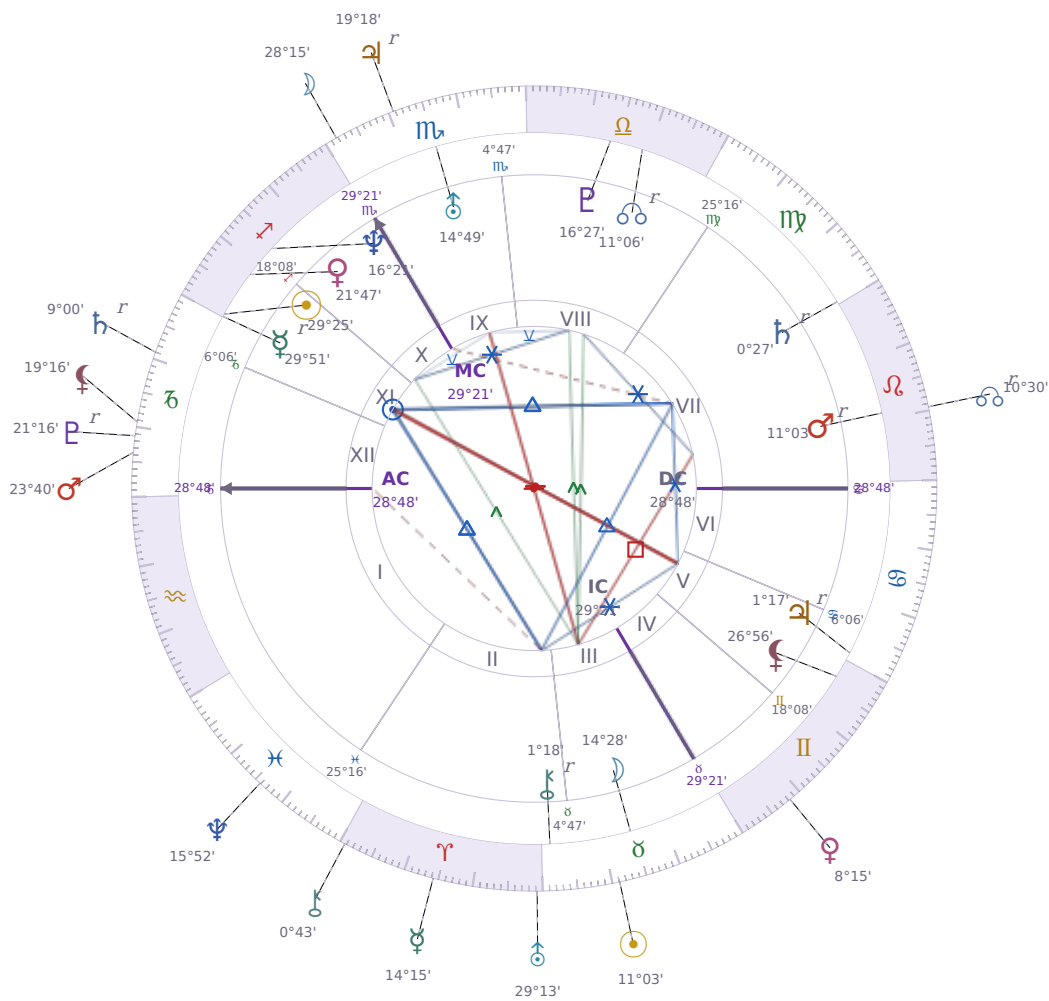

DAILY HOROSCOPE

Emmanuel Macron

President of France since 2017

♊ Sagittarius December 21, 1977 10:40 Amiens

Tuesday, 1 May 2018

TRANSITS FOR TODAY

☉ Sun	in ♉ Taurus	11°03'52"
☾ Moon	in ♏ Scorpio	28°15'40"
☿ Mercury	in ♈ Aries	14°15'41"
♀ Venus	in ♊ Gemini	8°15'46"
♂ Mars	in ♐ Capricorn	23°40'16"
♃ Jupiter	in ♏ Scorpio Rx	19°18'32"
♄ Saturn	in ♐ Capricorn Rx	9°00'10"

♅ Uranus	in ♈ Aries	29°13'18"
♆ Neptune	in ♓ Pisces	15°52'10"
♇ Pluto	in ♑ Capricorn Rx	21°16'04"
♁ Chiron	in ♈ Aries	0°43'43"
♁ NNode	in ♌ Leo Rx	10°30'54"
♁ Lilith	in ♑ Capricorn	19°16'25"

NATAL PLANETS