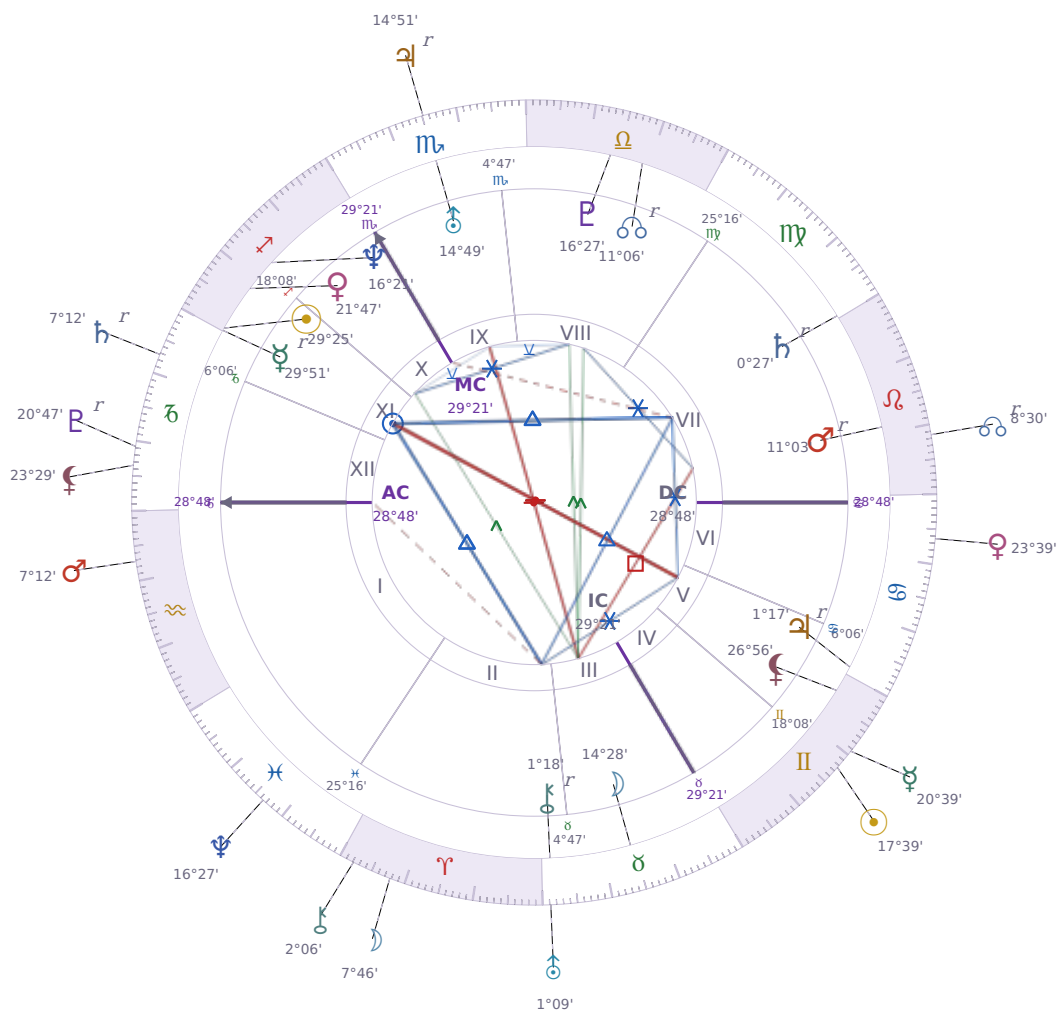

DAILY HOROSCOPE

Emmanuel Macron

President of France since 2017

♊ Sagittarius December 21, 1977 10:40 Amiens

Friday, 8 June 2018

TRANSITS FOR TODAY

☉ Sun	in ♊ Gemini	17°39'08"
☾ Moon	in ♈ Aries	7°46'51"
☿ Mercury	in ♊ Gemini	20°39'10"
♀ Venus	in ♋ Cancer	23°39'40"
♂ Mars	in ♒ Aquarius	7°12'44"
♃ Jupiter	in ♏ Scorpio Rx	14°51'33"
♄ Saturn	in ♑ Capricorn Rx	7°13'00"

♅ Uranus	in ♉ Taurus	1°09'53"
♆ Neptune	in ♋ Pisces	16°27'44"
♇ Pluto	in ♏ Capricorn Rx	20°47'38"
♁ Chiron	in ♈ Aries	2°06'51"
♁ NNode	in ♌ Leo Rx	8°30'11"
♁ Lilith	in ♏ Capricorn	23°29'13"

NATAL PLANETS