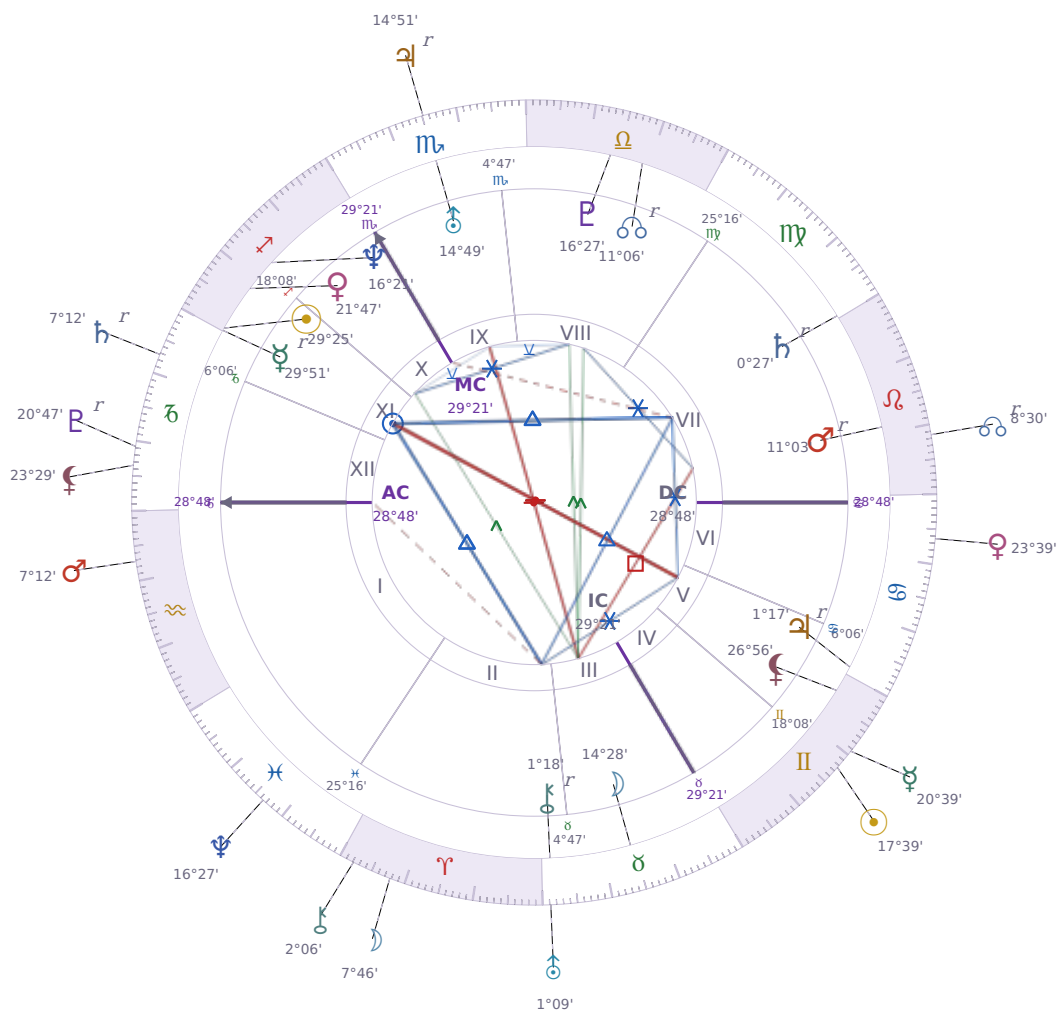

DAILY HOROSCOPE

Emmanuel Macron

President of France since 2017

♊ Sagittarius December 21, 1977 10:40 Amiens

Friday, 8 June 2018

TRANSITS FOR TODAY

☉ Sun	in ♊ Gemini	17°39'08"
☾ Moon	in ♈ Aries	7°46'51"
☿ Mercury	in ♊ Gemini	20°39'10"
♀ Venus	in ♋ Cancer	23°39'40"
♂ Mars	in ♒ Aquarius	7°12'44"
♃ Jupiter	in ♏ Scorpio Rx	14°51'33"
♄ Saturn	in ♑ Capricorn Rx	7°13'00"

♅ Uranus	in ♉ Taurus	1°09'53"
♆ Neptune	in ♋ Pisces	16°27'44"
♇ Pluto	in ♄ Capricorn Rx	20°47'38"
♁ Chiron	in ♈ Aries	2°06'51"
♁ NNode	in ♌ Leo Rx	8°30'11"
♁ Lilith	in ♄ Capricorn	23°29'13"

NATAL PLANETS