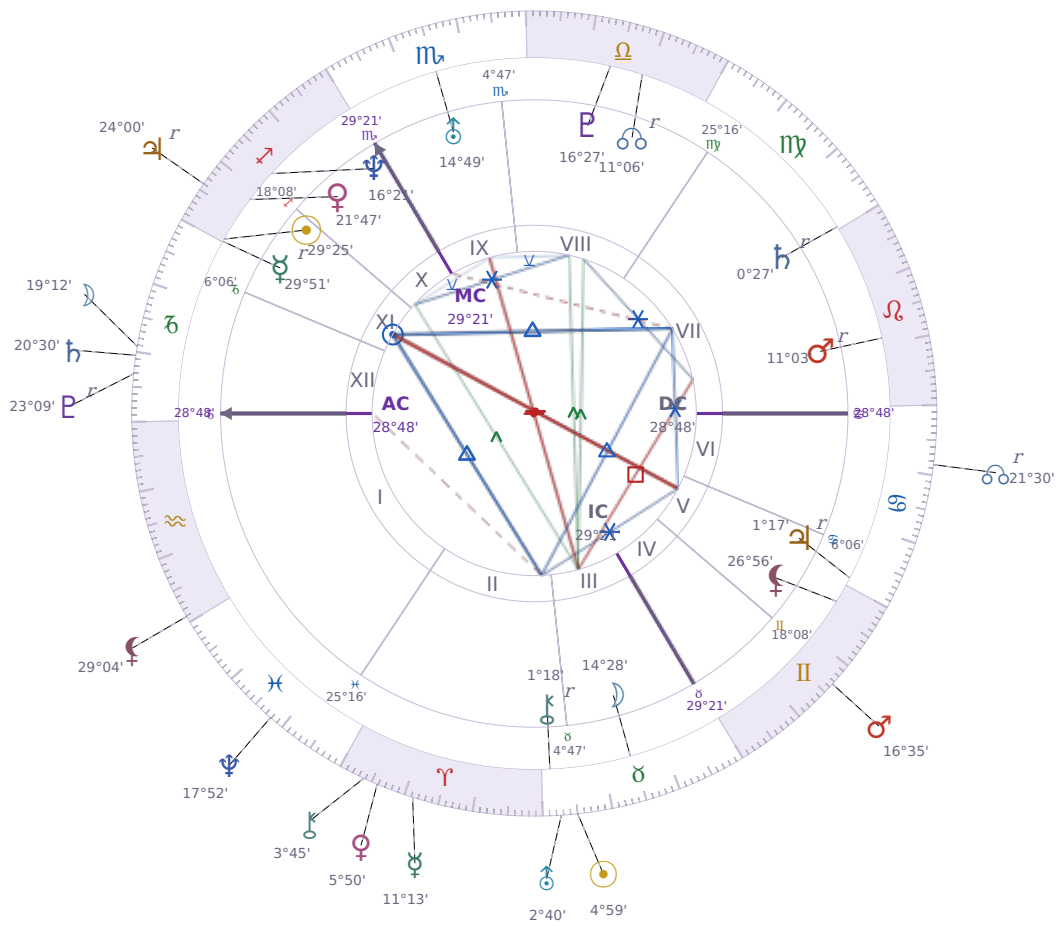

DAILY HOROSCOPE

Emmanuel Macron

President of France since 2017

♊ Sagittarius December 21, 1977 10:40 Amiens

Thursday, 25 April 2019

TRANSITS FOR TODAY

☉ Sun	in ♉ Taurus	5°00'00"
☾ Moon	in ♑ Capricorn	19°12'31"
☿ Mercury	in ♈ Aries	11°13'05"
♀ Venus	in ♈ Aries	5°50'42"
♂ Mars	in ♊ Gemini	16°35'52"
♃ Jupiter	in ♐ Sagittarius Rx	
♄ Saturn	in ♑ Capricorn	20°30'07"

♅ Uranus	in ♉ Taurus	2°40'25"
♆ Neptune	in ♓ Pisces	17°52'29"
♇ Pluto	in ♑ Capricorn Rx	23°09'06"
♁ Chiron	in ♈ Aries	3°45'52"
♊ NNode	in ♋ Cancer Rx	21°30'14"
♁ Lilith	in ♒ Aquarius	29°04'36"

NATAL PLANETS