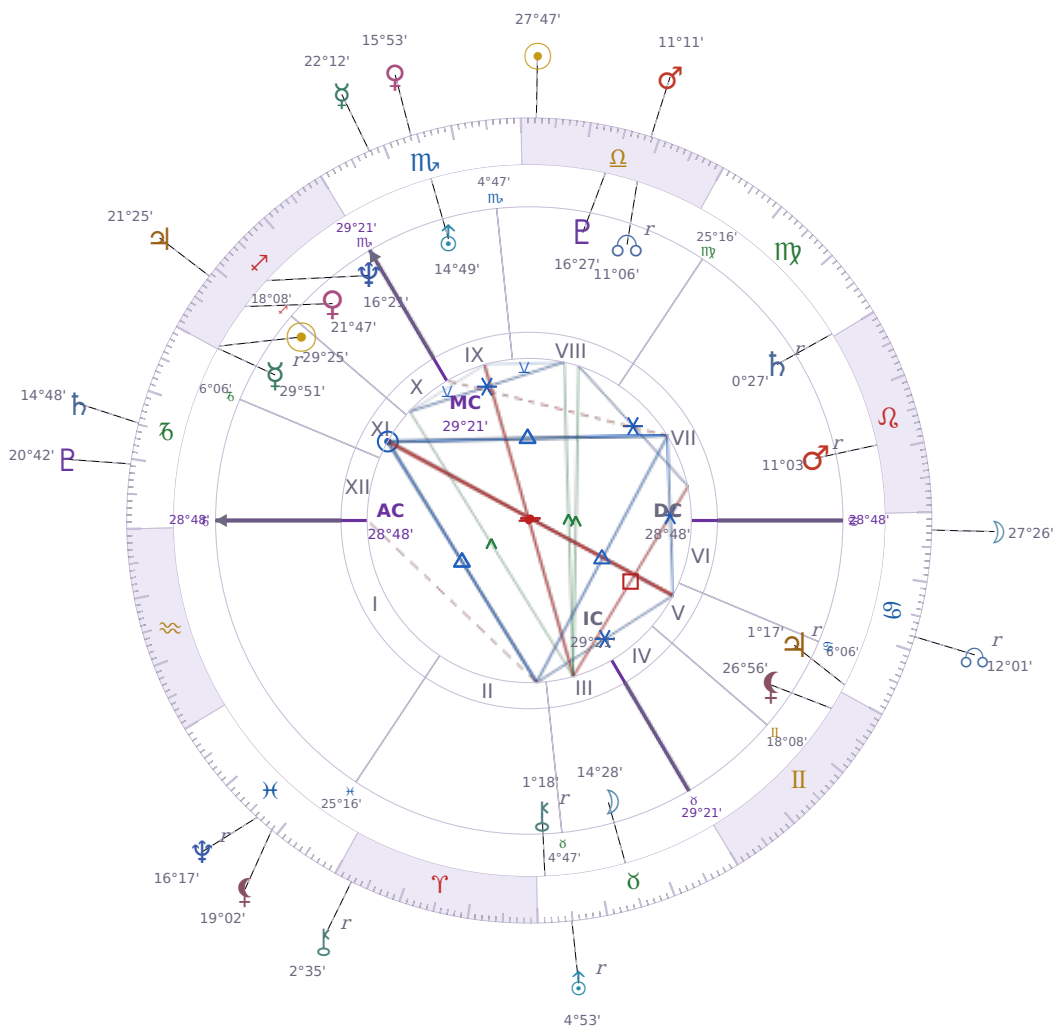

DAILY HOROSCOPE

Emmanuel Macron

President of France since 2017

♊ Sagittarius December 21, 1977 10:40 Amiens

Monday, 21 October 2019

TRANSITS FOR TODAY

|           |                  |           |
|-----------|------------------|-----------|
| ☉ Sun     | in ♎ Libra       | 27°47'20" |
| ☾ Moon    | in ♋ Cancer      | 27°26'34" |
| ☿ Mercury | in ♏ Scorpio     | 22°12'34" |
| ♀ Venus   | in ♏ Scorpio     | 15°53'36" |
| ♂ Mars    | in ♎ Libra       | 11°11'04" |
| ♃ Jupiter | in ♐ Sagittarius | 21°25'03" |
| ♄ Saturn  | in ♐ Capricorn   | 14°48'01" |

|           |                |           |
|-----------|----------------|-----------|
| ♅ Uranus  | in ♉ Taurus Rx | 4°53'21"  |
| ♆ Neptune | in ♋ Pisces Rx | 16°17'46" |
| ♇ Pluto   | in ♏ Capricorn | 20°42'56" |
| ♁ Chiron  | in ♈ Aries Rx  | 2°35'39"  |
| ♊ NNode   | in ♋ Cancer Rx | 12°01'30" |
| ♁ Lilith  | in ♋ Pisces    | 19°02'48" |

## NATAL PLANETS

|              |                  |           |         |
|--------------|------------------|-----------|---------|
| ☉ Sun        | in ♐ Sagittarius | 29°25'05" | XI      |
| ☾ Moon       | in ♉ Taurus      | 14°28'55" | III     |
| ☿ Mercury    | in ♐ Sagittarius | 29°51'52" | XI Rx   |
| ♀ Venus      | in ♐ Sagittarius | 21°47'46" | XI      |
| ♂ Mars       | in ♌ Leo         | 11°03'34" | VII Rx  |
| ♃ Jupiter    | in ♋ Cancer      | 1°17'35"  | V Rx    |
| ♄ Saturn     | in ♍ Virgo       | 0°27'25"  | VII Rx  |
| ♅ Uranus     | in ♏ Scorpio     | 14°49'33" | IX      |
| ♆ Neptune    | in ♐ Sagittarius | 16°21'30" | X       |
| ♇ Pluto      | in ♎ Libra       | 16°27'10" | VIII    |
| ♁ Chiron     | in ♉ Taurus      | 1°18'59"  | II Rx   |
| ♊ North Node | in ♎ Libra       | 11°07'00" | VIII Rx |
| ♁ Lilith     | in ♊ Gemini      | 26°56'07" | V       |

## KEY TRANSIT FACTORS