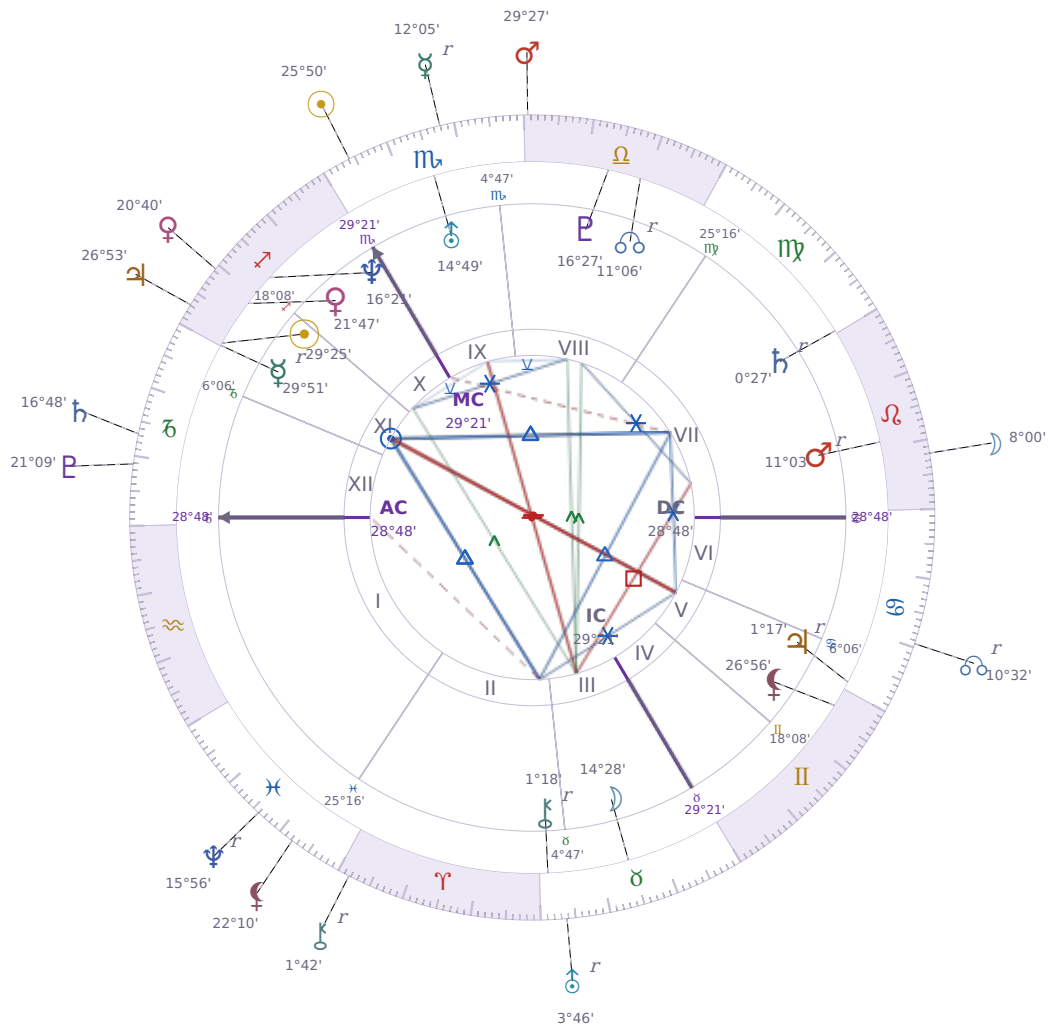

DAILY HOROSCOPE

Emmanuel Macron

President of France since 2017

♊ Sagittarius December 21, 1977 10:40 Amiens

Monday, 18 November 2019

TRANSITS FOR TODAY

| | | |
|-----------|------------------|-----------|
| ☉ Sun | in ♏ Scorpio | 25°50'12" |
| ☾ Moon | in ♌ Leo | 8°00'54" |
| ☿ Mercury | in ♏ Scorpio Rx | 12°05'21" |
| ♀ Venus | in ♐ Sagittarius | 20°40'22" |
| ♂ Mars | in ♎ Libra | 29°27'40" |
| ♃ Jupiter | in ♐ Sagittarius | 26°53'43" |
| ♄ Saturn | in ♐ Capricorn | 16°48'07" |

| | | | |
|-----------|----|-------------|-----------|
| ♅ Uranus | in | ♉ Taurus Rx | 3°46'04" |
| ♆ Neptune | in | ♓ Pisces Rx | 15°56'59" |
| ♇ Pluto | in | ♑ Capricorn | 21°09'04" |
| ♁ Chiron | in | ♈ Aries Rx | 1°42'31" |
| ♊ NNode | in | ♋ Cancer Rx | 10°32'32" |
| ♁ Lilith | in | ♓ Pisces | 22°10'47" |

NATAL PLANETS

| | | | | |
|--------------|----|---------------|-----------|---------|
| ☉ Sun | in | ♐ Sagittarius | 29°25'05" | XI |
| ☾ Moon | in | ♉ Taurus | 14°28'55" | III |
| ☿ Mercury | in | ♐ Sagittarius | 29°51'52" | XI Rx |
| ♀ Venus | in | ♐ Sagittarius | 21°47'46" | XI |
| ♂ Mars | in | ♌ Leo | 11°03'34" | VII Rx |
| ♃ Jupiter | in | ♋ Cancer | 1°17'35" | V Rx |
| ♄ Saturn | in | ♍ Virgo | 0°27'25" | VII Rx |
| ♅ Uranus | in | ♏ Scorpio | 14°49'33" | IX |
| ♆ Neptune | in | ♐ Sagittarius | 16°21'30" | X |
| ♇ Pluto | in | ♎ Libra | 16°27'10" | VIII |
| ♁ Chiron | in | ♉ Taurus | 1°18'59" | II Rx |
| ♊ North Node | in | ♎ Libra | 11°07'00" | VIII Rx |
| ♁ Lilith | in | ♊ Gemini | 26°56'07" | V |